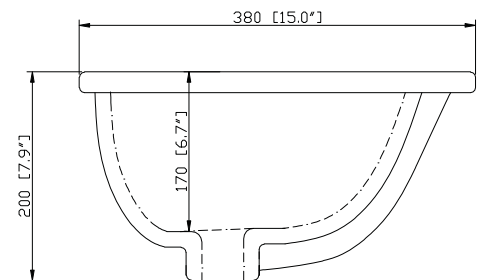

Avanity

CUM18LN / CUM18WT

Features

- Vitreous China
- Undermount application

Colors / Finishes

- WT - White
- LN - Linen

Nominal Dimension

- 18W x 15D x 7.7H inches
- 458 x 381 x 196 mm

Components

Drain	VC-DRAIN-CP	VC-DRAIN-BN					
Vanity Top	SUT25BK	SUT25CW	SUT25GB	SUT31BK	SUT31CW	SUT31GB	SUT37BK
	SUT37GB	SUT49BK	SUT49CW	SUT49GB	SUT37CW	SUT61BK	SUT61CW
	SUT61GB	SUT73BK	SUT73CW	SUT73GB			

Product Diagrams

Side