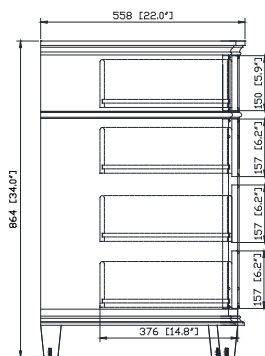

- Walnut

Nominal Dimension

- 60W x 22D x 34H (inches)

Components

Mirror	WINDSOR -M24-WA	WINDSOR -M30-WA	WINDSOR -M34-WA
Vanity Top	WINDSOR-SUT61GB		
Sink	CUM18WT	CUM18LN	

Product Diagrams

Front

Back

Colors / Finishes

- White

Nominal Dimension

- 60W x 22D x 34H (inches)

Components

Mirror	WINDSOR -M24-WT	WINDSOR -M30-WT	WINDSOR -M34-WT
Vanity Top	WINDSOR-SUT61GB		
Sink	CUM18WT	CUM18LN	

Product Diagrams

Front

Black

Nominal Dimension

- 61.7W x 22.8D x 1H inches
- 1566x 579 x 25 mm

Components

Sink	CUM18WT	CUM18LN
Vanity	WINDSOR-V60-WT	WINDSOR-V60-WA

Product Diagrams

Top

Side

Colors / Finishes

Cream Marble

Nominal Dimension

- 61.7W x 22.8D x 1H inches
- 1566x 579 x 25 mm

Components

Sink	CUM18WT	CUM18LN
Vanity	WINDSOR-V60-WT	WINDSOR-V60-WA

Product Diagrams