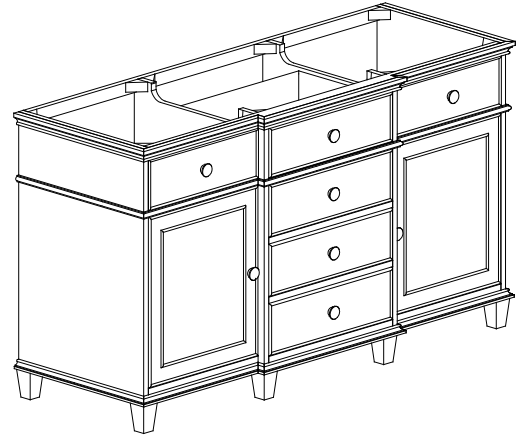

Product Diagrams

Front

Side

Avanity

WINDSOR -V60-WA

Features

- Solid poplar frame and birch veneer MDF
- 2 soft-close doors
- 4 soft-close drawers
- Adjustable height levelers
- Under counter application

Colors / Finishes

- Walnut

Nominal Dimension

- 60W x 22D x 34H (inches)

Components

Mirror	WINDSOR -M24-WA	WINDSOR -M30-WA	WINDSOR -M34-WA
Vanity Top	WINDSOR-SUT61GB		
Sink	CUM18WT	CUM18LN	

Product Diagrams

Front

Back

Colors / Finishes

- White

Nominal Dimension

- 60W x 22D x 34H (inches)

Components

Mirror	WINDSOR -M24-WT	WINDSOR -M30-WT	WINDSOR -M34-WT
Vanity Top	WINDSOR-SUT61GB		
Sink	CUM18WT	CUM18LN	

Product Diagrams

Front

Black

Nominal Dimension

- 61.7W x 22.8D x 1H inches
- 1566x 579 x 25 mm

Components

Sink	CUM18WT	CUM18LN
Vanity	WINDSOR-V60-WT	WINDSOR-V60-WA

Product Diagrams

Top

Side