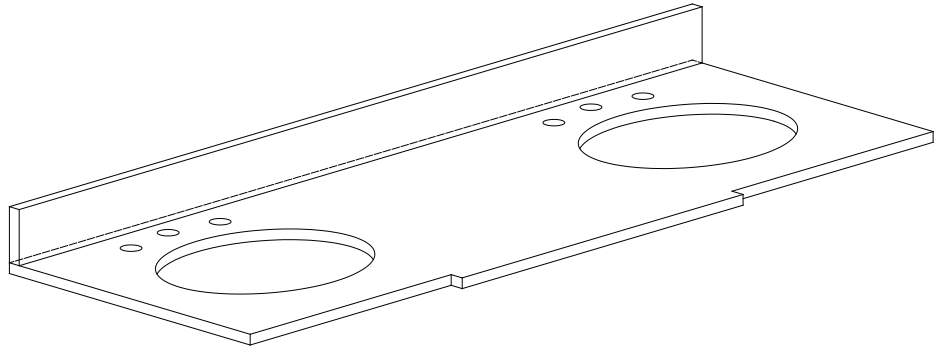

Black

Nominal Dimension

- 61.7W x 22.8D x 1H inches
- 1566x 579 x 25 mm

Components

Sink	CUM18WT	CUM18LN
Vanity	WINDSOR-V60-WT	WINDSOR-V60-WA

Product Diagrams

Top

Side

Avanity

WINDSOR-SUT61CW

Features

- Natural Carrera White marble
- Top cutout for dual undermount sink
- Top pre-drilled for 8" widespread faucet
- 4" backsplash included

Colors / Finishes

Carrera White

Nominal Dimension

- 61.7W x 22.8D x 1H inches
- 1566x 579 x 25 mm

Components

Sink	CUM18WT	CUM18LN
Vanity	WINDSOR-V60-WT	WINDSOR-V60-WA

Product Diagrams

Avanity

WINDSOR-SUT61GB

Features

- Natural galala beige marble
- Top cutout for dual undermount sink
- Top pre-drilled for 8" widespread faucet
- 4" backsplash included

Colors / Finishes

Cream Marble

Nominal Dimension

- 61.7W x 22.8D x 1H inches
- 1566x 579 x 25 mm

Components

Sink	CUM18WT	CUM18LN
Vanity	WINDSOR-V60-WT	WINDSOR-V60-WA

Product Diagrams