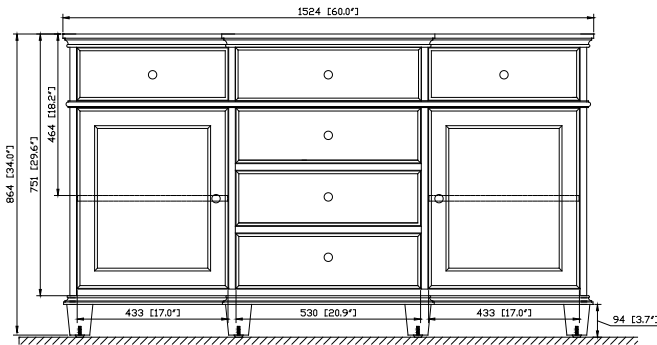

- Walnut

Nominal Dimension

- 60W x 22D x 34H (inches)

Components

Mirror	WINDSOR -M24-WA	WINDSOR -M30-WA	WINDSOR -M34-WA
Vanity Top	WINDSOR-SUT61GB		
Sink	CUM18WT	CUM18LN	

Product Diagrams

Front

Back

Colors / Finishes

- White

Nominal Dimension

- 60W x 22D x 34H (inches)

Components

Mirror	WINDSOR -M24-WT	WINDSOR -M30-WT	WINDSOR -M34-WT
Vanity Top	WINDSOR-SUT61GB		
Sink	CUM18WT	CUM18LN	

Product Diagrams

Front

Black

Nominal Dimension

- 61.7W x 22.8D x 1H inches
- 1566x 579 x 25 mm

Components

Sink	CUM18WT	CUM18LN
Vanity	WINDSOR-V60-WT	WINDSOR-V60-WA

Product Diagrams

Top

Side