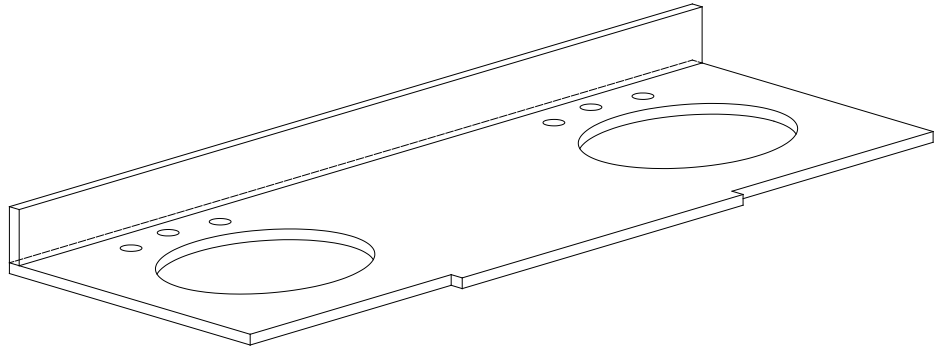

- Walnut

Nominal Dimension

- 60W x 22D x 34H (inches)

Components

Mirror	WINDSOR -M24-WA	WINDSOR -M30-WA	WINDSOR -M34-WA
Vanity Top	WINDSOR-SUT61GB		
Sink	CUM18WT	CUM18LN	

Product Diagrams

Front

Back

Colors / Finishes

- White

Nominal Dimension

- 60W x 22D x 34H (inches)

Components

Mirror	WINDSOR -M24-WT	WINDSOR -M30-WT	WINDSOR -M34-WT
Vanity Top	WINDSOR-SUT61GB		
Sink	CUM18WT	CUM18LN	

Product Diagrams

Front

Back

Side

Top

Avanity

WINDSOR-SUT61BK

Features

- Natural black granite
- Top cutout for dual undermount sink
- Top pre-drilled for 8" widespread faucet
- 4" backsplash included

Colors / Finishes

Black

Nominal Dimension

- 61.7W x 22.8D x 1H inches
- 1566x 579 x 25 mm

Components

Sink	CUM18WT	CUM18LN
Vanity	WINDSOR-V60-WT	WINDSOR-V60-WA

Product Diagrams

Top

Side