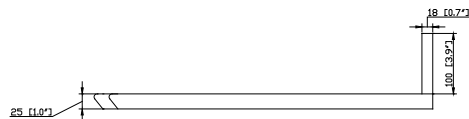

Colors / Finishes

- White

Nominal Dimension

- 60W x 22D x 34H (inches)

Components

Mirror	WINDSOR -M24-WT	WINDSOR -M30-WT	WINDSOR -M34-WT
Vanity Top	WINDSOR-SUT61GB		
Sink	CUM18WT	CUM18LN	

Product Diagrams

Front

Black

Nominal Dimension

- 61.7W x 22.8D x 1H inches
- 1566x 579 x 25 mm

Components

Sink	CUM18WT	CUM18LN
Vanity	WINDSOR-V60-WT	WINDSOR-V60-WA

Product Diagrams

Top

Side