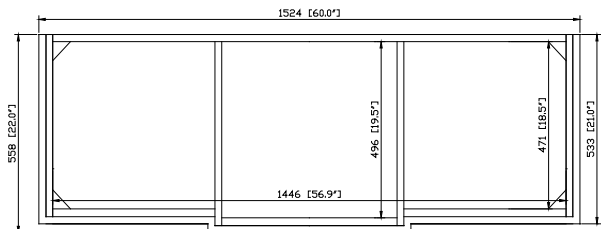

Top

For customer support please call 626 404 7678 weekdays 9:00 to 6:00 PST