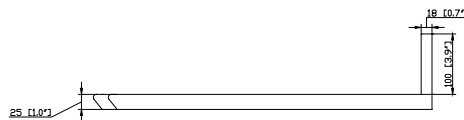

Black

Nominal Dimension

- 61.7W x 22.8D x 1H inches
- 1566x 579 x 25 mm

Components

Sink	CUM18WT	CUM18LN
Vanity	WINDSOR-V60-WT	WINDSOR-V60-WA

Product Diagrams

Top

Side

- 61.7W x 22.8D x 1H inches
- 1566x 579 x 25 mm

Components

Sink	CUM18WT	CUM18LN
Vanity	WINDSOR-V60-WT	WINDSOR-V60-WA

Product Diagrams

Avanity

WINDSOR-SUT61GB

Features

- Natural galala beige marble
- Top cutout for dual undermount sink
- Top pre-drilled for 8" widespread faucet
- 4" backsplash included