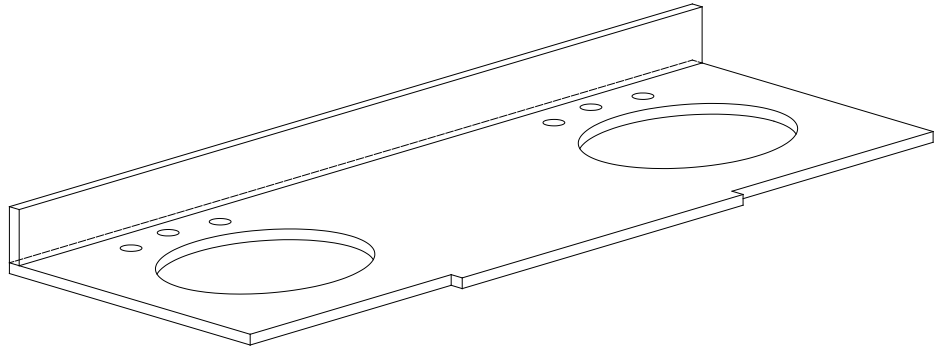

Black

Nominal Dimension

- 61.7W x 22.8D x 1H inches
- 1566x 579 x 25 mm

Components

Sink	CUM18WT	CUM18LN
Vanity	WINDSOR-V60-WT	WINDSOR-V60-WA

Product Diagrams

Top

Side

Avanity

WINDSOR-SUT61CW

Features

- Natural Carrera White marble
- Top cutout for dual undermount sink
- Top pre-drilled for 8" widespread faucet
- 4" backsplash included

Colors / Finishes

Carrera White

Nominal Dimension

- 61.7W x 22.8D x 1H inches
- 1566x 579 x 25 mm

Components

Sink	CUM18WT	CUM18LN
Vanity	WINDSOR-V60-WT	WINDSOR-V60-WA

Product Diagrams

Avanity

WINDSOR-SUT61GB

Features

- Natural galala beige marble
- Top cutout for dual undermount sink
- Top pre-drilled for 8" widespread faucet
- 4" backsplash included

Colors / Finishes

Cream Marble

Nominal Dimension

- 61.7W x 22.8D x 1H inches
- 1566x 579 x 25 mm

Components

Sink	CUM18WT	CUM18LN
Vanity	WINDSOR-V60-WT	WINDSOR-V60-WA

Product Diagrams