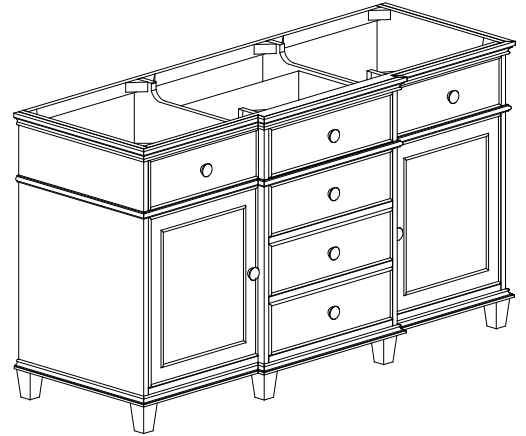

- Walnut

Nominal Dimension

- 60W x 22D x 34H (inches)

Components

Mirror	WINDSOR -M24-WA	WINDSOR -M30-WA	WINDSOR -M34-WA
Vanity Top	WINDSOR-SUT61GB		
Sink	CUM18WT	CUM18LN	

Product Diagrams

Front

Back

Side

Top

For customer support please call 626 404 7678 weekdays 9:00 to 6:00 PST

Avanity

WINDSOR -V60-WT

Features

- Solid poplar frame and MDF
- 2 soft-close doors
- 4 soft-close drawers
- Adjustable height levelers
- Under counter application

Colors / Finishes

- White

Nominal Dimension

- 60W x 22D x 34H (inches)

Components

Mirror	WINDSOR -M24-WT	WINDSOR -M30-WT	WINDSOR -M34-WT
Vanity Top	WINDSOR-SUT61GB		
Sink	CUM18WT	CUM18LN	

Product Diagrams

Front

Black

Nominal Dimension

- 61.7W x 22.8D x 1H inches
- 1566x 579 x 25 mm

Components

Sink	CUM18WT	CUM18LN
Vanity	WINDSOR-V60-WT	WINDSOR-V60-WA

Product Diagrams

Top

Side