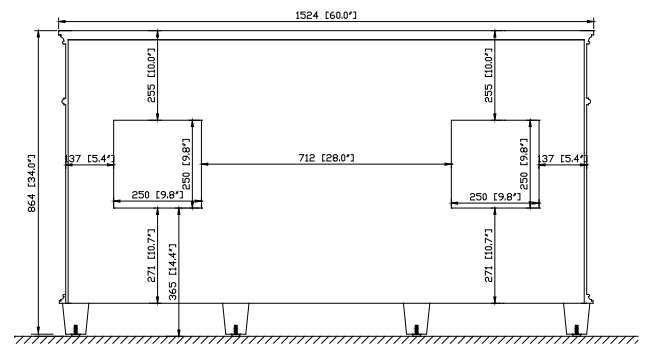

Avanity

CUM18LN / CUM18WT

Features

- Vitreous China
- Undermount application

Colors / Finishes

- WT - White
- LN - Linen

Nominal Dimension

- 18.1W x 15D x 7.9H inches
- 458 x 380 x 200 mm

- Walnut

Nominal Dimension

- 60W x 22D x 34H (inches)

Components

Mirror	WINDSOR -M24-WA	WINDSOR -M30-WA	WINDSOR -M34-WA
Vanity Top	WINDSOR-SUT61GB		
Sink	CUM18WT	CUM18LN	

Product Diagrams

Front

Back

Colors / Finishes

- White

Nominal Dimension

- 60W x 22D x 34H (inches)

Components

Mirror	WINDSOR -M24-WT	WINDSOR -M30-WT	WINDSOR -M34-WT
Vanity Top	WINDSOR-SUT61GB		
Sink	CUM18WT	CUM18LN	

Product Diagrams

Front

Black

Nominal Dimension

- 61.7W x 22.8D x 1H inches
- 1566x 579 x 25 mm

Components

Sink	CUM18WT	CUM18LN
Vanity	WINDSOR-V60-WT	WINDSOR-V60-WA

Product Diagrams

Top

Side