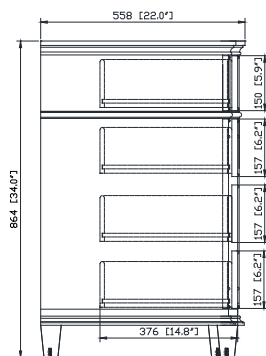

Avanity

WINDSOR -V60-WT

Features

- Solid poplar frame and MDF
- 2 soft-close doors
- 4 soft-close drawers
- Adjustable height levelers
- Under counter application

Colors / Finishes

- White

Nominal Dimension

- 60W x 22D x 34H (inches)

Components

Mirror	WINDSOR -M24-WT	WINDSOR -M30-WT	WINDSOR -M34-WT
Vanity Top	WINDSOR-SUT61GB		
Sink	CUM18WT	CUM18LN	

Product Diagrams

Side

Top