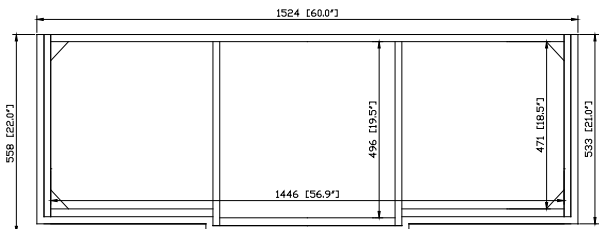

Avanity

WINDSOR -V60-WT

Features

- Solid poplar frame and MDF
- 2 soft-close doors
- 4 soft-close drawers
- Adjustable height levelers
- Under counter application

Colors / Finishes

- White

Nominal Dimension

- 60W x 22D x 34H (inches)

Components

Mirror	WINDSOR -M24-WT	WINDSOR -M30-WT	WINDSOR -M34-WT
Vanity Top	WINDSOR-SUT61GB		
Sink	CUM18WT	CUM18LN	

Product Diagrams

Side

Top