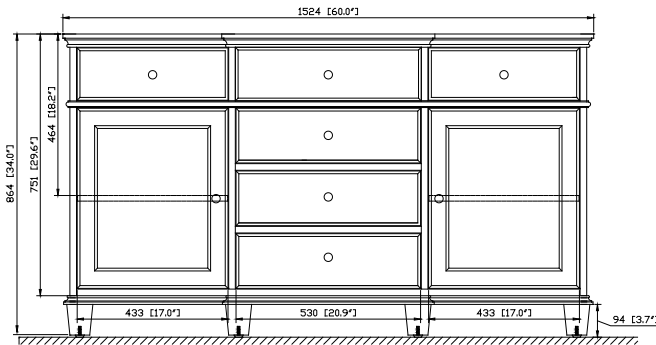

Avanity

CUM18LN / CUM18WT

Features

- Vitreous China
- Undermount application

Colors / Finishes

- WT - White
- LN - Linen

Nominal Dimension

- 18.1W x 15D x 7.9H inches
- 458 x 380 x 200 mm

- Walnut

Nominal Dimension

- 60W x 22D x 34H (inches)

Components

Mirror	WINDSOR -M24-WA	WINDSOR -M30-WA	WINDSOR -M34-WA
Vanity Top	WINDSOR-SUT61GB		
Sink	CUM18WT	CUM18LN	

Product Diagrams

Front

Back

Colors / Finishes

- White

Nominal Dimension

- 60W x 22D x 34H (inches)

Components

Mirror	WINDSOR -M24-WT	WINDSOR -M30-WT	WINDSOR -M34-WT
Vanity Top	WINDSOR-SUT61GB		
Sink	CUM18WT	CUM18LN	

Product Diagrams

Front

Black

Nominal Dimension

- 61.7W x 22.8D x 1H inches
- 1566x 579 x 25 mm

Components

Sink	CUM18WT	CUM18LN
Vanity	WINDSOR-V60-WT	WINDSOR-V60-WA

Product Diagrams

Top

Side