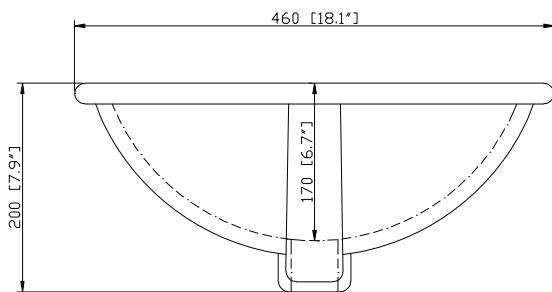

Product Diagrams

Front