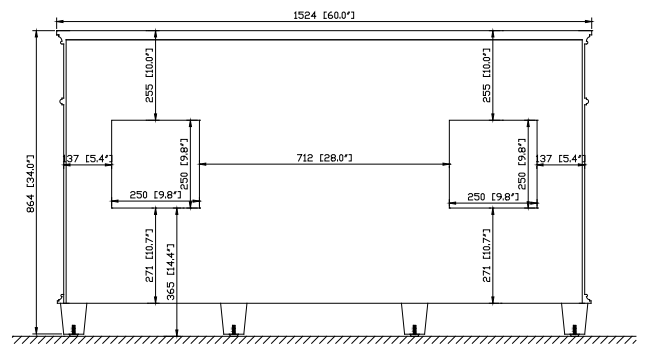

Avanity

CUM18LN / CUM18WT

Features

- Vitreous China
- Undermount application

Colors / Finishes

- WT - White
- LN - Linen

Nominal Dimension

- 18.1W x 15D x 7.9H inches
- 458 x 380 x 200 mm

- Walnut

Nominal Dimension

- 60W x 22D x 34H (inches)

Components

Mirror	WINDSOR -M24-WA	WINDSOR -M30-WA	WINDSOR -M34-WA
Vanity Top	WINDSOR-SUT61GB		
Sink	CUM18WT	CUM18LN	

Product Diagrams

Front

Back

Colors / Finishes

- White

Nominal Dimension

- 60W x 22D x 34H (inches)

Components

Mirror	WINDSOR -M24-WT	WINDSOR -M30-WT	WINDSOR -M34-WT
Vanity Top	WINDSOR-SUT61GB		
Sink	CUM18WT	CUM18LN	

Product Diagrams

Front

Black

Nominal Dimension

- 61.7W x 22.8D x 1H inches
- 1566x 579 x 25 mm

Components

Sink	CUM18WT	CUM18LN
Vanity	WINDSOR-V60-WT	WINDSOR-V60-WA

Product Diagrams

Top

Side