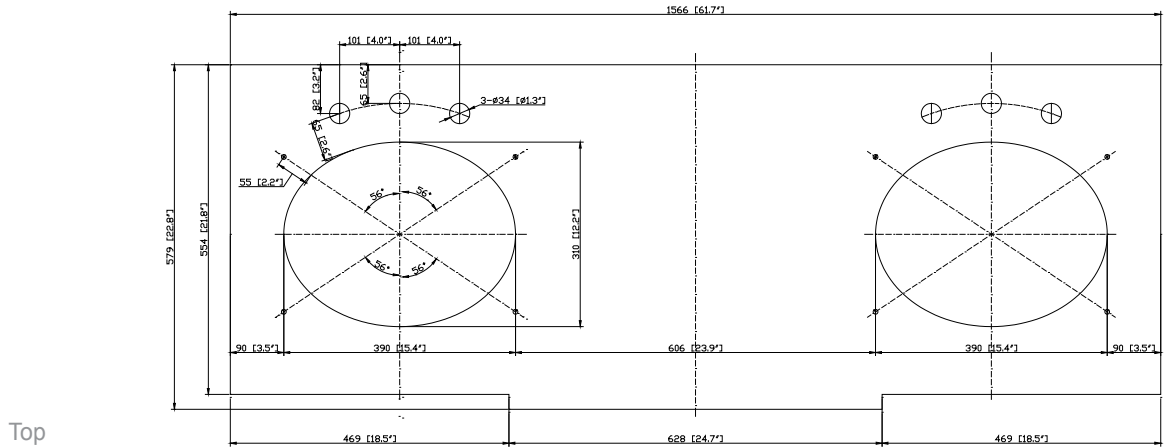

Colors / Finishes

- White

Nominal Dimension

- 60W x 22D x 34H (inches)

Components

Mirror	WINDSOR -M24-WT	WINDSOR -M30-WT	WINDSOR -M34-WT
Vanity Top	WINDSOR-SUT61GB		
Sink	CUM18WT	CUM18LN	

Product Diagrams

Front

Black

Nominal Dimension

- 61.7W x 22.8D x 1H inches
- 1566x 579 x 25 mm

Components

Sink	CUM18WT	CUM18LN
Vanity	WINDSOR-V60-WT	WINDSOR-V60-WA

Product Diagrams

Top

Side

- 61.7W x 22.8D x 1H inches
- 1566x 579 x 25 mm

Components

Sink	CUM18WT	CUM18LN
Vanity	WINDSOR-V60-WT	WINDSOR-V60-WA

Product Diagrams

Avanity

WINDSOR-SUT61GB

Features

- Natural galala beige marble
- Top cutout for dual undermount sink
- Top pre-drilled for 8" widespread faucet
- 4" backsplash included

Colors / Finishes

Cream Marble

Nominal Dimension

- 61.7W x 22.8D x 1H inches
- 1566x 579 x 25 mm

Components

Sink	CUM18WT	CUM18LN
Vanity	WINDSOR-V60-WT	WINDSOR-V60-WA

Product Diagrams