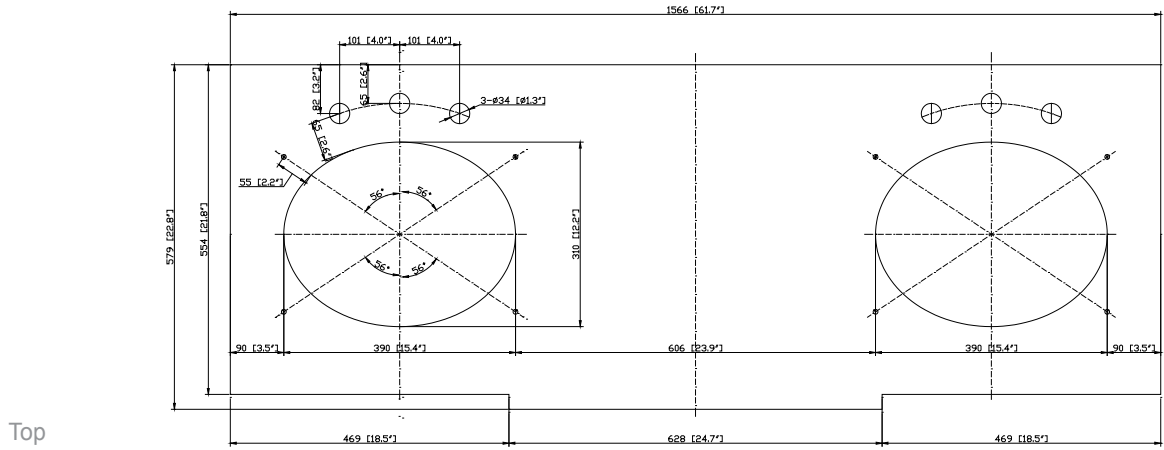

Colors / Finishes

- White

Nominal Dimension

- 60W x 22D x 34H (inches)

Components

Mirror	WINDSOR -M24-WT	WINDSOR -M30-WT	WINDSOR -M34-WT
Vanity Top	WINDSOR-SUT61GB		
Sink	CUM18WT	CUM18LN	

Product Diagrams

Front

Black

Nominal Dimension

- 61.7W x 22.8D x 1H inches
- 1566x 579 x 25 mm

Components

Sink	CUM18WT	CUM18LN
Vanity	WINDSOR-V60-WT	WINDSOR-V60-WA

Product Diagrams

Top

Side

- 61.7W x 22.8D x 1H inches
- 1566x 579 x 25 mm

Components

Sink	CUM18WT	CUM18LN
Vanity	WINDSOR-V60-WT	WINDSOR-V60-WA

Product Diagrams

Avanity

WINDSOR-SUT61GB

Features

- Natural galala beige marble
- Top cutout for dual undermount sink
- Top pre-drilled for 8" widespread faucet
- 4" backsplash included

Colors / Finishes

Cream Marble

Nominal Dimension

- 61.7W x 22.8D x 1H inches
- 1566x 579 x 25 mm

Components

Sink	CUM18WT	CUM18LN
Vanity	WINDSOR-V60-WT	WINDSOR-V60-WA

Product Diagrams