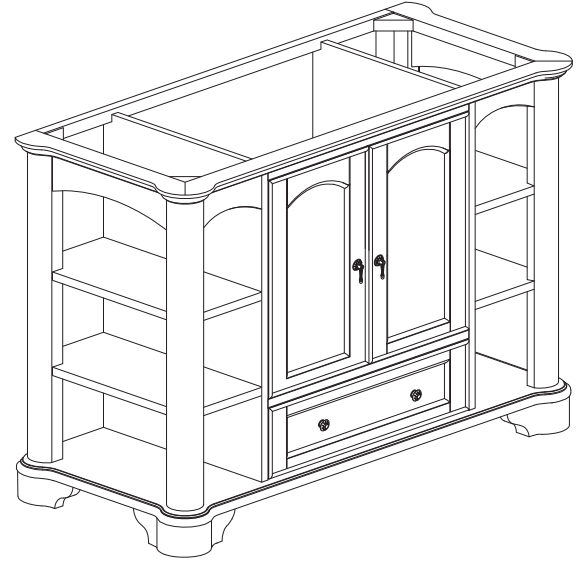

Avanity

VERMONT-V48-MA

Features

- Solid birch frame and mahogany veneer MDF
- Distressed wood finish
- 2 soft-close doors
- 1 soft-close drawer
- Open side shelves
- Antique brass finished hardware
- Adjustable height levelers
- Under counter application

Colors / Finishes

- Mahogany

Nominal Dimension

- 48W x 21D x 34H (inches)

Components

Mirror	VERMONT-M36-MA	
Vanity Top	VERMONT-SUT48BK	
Sink	CUM18WT	CUM18LN

Product Diagrams

Front