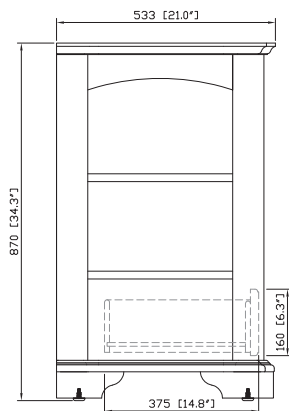

Avanity

VERMONT-V48-MA

Features

- Solid birch frame and mahogany veneer MDF
- Distressed wood finish
- 2 soft-close doors
- 1 soft-close drawer
- Open side shelves
- Antique brass finished hardware
- Adjustable height levelers
- Under counter application

Colors / Finishes

- Mahogany

Nominal Dimension

- 48W x 21D x 34H (inches)

Components

Mirror	VERMONT-M36-MA	
Vanity Top	VERMONT-SUT48BK	
Sink	CUM18WT	CUM18LN

Product Diagrams

Side

Top

For customer support please call 626 404 7678 weekdays 9:00 to 6:00 PST