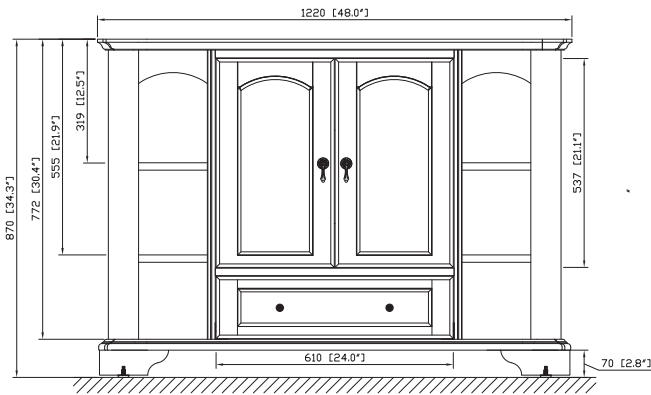

Avanity

VERMONT-V48-MA

Features

- Solid birch frame and mahogany veneer MDF
- Distressed wood finish
- 2 soft-close doors
- 1 soft-close drawer
- Open side shelves
- Antique brass finished hardware
- Adjustable height levelers
- Under counter application

Colors / Finishes

- Mahogany

Nominal Dimension

- 48W x 21D x 34H (inches)

Components

Mirror	VERMONT-M36-MA	
Vanity Top	VERMONT-SUT48BK	
Sink	CUM18WT	CUM18LN

Product Diagrams

Front