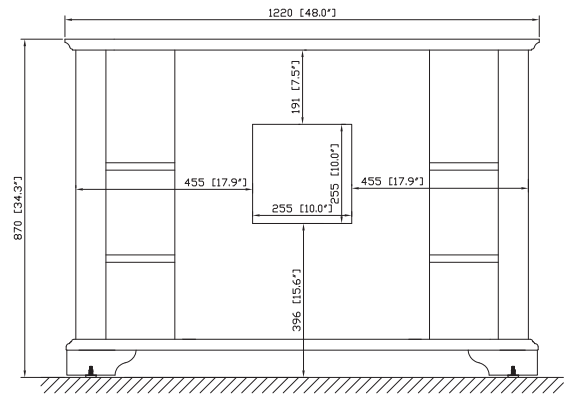

Colors / Finishes

- Mahogany

Nominal Dimension

- 48W x 21D x 34H (inches)

Components

Mirror	VERMONT-M36-MA	
Vanity Top	VERMONT-SUT48BK	
Sink	CUM18WT	CUM18LN

Product Diagrams

Front