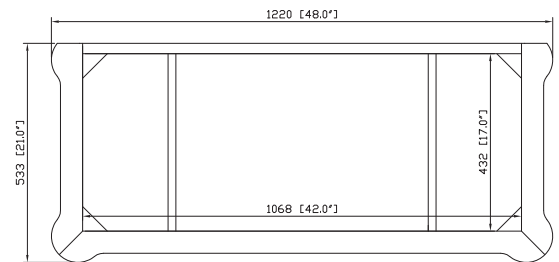

Top

For customer support please call 626 404 7678 weekdays 9:00 to 6:00 PST