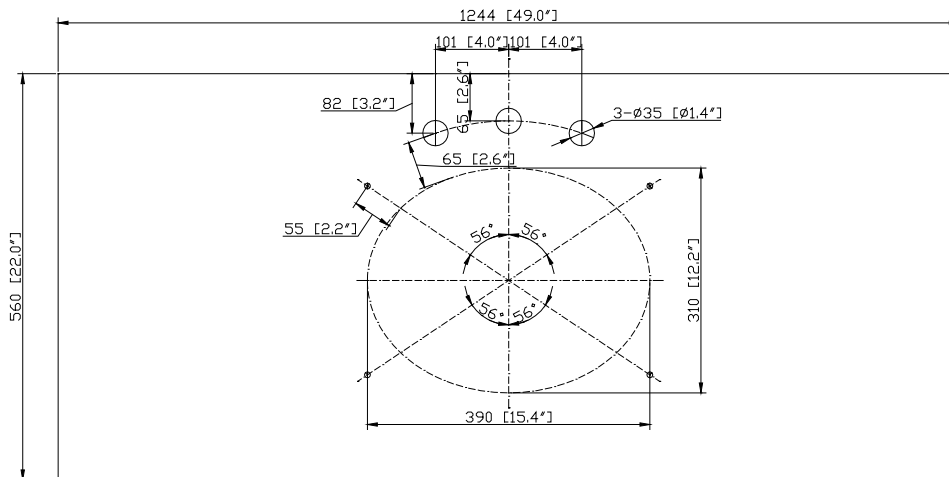

SUT49BK / SUT49CW / SUT49GB

Features

- Single 18" oval undermount sink cutout
- 8" widespread faucet holes
- 4" backsplash included
- Sink clips included

Colors / Finishes

- BK - Natural Black Granite
- CW - Natural Carrera White marble
- GB - Natural Galala Beige marble

Nominal Dimension

- 49W x 22D x 1H inches
- 1244 x 560 x 25 mm

Components

Sink	CUM18WT	CUM18LN	
Vanity	BRENTWOOD-V49	LEXINGTON-V48	LOFT-V48
	MADISON-V48	MODERO-V48	

Product Diagrams

Top

Side