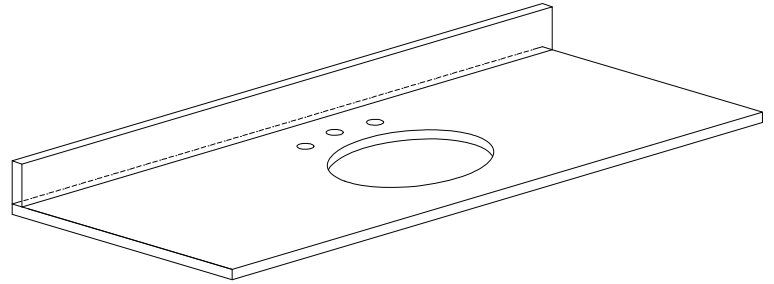

SUT49BK / SUT49CW / SUT49GB

Features

- Single 18" oval undermount sink cutout
- 8" widespread faucet holes
- 4" backsplash included
- Sink clips included

Colors / Finishes

- BK - Natural Black Granite
- CW - Natural Carrera White marble
- GB - Natural Galala Beige marble

Nominal Dimension

- 49W x 22D x 1H inches
- 1244 x 560 x 25 mm

Components

Sink	CUM18WT	CUM18LN	
Vanity	BRENTWOOD-V49	LEXINGTON-V48	LOFT-V48
	MADISON-V48	MODERO-V48	

Product Diagrams

Top

Side