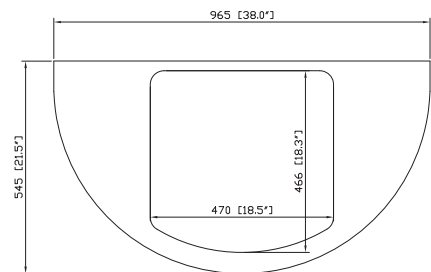

Top

For customer support please call 626 404 7678 weekdays 9:00 to 6:00 PST