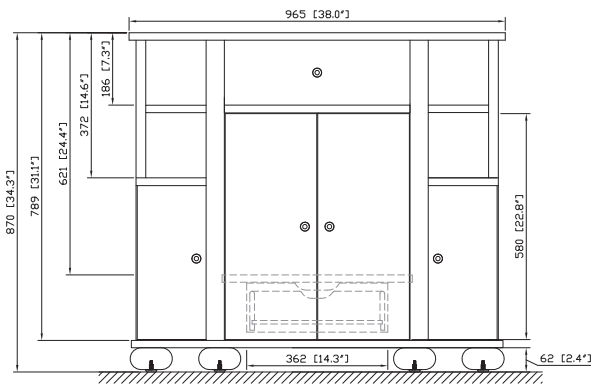

Avanity

OXFORD-V38-DO

Features

- Solid birch frame and cherry veneer MDF
- 4 soft-close doors
- 1 interior drawer
- Antique brass finished hardware
- Adjustable height levelers
- Under counter application

Colors / Finishes

- Dark Oak

Nominal Dimension

- 38W x 21.5D x 34H (inches)

Components

Mirror	OXFORD-M25-DO	
Vanity Top	OXFORD-SUT39GL	
Sink	CUM18WT	CUM18LN

Product Diagrams

Front