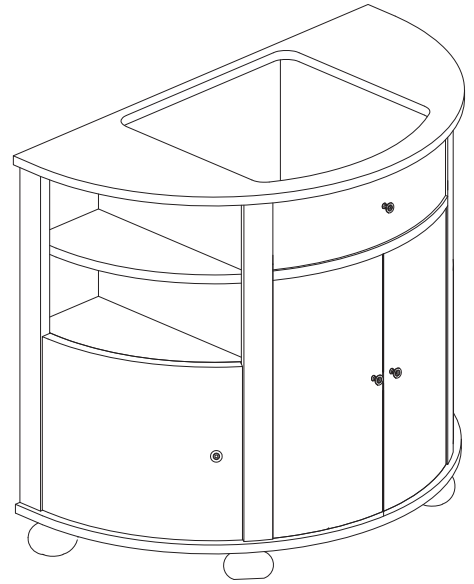

Avanity

OXFORD-V38-DO

Features

- Solid birch frame and cherry veneer MDF
- 4 soft-close doors
- 1 interior drawer
- Antique brass finished hardware
- Adjustable height levelers
- Under counter application

Colors / Finishes

- Dark Oak

Nominal Dimension

- 38W x 21.5D x 34H (inches)

Components

Mirror	OXFORD-M25-DO	
Vanity Top	OXFORD-SUT39GL	
Sink	CUM18WT	CUM18LN

Product Diagrams

Front