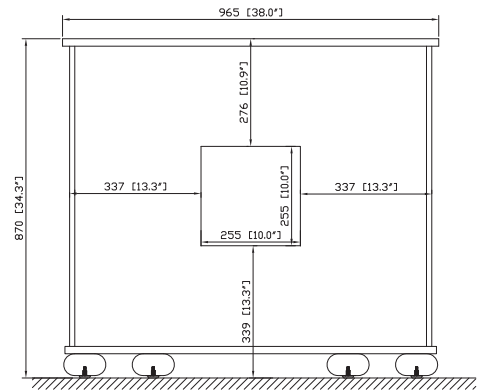

Avanity

OXFORD-V38-DO

Features

- Solid birch frame and cherry veneer MDF
- 4 soft-close doors
- 1 interior drawer
- Antique brass finished hardware
- Adjustable height levelers
- Under counter application

Colors / Finishes

- Dark Oak

Nominal Dimension

- 38W x 21.5D x 34H (inches)

Components

Mirror	OXFORD-M25-DO	
Vanity Top	OXFORD-SUT39GL	
Sink	CUM18WT	CUM18LN

Product Diagrams

Front