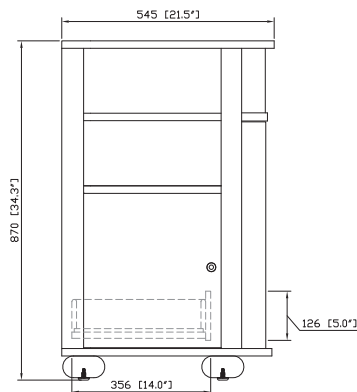

Avanity

OXFORD-V38-DO

Features

- Solid birch frame and cherry veneer MDF
- 4 soft-close doors
- 1 interior drawer
- Antique brass finished hardware
- Adjustable height levelers
- Under counter application

Colors / Finishes

- Dark Oak

Nominal Dimension

- 38W x 21.5D x 34H (inches)

Components

Mirror	OXFORD-M25-DO	
Vanity Top	OXFORD-SUT39GL	
Sink	CUM18WT	CUM18LN

Product Diagrams

Back

Side

Top

For customer support please call 626 404 7678 weekdays 9:00 to 6:00 PST