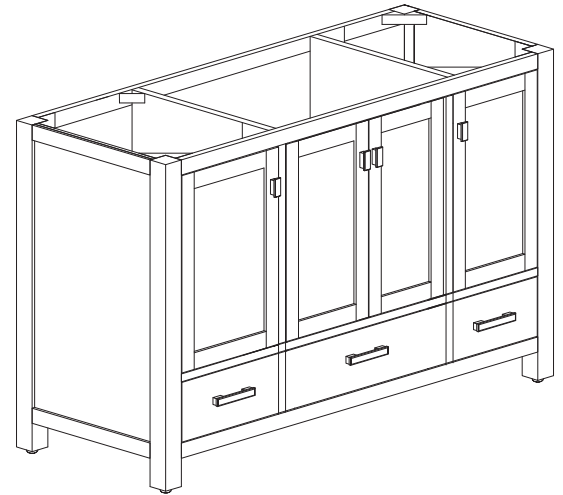

## Features

- Solid birch frame and plywood
- 4 soft-close doors
- 3 soft-close drawers
- Brushed nickel finished hardware
- Adjustable height levelers
- Under counter application

## Nominal Dimension

- 48W x 21D x 34H (inches)