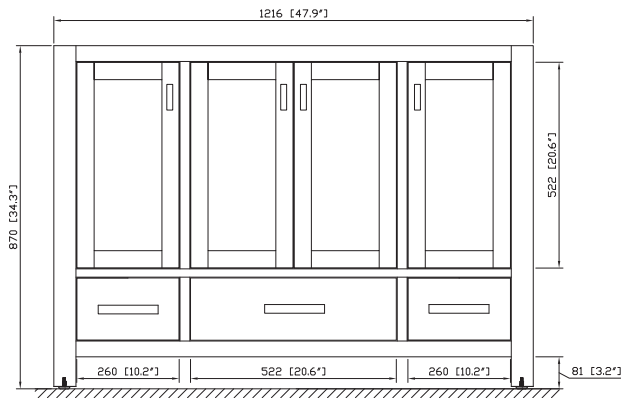

Product Diagrams

Front