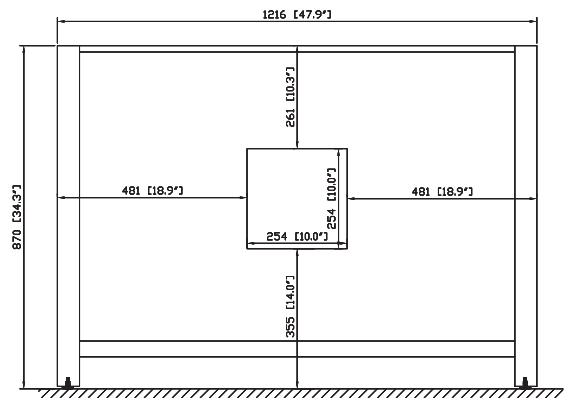

Avanity

MODERO-V48-ES

Features

- Solid birch frame and plywood
- 4 soft-close doors
- 3 soft-close drawers
- Brushed nickel finished hardware
- Adjustable height levelers
- Under counter application

Colors / Finishes

- Espresso

Nominal Dimension

- 48W x 21D x 34H (inches)

Components

Mirror	MODERO-M28-ES	MODERO-MC28-ES	
Vanity Top	SUT49BK	SUT49CW	SUT49GB
Sink	CUM18WT	CUM18LN	

Product Diagrams

Back

Side

Top

For customer support please call 626 404 7678 weekdays 9:00 to 6:00 PST