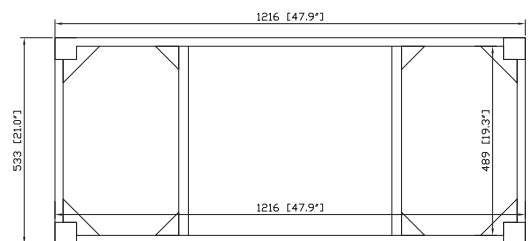

Top

For customer support please call 626 404 7678 weekdays 9:00 to 6:00 PST