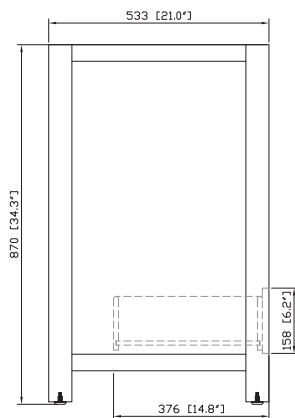

Avanity

MODERO-V48-ES

Features

- Solid birch frame and plywood
- 4 soft-close doors
- 3 soft-close drawers
- Brushed nickel finished hardware
- Adjustable height levelers
- Under counter application

Colors / Finishes

- Espresso

Nominal Dimension

- 48W x 21D x 34H (inches)

Components

Mirror	MODERO-M28-ES	MODERO-MC28-ES	
Vanity Top	SUT49BK	SUT49CW	SUT49GB
Sink	CUM18WT	CUM18LN	

Product Diagrams

Side

Top

For customer support please call 626 404 7678 weekdays 9:00 to 6:00 PST