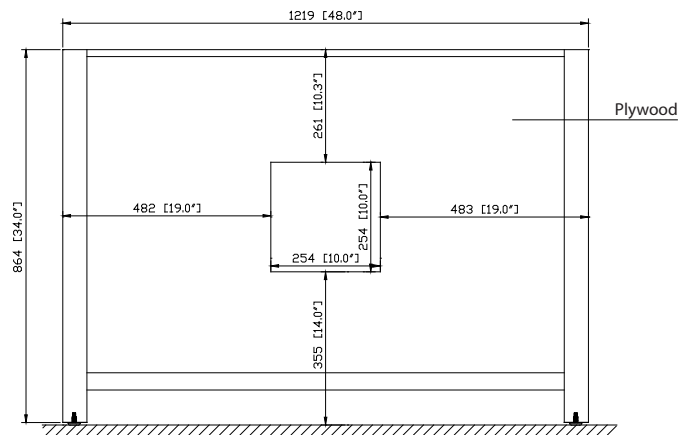

Avanity

MODERO-V48-CG
MODERO-V48-ES
MODERO-V48-WT

Features

- Solid poplar wood frame, Birch veneer plywood
- 4 soft-close doors
- 3 soft-close drawers
- 2 adjustable interior shelves
- Brushed nickel finished hardware
- Adjustable height levelers

Colors / Finishes

- Chilled Gray
- Espresso
- White

Nominal Dimension

- 48W x 21D x 34H inches

Components

Mirror	MODERO-CG	MODERO-ES	MODERO-WT
Vanity Top	SUT49BK	SUT49CW	SUT49GB
	SUT49BK-R	SUT49CW-R	SUT49GB-R
Sink	CUM18WT	CUM18LN	CUM20WT-R
Linen Tower	MODERO-LT24-CG	MODERO-LT24-ES	MODERO-LT24-WT

Product Diagrams

Back

Side

Top