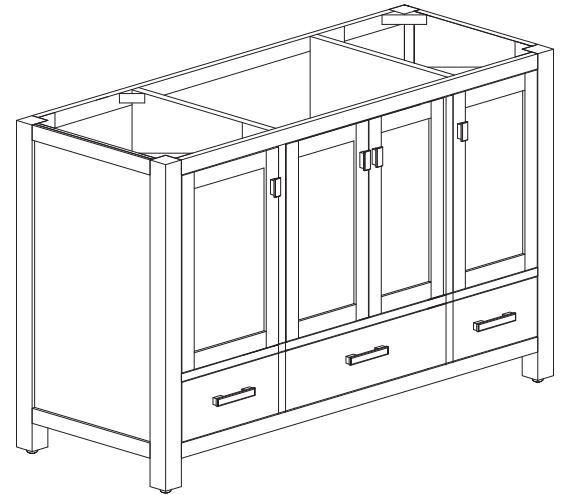

## Features

- Solid poplar wood frame, Birch veneer plywood
- 4 soft-close doors
- 3 soft-close drawers
- 2 adjustable interior shelves
- Brushed nickel finished hardware
- Adjustable height levelers

## Nominal Dimension

- 48W x 21D x 34H inches