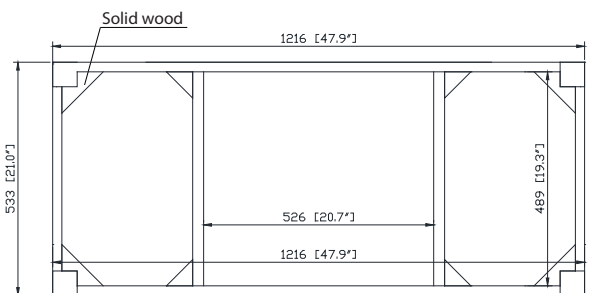

## Nominal Dimension

- 48W x 21D x 34H inches

## Product Diagrams

Front

Back

Side

Top