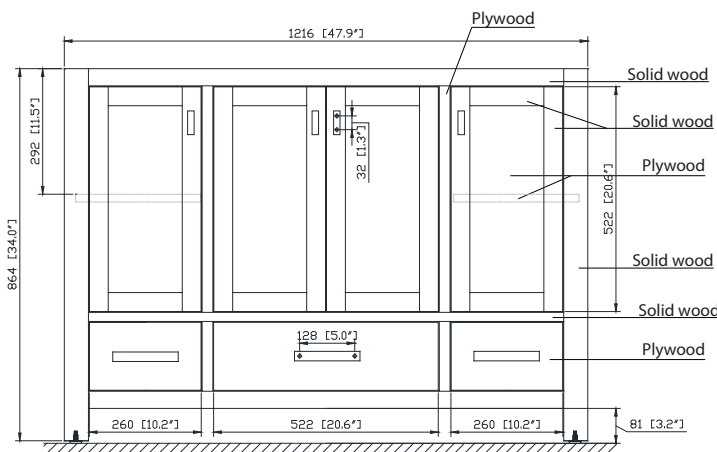

Product Diagrams

Front