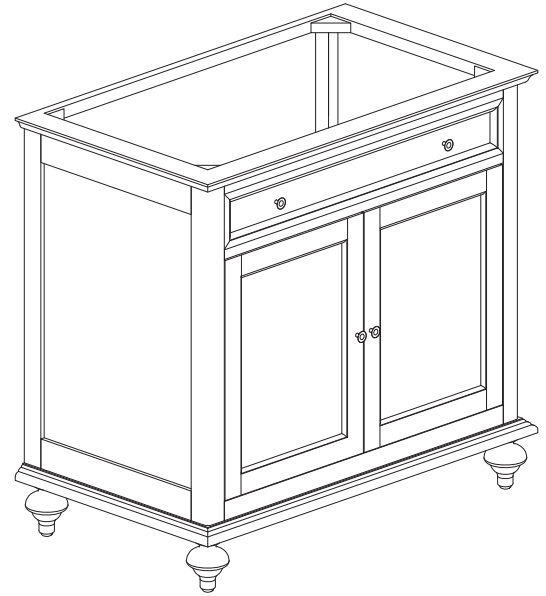

Avanity

MERLOT-V36-ES

Features

- Solid birch frame and birch veneer MDF
- 2 soft-close doors
- 1 interior drawer
- Antique brass finished hardware
- Adjustable height levelers
- Under counter application

Colors / Finishes

- Espresso

Nominal Dimension

- 36W x 21D x 34H (inches)

Components

Mirror	MERLOT-M24-ES	MERLOT-M30-ES	MERLOT-M36-ES
Vanity Top	SUT37BK	SUT37CW	SUT37GB
Sink	CUM18WT	CUM18LN	

Product Diagrams