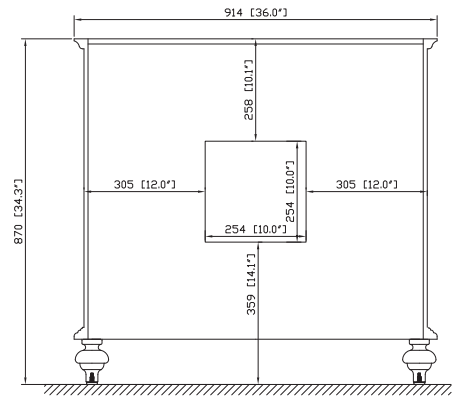

Avanity

MERLOT-V36-ES

Features

- Solid birch frame and birch veneer MDF
- 2 soft-close doors
- 1 interior drawer
- Antique brass finished hardware
- Adjustable height levelers
- Under counter application

Colors / Finishes

- Espresso

Nominal Dimension

- 36W x 21D x 34H (inches)

Components

Mirror	MERLOT-M24-ES	MERLOT-M30-ES	MERLOT-M36-ES
Vanity Top	SUT37BK	SUT37CW	SUT37GB
Sink	CUM18WT	CUM18LN	

Product Diagrams

Front

Back

Side

Top

For customer support please call 626 404 7678 weekdays 9:00 to 6:00 PST