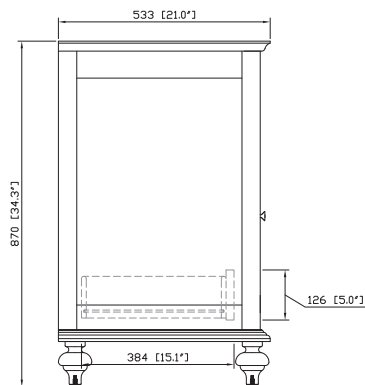

Avanity

MERLOT-V36-ES

Features

- Solid birch frame and birch veneer MDF
- 2 soft-close doors
- 1 interior drawer
- Antique brass finished hardware
- Adjustable height levelers
- Under counter application

Colors / Finishes

- Espresso

Nominal Dimension

- 36W x 21D x 34H (inches)

Components

Mirror	MERLOT-M24-ES	MERLOT-M30-ES	MERLOT-M36-ES
Vanity Top	SUT37BK	SUT37CW	SUT37GB
Sink	CUM18WT	CUM18LN	

Product Diagrams

Front

Back

Side

Top

For customer support please call 626 404 7678 weekdays 9:00 to 6:00 PST