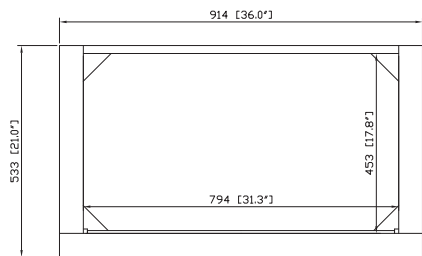

Top

For customer support please call 626 404 7678 weekdays 9:00 to 6:00 PST