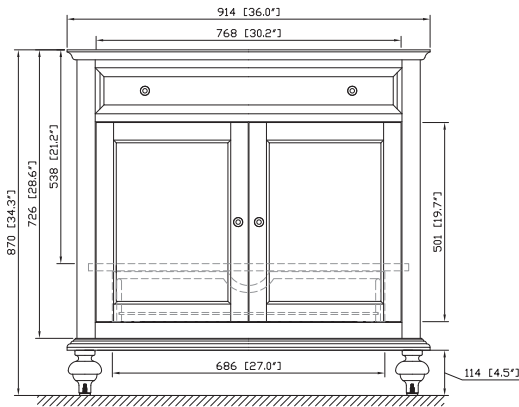

Avanity

MERLOT-V36-ES

Features

- Solid birch frame and birch veneer MDF
- 2 soft-close doors
- 1 interior drawer
- Antique brass finished hardware
- Adjustable height levelers
- Under counter application

Colors / Finishes

- Espresso

Nominal Dimension

- 36W x 21D x 34H (inches)

Components

Mirror	MERLOT-M24-ES	MERLOT-M30-ES	MERLOT-M36-ES
Vanity Top	SUT37BK	SUT37CW	SUT37GB
Sink	CUM18WT	CUM18LN	

Product Diagrams