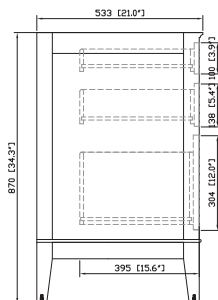

Avanity

MADISON-V72-TO/MADISON-V72-LE

Features

- Solid birch frame and plywood
- 4 soft-close doors
- 3 soft-close drawers
- 2 interior shelves
- Brushed nickel finished hardware (LE)
- Old bronze finished hardware (TO)
- Vanity accomodates dual undermount sinks
- Adjustable height levelers
- Under counter application

Colors / Finishes

- Tobacco
- Light Espresso

Nominal Dimension

- 72W x 21D x 34H (inches)

Components

Mirror	MADISON-M24-TO	MADISON-M28-TO	MADISON-M36-TO	MADISON-MC28-TO
	MADISON-M24-LE	MADISON-M28-LE	MADISON-M36-LE	MADISON-MC28-LE
Vanity Top	SUT73BK	SUT73CW	SUT73GB	
Sink	CUM18WT	CUM18LN		
Linen Tower	MADISON-LT24-TO	MADISON-LT24-LE		

Product Diagrams

Side

Top

For customer support please call 626 404 7678 weekdays 9:00 to 6:00 PST