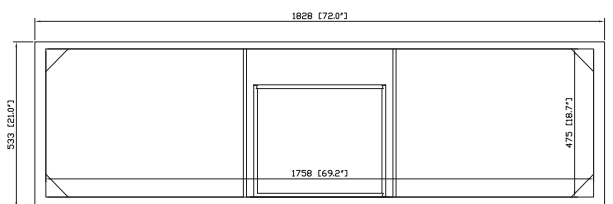

Colors / Finishes

- Tobacco
- Light Espresso

Nominal Dimension

- 72W x 21D x 34H (inches)

Components

Mirror	MADISON-M24-TO	MADISON-M28-TO	MADISON-M36-TO	MADISON-MC28-TO
	MADISON-M24-LE	MADISON-M28-LE	MADISON-M36-LE	MADISON-MC28-LE
Vanity Top	SUT73BK	SUT73CW	SUT73GB	
Sink	CUM18WT	CUM18LN		
Linen Tower	MADISON-LT24-TO	MADISON-LT24-LE		

Product Diagrams

Front

Back

Side

Top

For customer support please call 626 404 7678 weekdays 9:00 to 6:00 PST