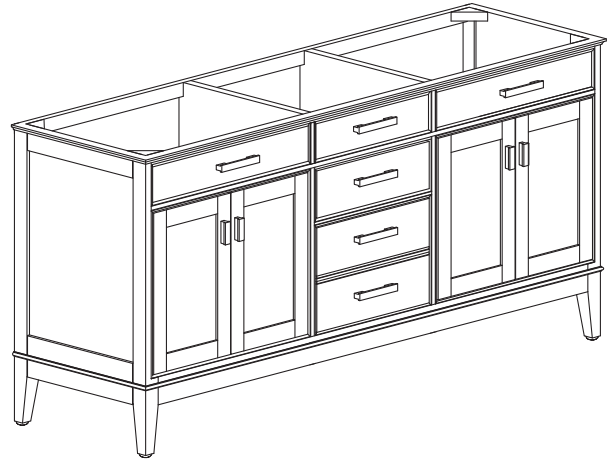

Avanity

MADISON-V72-TO/MADISON-V72-LE

Features

- Solid birch frame and plywood
- 4 soft-close doors
- 3 soft-close drawers
- 2 interior shelves
- Brushed nickel finished hardware (LE)
- Old bronze finished hardware (TO)
- Vanity accomodates dual undermount sinks
- Adjustable height levelers
- Under counter application

Colors / Finishes

- Tobacco
- Light Espresso

Nominal Dimension

- 72W x 21D x 34H (inches)

Components

Mirror	MADISON-M24-TO	MADISON-M28-TO	MADISON-M36-TO	MADISON-MC28-TO
	MADISON-M24-LE	MADISON-M28-LE	MADISON-M36-LE	MADISON-MC28-LE
Vanity Top	SUT73BK	SUT73CW	SUT73GB	
Sink	CUM18WT	CUM18LN		
Linen Tower	MADISON-LT24-TO	MADISON-LT24-LE		