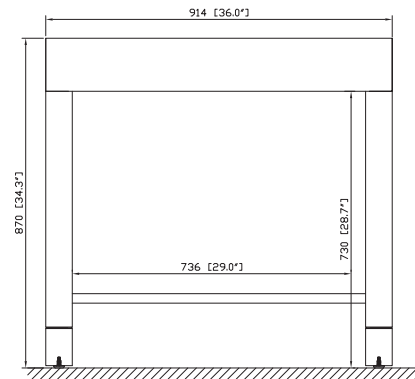

LOFT-V36-DW

Features

- Solid birch frame and MDF
- Stainless steel towel bars
- Open slatted shelf
- 4" removable legs for vessel application
- Adjustable height levelers
- Under counter or vessel application

Colors / Finishes

- Dark Walnut

Nominal Dimension

- 36W x 21.5D x 34H (inches)

Components

Mirror	LOFT-M24-DW	LOFT-M30-DW	LOFT-M36-DW
--------	-------------	-------------	-------------

Undercounter Application

Product Diagrams

Front

Back

Side

Top