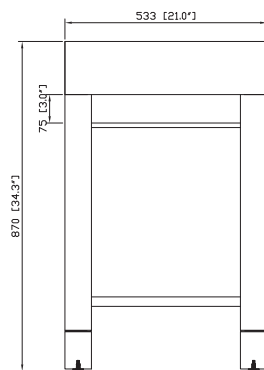

LOFT-V36-DW

Features

- Solid birch frame and MDF
- Stainless steel towel bars
- Open slatted shelf
- 4" removable legs for vessel application
- Adjustable height levelers
- Under counter or vessel application

Colors / Finishes

- Dark Walnut

Nominal Dimension

- 36W x 21.5D x 34H (inches)

Components

Mirror	LOFT-M24-DW	LOFT-M30-DW	LOFT-M36-DW
--------	-------------	-------------	-------------

Undercounter Application

Product Diagrams

Front

Back

Side

Top