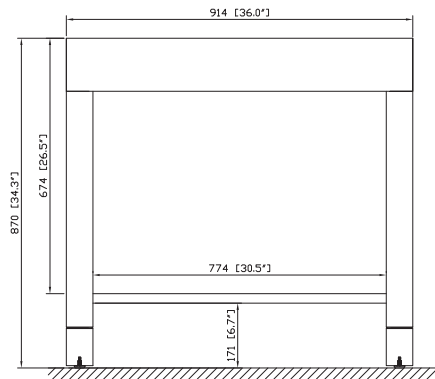

LOFT-V36-DW

Features

- Solid birch frame and MDF
- Stainless steel towel bars
- Open slatted shelf
- 4" removable legs for vessel application
- Adjustable height levelers
- Under counter or vessel application

Colors / Finishes

- Dark Walnut

Nominal Dimension

- 36W x 21.5D x 34H (inches)

Components

Mirror	LOFT-M24-DW	LOFT-M30-DW	LOFT-M36-DW
--------	-------------	-------------	-------------

Undercounter Application

Product Diagrams

Front

Back

Side

Top