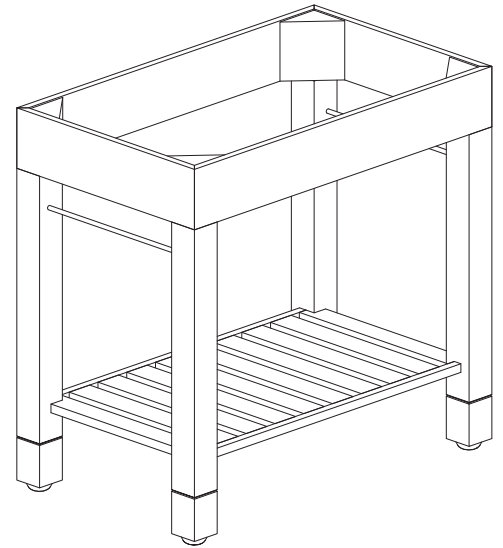

LOFT-V36-DW

Features

- Solid birch frame and MDF
- Stainless steel towel bars
- Open slatted shelf
- 4" removable legs for vessel application
- Adjustable height levelers
- Under counter or vessel application

Colors / Finishes

- Dark Walnut

Nominal Dimension

- 36W x 21.5D x 34H (inches)

Components

Mirror	LOFT-M24-DW	LOFT-M30-DW	LOFT-M36-DW
--------	-------------	-------------	-------------

Undercounter Application

Product Diagrams

Front

Back

Side

Top