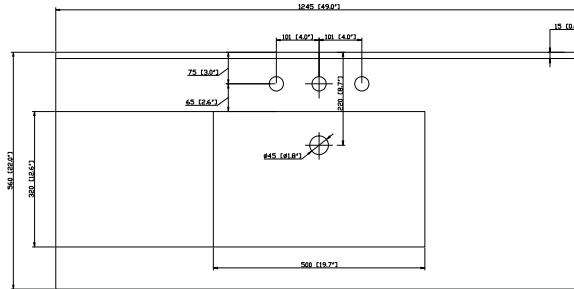

Avanity

CUT49WT

Features

- Vitreous China
- Integrated rectangular bowl
- Top pre-drilled for 8" widespread faucet

Colors / Finishes

White

Nominal Dimension

- 49W x 22D x 8H inches
- 1245 x 560 x 204 mm

Components

Drain	VC-DRAIN-CP	VC-DRAIN-BN	
Vanity	LOFT-V48-DW	LEXINGTON-V48-LE	MADISON-V48-LE
	MADISON-V36-TO	MERLOT-V48-ES	MODERO-V48-ES

Product Diagrams

Top

Front

Side