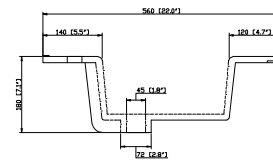

Avanity

CUT49WT

Features

- Vitreous China
- Integrated rectangular bowl
- Top pre-drilled for 8" widespread faucet

Colors / Finishes

White

Nominal Dimension

- 49W x 22D x 8H inches
- 1245 x 560 x 204 mm

Components

Drain	VC-DRAIN-CP	VC-DRAIN-BN	
Vanity	LOFT-V48-DW	LEXINGTON-V48-LE	MADISON-V48-LE
	MADISON-V36-TO	MERLOT-V48-ES	MODERO-V48-ES

Product Diagrams

Top

Front

Side