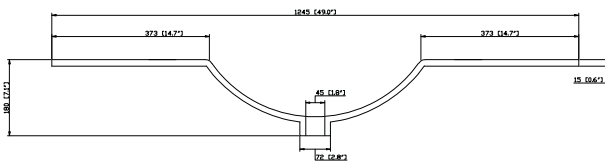

Avanity

CUT49WT

Features

- Vitreous China
- Integrated rectangular bowl
- Top pre-drilled for 8" widespread faucet

Colors / Finishes

White

Nominal Dimension

- 49W x 22D x 8H inches
- 1245 x 560 x 204 mm

Components

Drain	VC-DRAIN-CP	VC-DRAIN-BN	
Vanity	LOFT-V48-DW	LEXINGTON-V48-LE	MADISON-V48-LE
	MADISON-V36-TO	MERLOT-V48-ES	MODERO-V48-ES

Product Diagrams

Top

Front

Side