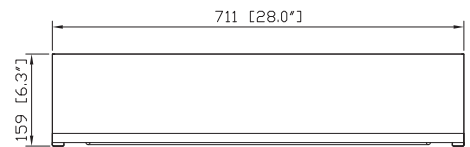

Avanity

MADISON-MC28-TO
MADISON-MC28-LE
MADISON-MC28-WT

Features

- Durable poplar wood frame
- Beveled-edge mirror
- 1 soft-close door
- 3 glass shelves inside
- Mirror backing inside cabinet
- Mirror cabinet hangs vertically
- Wall cleat for easy hanging and leveling

Colors / Finishes

- Tobacco
- Light Espresso
- White

Nominal Dimension

- 28W x 6.3D x 36H (inches)

Related Items

Vanity	MADISON-TO	MADISON-LE	MADISON-WT
--------	------------	------------	------------

Product Diagrams

Front

Back

Side

Top