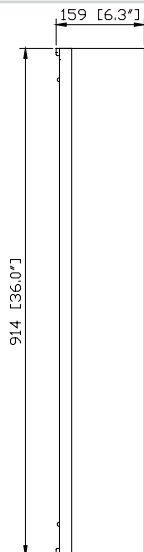

Avanity

MADISON-MC28-TO
MADISON-MC28-LE
MADISON-MC28-WT

Features

- Durable poplar wood frame
- Beveled-edge mirror
- 1 soft-close door
- 3 glass shelves inside
- Mirror backing inside cabinet
- Mirror cabinet hangs vertically
- Wall cleat for easy hanging and leveling

Colors / Finishes

- Tobacco
- Light Espresso
- White

Nominal Dimension

- 28W x 6.3D x 36H (inches)

Related Items

Vanity	MADISON-TO	MADISON-LE	MADISON-WT
--------	------------	------------	------------

Product Diagrams

Front

Back

Side

Top