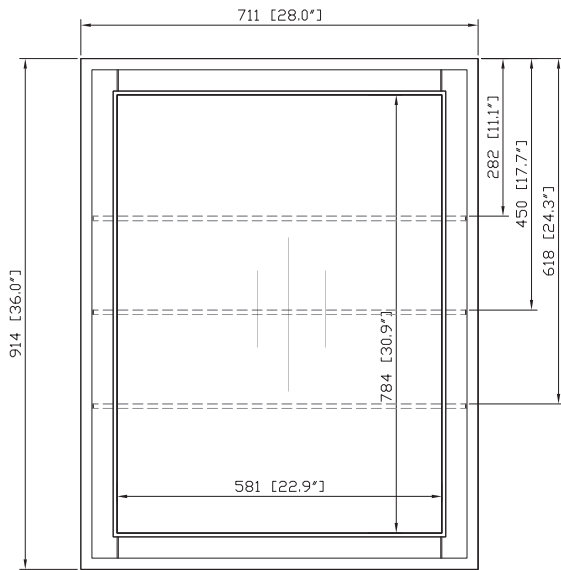

Avanity

MADISON-MC28-TO
MADISON-MC28-LE
MADISON-MC28-WT

Features

- Durable poplar wood frame
- Beveled-edge mirror
- 1 soft-close door
- 3 glass shelves inside
- Mirror backing inside cabinet
- Mirror cabinet hangs vertically
- Wall cleat for easy hanging and leveling

Colors / Finishes

- Tobacco
- Light Espresso
- White

Nominal Dimension

- 28W x 6.3D x 36H (inches)

Related Items

Vanity	MADISON-TO	MADISON-LE	MADISON-WT
--------	------------	------------	------------

Product Diagrams

Front

Back

Side

Top