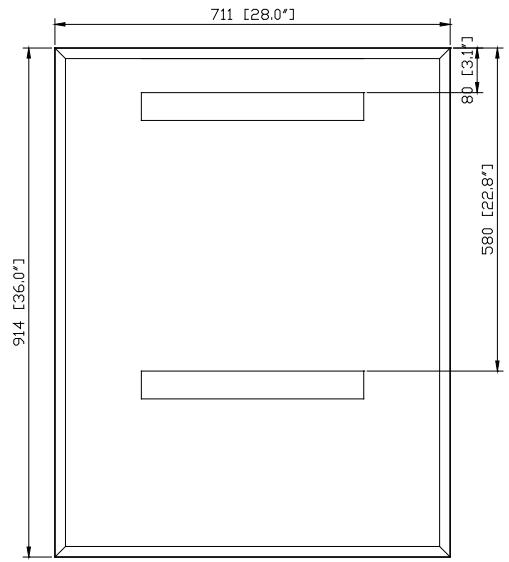

Avanity

MADISON-MC28-TO
MADISON-MC28-LE
MADISON-MC28-WT

Features

- Durable poplar wood frame
- Beveled-edge mirror
- 1 soft-close door
- 3 glass shelves inside
- Mirror backing inside cabinet
- Mirror cabinet hangs vertically
- Wall cleat for easy hanging and leveling

Colors / Finishes

- Tobacco
- Light Espresso
- White

Nominal Dimension

- 28W x 6.3D x 36H (inches)

Related Items

Vanity	MADISON-TO	MADISON-LE	MADISON-WT
--------	------------	------------	------------

Product Diagrams

Front

Back

Side

Top