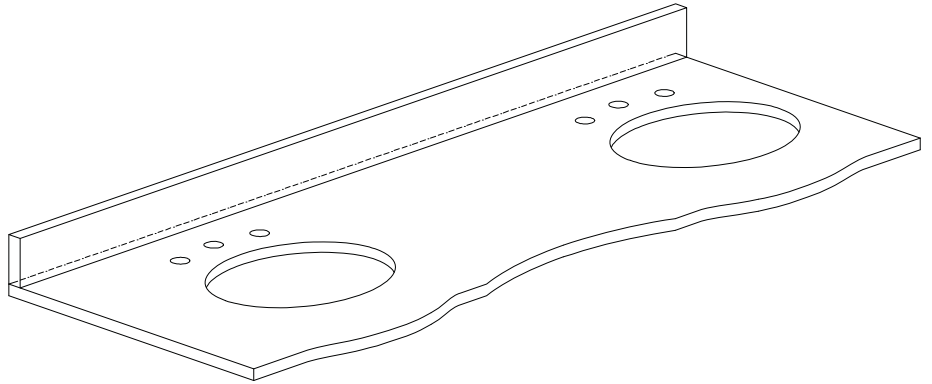

Avanity

PROVENCE-SUT61BN

Features

- Dual 16" oval undermount sink cutout
- 8" widespread faucet holes
- 4" backsplash included
- Sink clips included

Colors / Finishes

- Natural imperial brown granite

Nominal Dimension

- 61W x 22.5D x 0.75H inches
- 1549 x 573 x 18 mm

Components

Drain	CUM16WT
Vanity	PROVENCE-V60-AC

Product Diagrams

Top

Side