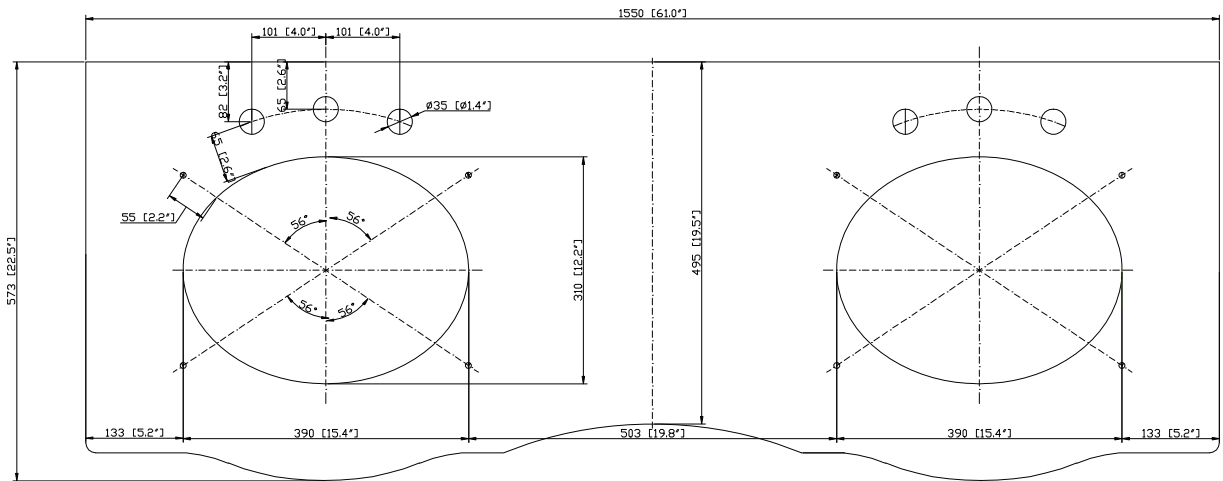

Avanity

PROVENCE-SUT61BN

Features

- Dual 16" oval undermount sink cutout
- 8" widespread faucet holes
- 4" backsplash included
- Sink clips included

Colors / Finishes

- Natural imperial brown granite

Nominal Dimension

- 61W x 22.5D x 0.75H inches
- 1549 x 573 x 18 mm

Components

Drain	CUM16WT
Vanity	PROVENCE-V60-AC

Product Diagrams

Top

Side