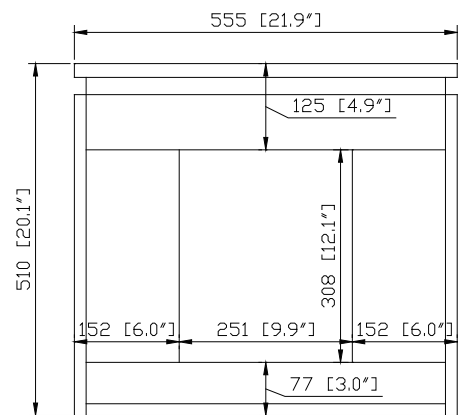

Colors / Finishes

- Matt Iron wood

Nominal Dimension

- 22W x 13.6Dx19.3H(Inch)

Components

Mirror	MILO-M22-IW
--------	-------------

Product Diagrams

Front

Back

Side

Top