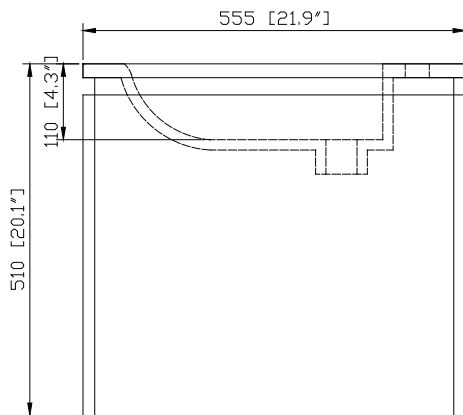

Avanity

MILO-VS22-IW

Features

- Malaysia laminated solid wood
- Iron wood finish
- Wall hung
- One door unit with bevel edged finger pull
- Include Vitreous China
- Integrated rectangle bowl
- Pre-drilled hole for faucet

Colors / Finishes

- Matt Iron wood

Nominal Dimension

- 22W x 13.6Dx19.3H(Inch)

Components

Mirror	MILO-M22-IW
--------	-------------

Product Diagrams

Front

Back

Side

Top