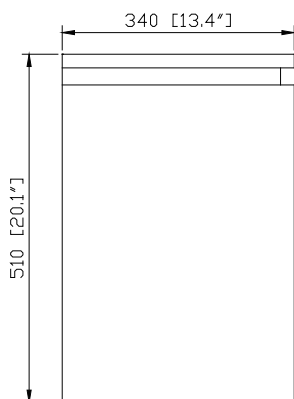

Avanity

MILO-VS22-IW

Features

- Malaysia laminated solid wood
- Iron wood finish
- Wall hung
- One door unit with bevel edged finger pull
- Include Vitreous China
- Integrated rectangle bowl
- Pre-drilled hole for faucet

Colors / Finishes

- Matt Iron wood

Nominal Dimension

- 22W x 13.6Dx19.3H(Inch)

Components

Mirror	MILO-M22-IW
--------	-------------

Product Diagrams

Front

Back

Side

Top