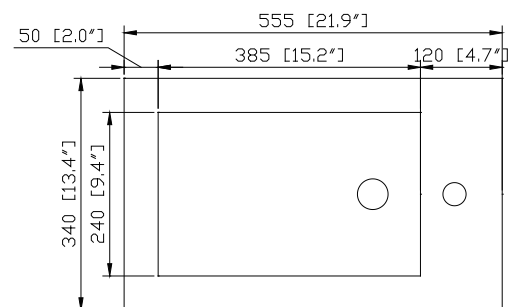

Colors / Finishes

- Matt Iron wood

Nominal Dimension

- 22W x 13.6Dx19.3H(Inch)

Components

Mirror	MILO-M22-IW
--------	-------------

Product Diagrams

Front

Back

Side

Top