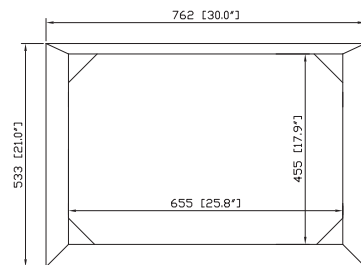

Avanity

MILANO-V30-BK

Features

- Solid poplar frame and MDF
- 1 soft-close drawer
- Adjustable height levelers
- Under counter or vessel application

Colors / Finishes

- Black

Nominal Dimension

- 30W x 21D x 32H (inches)

Components

Mirror	MILANO-M30-BK		

Under-counter Application

Vanity Top	SUT31BK	SUT31CW	SUT31GB
Sink	CUM18WT	CUM18LN	

Vessel Application

Vanity Top	SVT31BK	SVT31CW	SVT31GB			
Sink	GVE420CL	GVE420FR	GVE420BN	GVE420BL	GVE420CS	GVE450GE
	GVE480MSI	GVE480MCO	GVE460BC	GVE460AL	GVE460SB	GVE460GL

Product Diagrams

Front

Back

Side

Top

For customer support please call 626 404 7678 weekdays 9:00 to 6:00 PST