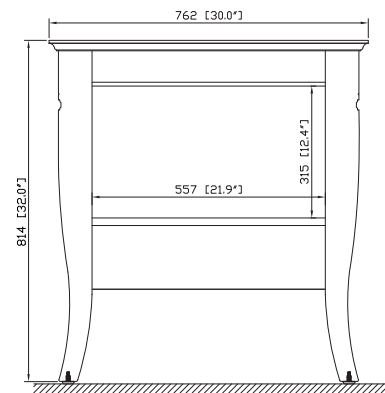

Avanity

MILANO-V30-BK

Features

- Solid poplar frame and MDF
- 1 soft-close drawer
- Adjustable height levelers
- Under counter or vessel application

Colors / Finishes

- Black

Nominal Dimension

- 30W x 21D x 32H (inches)

Components

Mirror	MILANO-M30-BK		

Under-counter Application

Vanity Top	SUT31BK	SUT31CW	SUT31GB
Sink	CUM18WT	CUM18LN	

Vessel Application

Vanity Top	SVT31BK	SVT31CW	SVT31GB			
Sink	GVE420CL	GVE420FR	GVE420BN	GVE420BL	GVE420CS	GVE450GE
	GVE480MSI	GVE480MCO	GVE460BC	GVE460AL	GVE460SB	GVE460GL

Product Diagrams

Front

Back

Side

Top

For customer support please call 626 404 7678 weekdays 9:00 to 6:00 PST