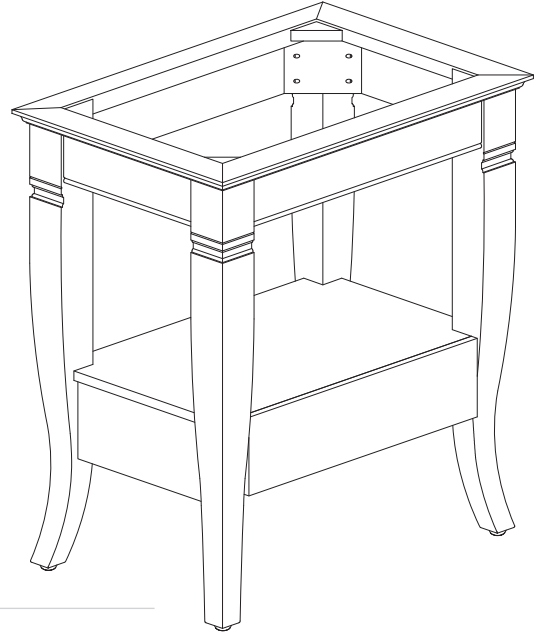

Avanity

MILANO-V30-BK

Features

- Solid poplar frame and MDF
- 1 soft-close drawer
- Adjustable height levelers
- Under counter or vessel application

Colors / Finishes

- Black

Nominal Dimension

- 30W x 21D x 32H (inches)

Components

Mirror	MILANO-M30-BK		
--------	---------------	--	--

Under-counter Application

Vanity Top	SUT31BK	SUT31CW	SUT31GB
Sink	CUM18WT	CUM18LN	

Vessel Application

Vanity Top	SVT31BK	SVT31CW	SVT31GB			
Sink	GVE420CL	GVE420FR	GVE420BN	GVE420BL	GVE420CS	GVE450GE
	GVE480MSI	GVE480MCO	GVE460BC	GVE460AL	GVE460SB	GVE460GL

Nominal Dimension

- 31W x 22D x 1H inches
- 787 x 560 x 25 mm

Components

Sink	CUM18WT	CUM18LN	
Vanity	BEVERLY-V30-WT	LOFT-V30-DW	MILANO-V30-BK
	MERLOT-V30-ES	TROPICA-V30-AB	TROPICA-V30-AW
	WESTWOOD-V30-EB	WESTWOOD-V30-WW	

- WT - White
- LN - Linen

Nominal Dimension

- 18.1W x 15D x 7.9H inches
- 458 x 380 x 200 mm

Components

Drain	VC-DRAIN-CP	VC-DRAIN-BN					
Vanity Top	SUT25BK	SUT25CW	SUT25GB	SUT31BK	SUT31CW	SUT31GB	SUT37BK
	SUT37GB	SUT49BK	SUT49CW	SUT49GB	SUT37CW	SUT61BK	SUT61CW
	SUT61GB	SUT73BK	SUT73CW	SUT73GB			