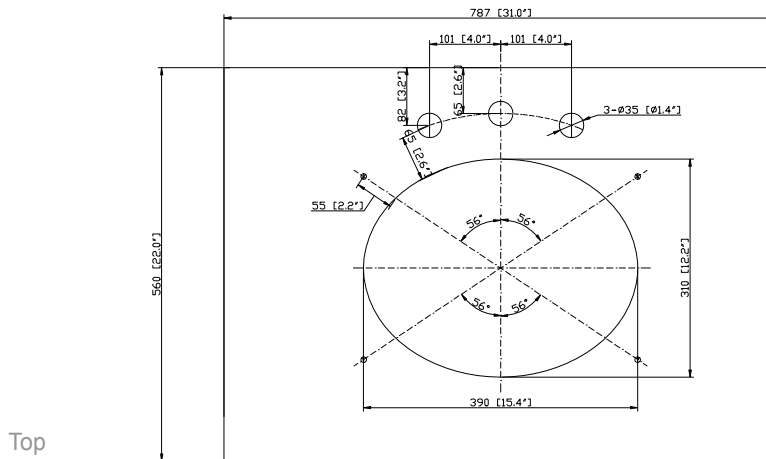

Product Diagrams