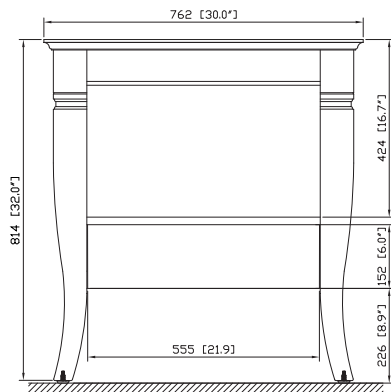

Product Diagrams

Front

Back