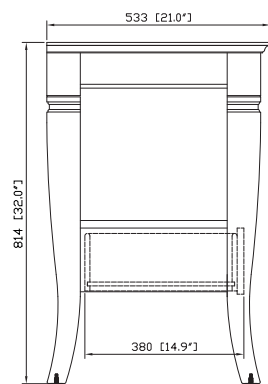

Avanity

MILANO-V30-BK

Features

- Solid poplar frame and MDF
- 1 soft-close drawer
- Adjustable height levelers
- Under counter or vessel application

Colors / Finishes

- Black

Nominal Dimension

- 30W x 21D x 32H (inches)

Components

Mirror	MILANO-M30-BK		

Under-counter Application

Vanity Top	SUT31BK	SUT31CW	SUT31GB
Sink	CUM18WT	CUM18LN	

Vessel Application

Vanity Top	SVT31BK	SVT31CW	SVT31GB			
Sink	GVE420CL	GVE420FR	GVE420BN	GVE420BL	GVE420CS	GVE450GE
	GVE480MSI	GVE480MCO	GVE460BC	GVE460AL	GVE460SB	GVE460GL

Product Diagrams

Front

Back

Side

Top

For customer support please call 626 404 7678 weekdays 9:00 to 6:00 PST