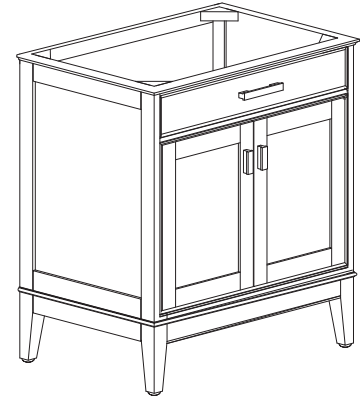

Avanity

MADISON-V36-TO
MADISON-V36-LE
MADISON-V36-WT

Features

- Solid poplar frame and birch veneer plywood
- 2 soft-close doors
- 1 interior shelf
- Brushed nickel finished hardware (LE)
- Old bronze finished hardware (TO & WT)
- Adjustable height levelers

Colors / Finishes

- Tobacco
- Light Espresso
- White

Nominal Dimension

- 36W x 21D x 34H (inches)

Related Items

Mirror	MADISON-TO	MADISON-LE	MADISON-WT
Vanity Top	SUT37BK	SUT37CW	SUT37GB
Sink	CUM18WT	CUM18LN	
Linen Tower	MADISON-LT24-TO	MADISON-LT24-LE	MADISON-LT24-WT

Product Diagrams

Front

Back

Side

Top

SUT37BK / SUT37CW / SUT37GB

Features

- Top cutout for single undermount sink
- Top pre-drilled for 8" widespread faucet
- 4" backsplash included

- LN - Linen
- WT - White

Nominal Dimension

- 18.1W x 15D x 7.9H inches
- 458 x 380 x 200 mm

Components

Drain	VC-DRAIN-CP	VC-DRAIN-BN					
Vanity Top	SUT25BK	SUT25CW	SUT25GB	SUT31BK	SUT31CW	SUT31GB	SUT37BK
	SUT37GB	SUT37CW	SUT49CW	SUT49GB	SUT49BK	SUT61BK	SUT61CW
	SUT61GB	SUT73BK	SUT73CW	SUT73GB			