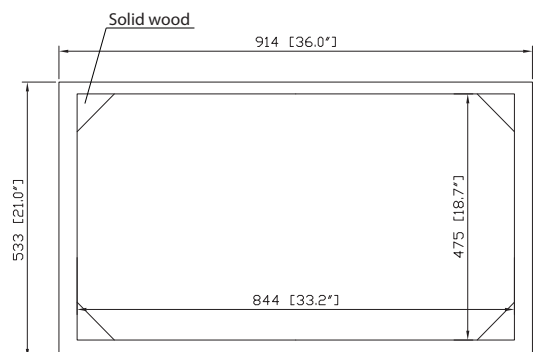

Colors / Finishes

- Tobacco
- Light Espresso
- White

Nominal Dimension

- 36W x 21D x 34H (inches)

Related Items

Mirror	MADISON-TO	MADISON-LE	MADISON-WT
Vanity Top	SUT37BK	SUT37CW	SUT37GB
Sink	CUM18WT	CUM18LN	
Linen Tower	MADISON-LT24-TO	MADISON-LT24-LE	MADISON-LT24-WT

Product Diagrams

Front

Back

Side

Top

SUT37BK / SUT37CW / SUT37GB

Features

- Top cutout for single undermount sink
- Top pre-drilled for 8" widespread faucet
- 4" backsplash included

Colors / Finishes

- BK - Natural Black Granite
- CW - Natural Carrera White marble
- GB - Natural Galala Beige marble

Nominal Dimension

- 37W x 22D x 1H inches
- 940 x 560 x 25 mm

Related Items

Sink	CUM18WT	CUM18LN		
Vanity	DELANO-V36	KELLY-V36	LEXINGTON-V36	LOFT-V36
	MADISON-V36	MODERO-V36	TRIBECA-V36	THOMPSON-V36

- LN - Linen
- WT - White

Nominal Dimension

- 18.1W x 15D x 7.9H inches
- 458 x 380 x 200 mm

Components

Drain	VC-DRAIN-CP	VC-DRAIN-BN					
Vanity Top	SUT25BK	SUT25CW	SUT25GB	SUT31BK	SUT31CW	SUT31GB	SUT37BK
	SUT37GB	SUT37CW	SUT49CW	SUT49GB	SUT49BK	SUT61BK	SUT61CW
	SUT61GB	SUT73BK	SUT73CW	SUT73GB			