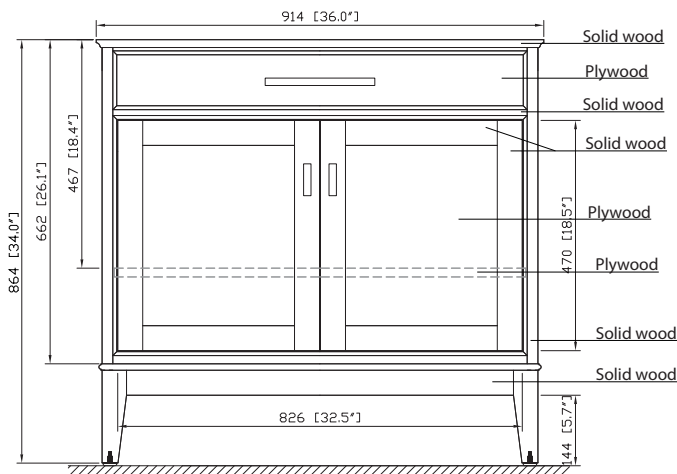

Colors / Finishes

- Tobacco
- Light Espresso
- White

Nominal Dimension

- 36W x 21D x 34H (inches)

Related Items

Mirror	MADISON-TO	MADISON-LE	MADISON-WT
Vanity Top	SUT37BK	SUT37CW	SUT37GB
Sink	CUM18WT	CUM18LN	
Linen Tower	MADISON-LT24-TO	MADISON-LT24-LE	MADISON-LT24-WT

Product Diagrams

Front

Back

Side

Top

SUT37BK / SUT37CW / SUT37GB

Features

- Top cutout for single undermount sink
- Top pre-drilled for 8" widespread faucet
- 4" backsplash included

Colors / Finishes

- BK - Natural Black Granite
- CW - Natural Carrera White marble
- GB - Natural Galala Beige marble

Nominal Dimension

- 37W x 22D x 1H inches
- 940 x 560 x 25 mm

Related Items

Sink	CUM18WT	CUM18LN		
Vanity	DELANO-V36	KELLY-V36	LEXINGTON-V36	LOFT-V36
	MADISON-V36	MODERO-V36	TRIBECA-V36	THOMPSON-V36

- LN - Linen
- WT - White

Nominal Dimension

- 18.1W x 15D x 7.9H inches
- 458 x 380 x 200 mm

Components

Drain	VC-DRAIN-CP	VC-DRAIN-BN					
Vanity Top	SUT25BK	SUT25CW	SUT25GB	SUT31BK	SUT31CW	SUT31GB	SUT37BK
	SUT37GB	SUT37CW	SUT49CW	SUT49GB	SUT49BK	SUT61BK	SUT61CW
	SUT61GB	SUT73BK	SUT73CW	SUT73GB			