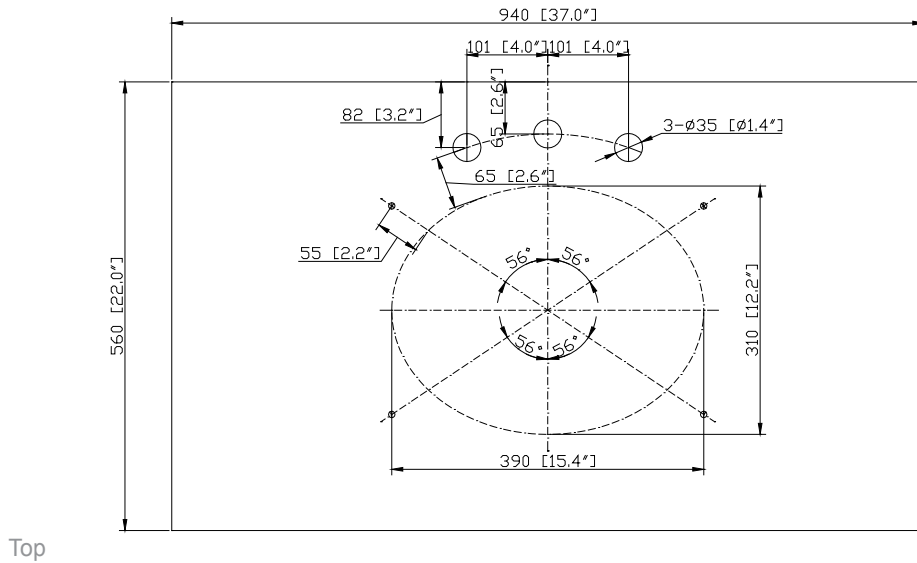

Colors / Finishes

- Tobacco
- Light Espresso
- White

Nominal Dimension

- 36W x 21D x 34H (inches)

Related Items

Mirror	MADISON-TO	MADISON-LE	MADISON-WT
Vanity Top	SUT37BK	SUT37CW	SUT37GB
Sink	CUM18WT	CUM18LN	
Linen Tower	MADISON-LT24-TO	MADISON-LT24-LE	MADISON-LT24-WT

Colors / Finishes

- BK - Natural Black Granite
- CW - Natural Carrera White marble
- GB - Natural Galala Beige marble

Nominal Dimension

- 37W x 22D x 1H inches
- 940 x 560 x 25 mm

Related Items

Sink	CUM18WT	CUM18LN		
Vanity	DELANO-V36	KELLY-V36	LEXINGTON-V36	LOFT-V36
	MADISON-V36	MODERO-V36	TRIBECA-V36	THOMPSON-V36

Product Diagrams

Top

Side

Avanity

CUM18LN / CUM18WT

Features

- Vitreous China
- Undermount application
- 1.8 in. drain opening
- Overflow outlet

Colors / Finishes

- LN - Linen
- WT - White

Nominal Dimension

- 18.1W x 15D x 7.9H inches
- 458 x 380 x 200 mm

Components

Drain	VC-DRAIN-CP	VC-DRAIN-BN					
Vanity Top	SUT25BK	SUT25CW	SUT25GB	SUT31BK	SUT31CW	SUT31GB	SUT37BK
	SUT37GB	SUT37CW	SUT49CW	SUT49GB	SUT49BK	SUT61BK	SUT61CW
	SUT61GB	SUT73BK	SUT73CW	SUT73GB			