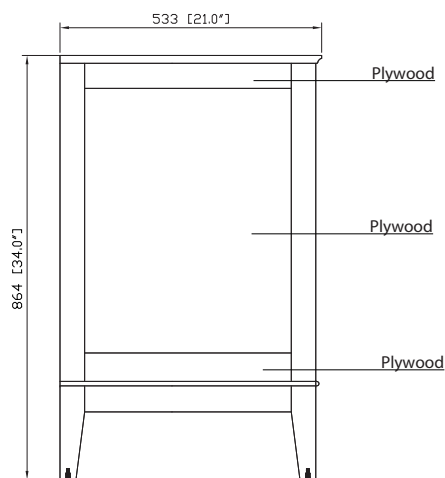

Colors / Finishes

- Tobacco
- Light Espresso
- White

Nominal Dimension

- 36W x 21D x 34H (inches)

Related Items

Mirror	MADISON-TO	MADISON-LE	MADISON-WT
Vanity Top	SUT37BK	SUT37CW	SUT37GB
Sink	CUM18WT	CUM18LN	
Linen Tower	MADISON-LT24-TO	MADISON-LT24-LE	MADISON-LT24-WT

Product Diagrams

Front

Back

Side

Top

SUT37BK / SUT37CW / SUT37GB

Features

- Top cutout for single undermount sink
- Top pre-drilled for 8" widespread faucet
- 4" backsplash included

Colors / Finishes

- BK - Natural Black Granite
- CW - Natural Carrera White marble
- GB - Natural Galala Beige marble

Nominal Dimension

- 37W x 22D x 1H inches
- 940 x 560 x 25 mm

Related Items

Sink	CUM18WT	CUM18LN		
Vanity	DELANO-V36	KELLY-V36	LEXINGTON-V36	LOFT-V36
	MADISON-V36	MODERO-V36	TRIBECA-V36	THOMPSON-V36

- LN - Linen
- WT - White

Nominal Dimension

- 18.1W x 15D x 7.9H inches
- 458 x 380 x 200 mm

Components

Drain	VC-DRAIN-CP	VC-DRAIN-BN					
Vanity Top	SUT25BK	SUT25CW	SUT25GB	SUT31BK	SUT31CW	SUT31GB	SUT37BK
	SUT37GB	SUT37CW	SUT49CW	SUT49GB	SUT49BK	SUT61BK	SUT61CW
	SUT61GB	SUT73BK	SUT73CW	SUT73GB			