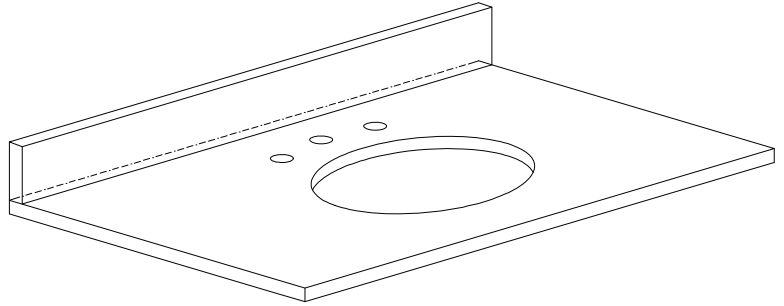

Colors / Finishes

- Tobacco
- Light Espresso
- White

Nominal Dimension

- 36W x 21D x 34H (inches)

Related Items

Mirror	MADISON-TO	MADISON-LE	MADISON-WT
Vanity Top	SUT37BK	SUT37CW	SUT37GB
Sink	CUM18WT	CUM18LN	
Linen Tower	MADISON-LT24-TO	MADISON-LT24-LE	MADISON-LT24-WT

Product Diagrams

Front

Back

Side

Top

SUT37BK / SUT37CW / SUT37GB

Features

- Top cutout for single undermount sink
- Top pre-drilled for 8" widespread faucet
- 4" backsplash included

Colors / Finishes

- BK - Natural Black Granite
- CW - Natural Carrera White marble
- GB - Natural Galala Beige marble

Nominal Dimension

- 37W x 22D x 1H inches
- 940 x 560 x 25 mm

Related Items

Sink	CUM18WT	CUM18LN		
Vanity	DELANO-V36	KELLY-V36	LEXINGTON-V36	LOFT-V36
	MADISON-V36	MODERO-V36	TRIBECA-V36	THOMPSON-V36

- LN - Linen
- WT - White

Nominal Dimension

- 18.1W x 15D x 7.9H inches
- 458 x 380 x 200 mm

Components

Drain	VC-DRAIN-CP	VC-DRAIN-BN					
Vanity Top	SUT25BK	SUT25CW	SUT25GB	SUT31BK	SUT31CW	SUT31GB	SUT37BK
	SUT37GB	SUT37CW	SUT49CW	SUT49GB	SUT49BK	SUT61BK	SUT61CW
	SUT61GB	SUT73BK	SUT73CW	SUT73GB			