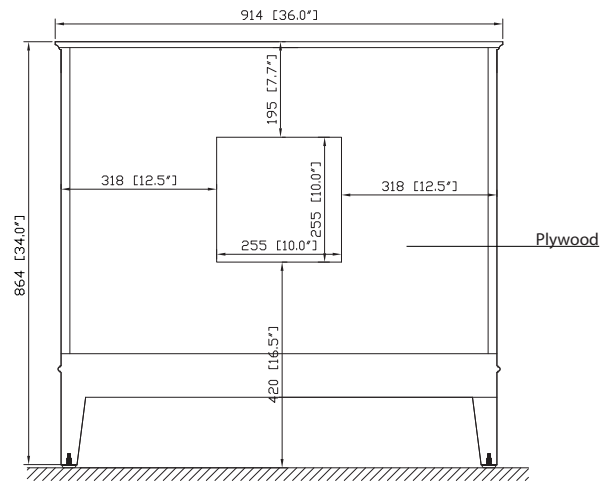

Colors / Finishes

- Tobacco
- Light Espresso
- White

Nominal Dimension

- 36W x 21D x 34H (inches)

Related Items

Mirror	MADISON-TO	MADISON-LE	MADISON-WT
Vanity Top	SUT37BK	SUT37CW	SUT37GB
Sink	CUM18WT	CUM18LN	
Linen Tower	MADISON-LT24-TO	MADISON-LT24-LE	MADISON-LT24-WT

Product Diagrams

Front

Back

Side

Top

SUT37BK / SUT37CW / SUT37GB

Features

- Top cutout for single undermount sink
- Top pre-drilled for 8" widespread faucet
- 4" backsplash included

Colors / Finishes

- BK - Natural Black Granite
- CW - Natural Carrera White marble
- GB - Natural Galala Beige marble

Nominal Dimension

- 37W x 22D x 1H inches
- 940 x 560 x 25 mm

Related Items

Sink	CUM18WT	CUM18LN		
Vanity	DELANO-V36	KELLY-V36	LEXINGTON-V36	LOFT-V36
	MADISON-V36	MODERO-V36	TRIBECA-V36	THOMPSON-V36

- LN - Linen
- WT - White

Nominal Dimension

- 18.1W x 15D x 7.9H inches
- 458 x 380 x 200 mm

Components

Drain	VC-DRAIN-CP	VC-DRAIN-BN					
Vanity Top	SUT25BK	SUT25CW	SUT25GB	SUT31BK	SUT31CW	SUT31GB	SUT37BK
	SUT37GB	SUT37CW	SUT49CW	SUT49GB	SUT49BK	SUT61BK	SUT61CW
	SUT61GB	SUT73BK	SUT73CW	SUT73GB			