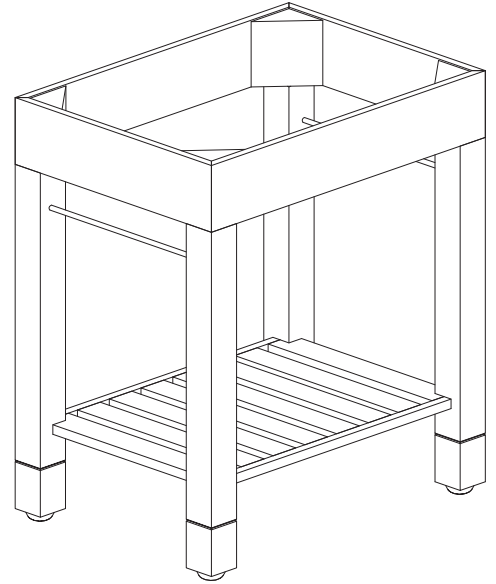

LOFT-V30-DW

Features

- Solid poplar frame and cherry veneer MDF
- Stainless steel towel bars
- Open slatted shelf
- 4" removable legs for vessel application
- Adjustable height levelers
- Under counter or vessel application

Colors / Finishes

- Dark Walnut

Nominal Dimension

- 30W x 21.5D x 34H (inches)

Components

Mirror	LOFT-M24-DW	LOFT-M30-DW
--------	-------------	-------------

Undercounter Application

Vanity Top (VC)	CUT31WT		
Vanity Top (Stone)	SUT31BK	SUT31CW	SUT31GB
Sink	CUM18WT	CUM18LN	

Back

Side

Top

Avanity

CUT31WT

Features

- Vitreous China
- Integrated rectangular bowl
- Top pre-drilled for 8" widespread faucet

Colors / Finishes

White

Nominal Dimension

- 31W x 22D x 7.1H inches
- 787 x 560 x 180 mm

Components

Drain	VC-DRAIN-CP	VC-DRAIN-BN
Vanity	LOFT-V30-DW	MILANO-V30-BK

Product Diagrams