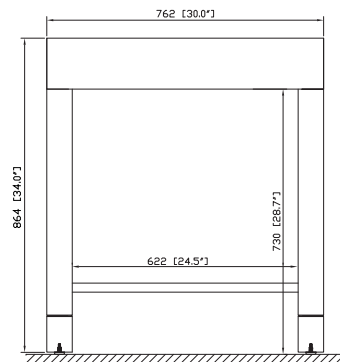

LOFT-V30-DW

Features

- Solid poplar frame and cherry veneer MDF
- Stainless steel towel bars
- Open slatted shelf
- 4" removable legs for vessel application
- Adjustable height levelers
- Under counter or vessel application

Colors / Finishes

- Dark Walnut

Nominal Dimension

- 30W x 21.5D x 34H (inches)

Components

Mirror	LOFT-M24-DW	LOFT-M30-DW
--------	-------------	-------------

Undercounter Application

Vanity Top (VC)	CUT31WT		
Vanity Top (Stone)	SUT31BK	SUT31CW	SUT31GB
Sink	CUM18WT	CUM18LN	

Back

Side

Top

Avanity

CUT31WT

Features

- Vitreous China
- Integrated rectangular bowl
- Top pre-drilled for 8" widespread faucet

Colors / Finishes

White

Nominal Dimension

- 31W x 22D x 7.1H inches
- 787 x 560 x 180 mm

Components

Drain	VC-DRAIN-CP	VC-DRAIN-BN
Vanity	LOFT-V30-DW	MILANO-V30-BK

Product Diagrams