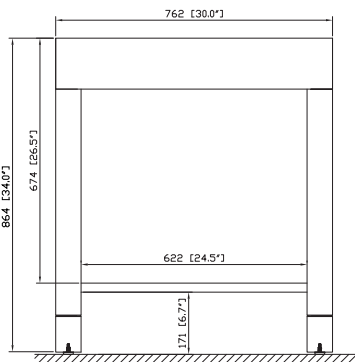

LOFT-V30-DW

Features

- Solid poplar frame and cherry veneer MDF
- Stainless steel towel bars
- Open slatted shelf
- 4" removable legs for vessel application
- Adjustable height levelers
- Under counter or vessel application

Colors / Finishes

- Dark Walnut

Nominal Dimension

- 30W x 21.5D x 34H (inches)

Components

Mirror	LOFT-M24-DW	LOFT-M30-DW
--------	-------------	-------------

Undercounter Application

Vanity Top (VC)	CUT31WT		
Vanity Top (Stone)	SUT31BK	SUT31CW	SUT31GB
Sink	CUM18WT	CUM18LN	

Back

Side

Top

Avanity

CUT31WT

Features

- Vitreous China
- Integrated rectangular bowl
- Top pre-drilled for 8" widespread faucet

Colors / Finishes

White

Nominal Dimension

- 31W x 22D x 7.1H inches
- 787 x 560 x 180 mm

Components

Drain	VC-DRAIN-CP	VC-DRAIN-BN
Vanity	LOFT-V30-DW	MILANO-V30-BK

Product Diagrams