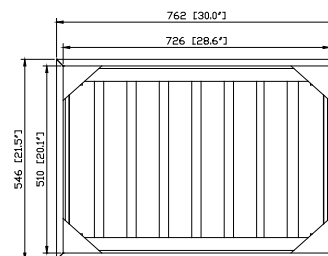

LOFT-V30-DW

Features

- Solid poplar frame and cherry veneer MDF
- Stainless steel towel bars
- Open slatted shelf
- 4" removable legs for vessel application
- Adjustable height levelers
- Under counter or vessel application

Colors / Finishes

- Dark Walnut

Nominal Dimension

- 30W x 21.5D x 34H (inches)

Components

Mirror	LOFT-M24-DW	LOFT-M30-DW
--------	-------------	-------------

Undercounter Application

Vanity Top (VC)	CUT31WT		
Vanity Top (Stone)	SUT31BK	SUT31CW	SUT31GB
Sink	CUM18WT	CUM18LN	

Back

Side

Top

Avanity

CUT31WT

Features

- Vitreous China
- Integrated rectangular bowl
- Top pre-drilled for 8" widespread faucet

Colors / Finishes

White

Nominal Dimension

- 31W x 22D x 7.1H inches
- 787 x 560 x 180 mm

Components

Drain	VC-DRAIN-CP	VC-DRAIN-BN
Vanity	LOFT-V30-DW	MILANO-V30-BK

Product Diagrams