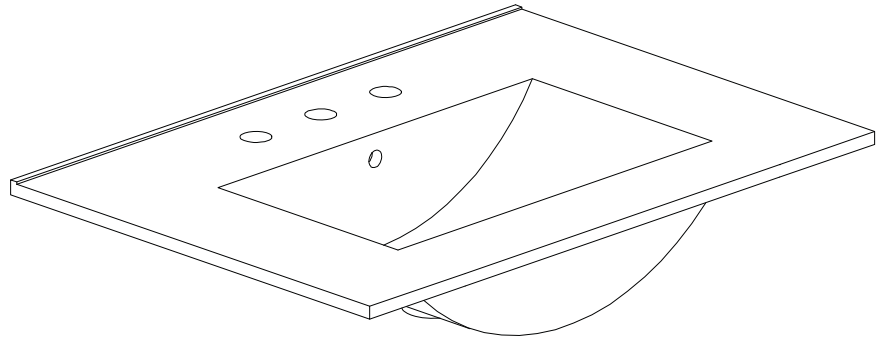

LOFT-V30-DW

Features

- Solid poplar frame and cherry veneer MDF
- Stainless steel towel bars
- Open slatted shelf
- 4" removable legs for vessel application
- Adjustable height levelers
- Under counter or vessel application

Colors / Finishes

- Dark Walnut

Nominal Dimension

- 30W x 21.5D x 34H (inches)

Components

Mirror	LOFT-M24-DW	LOFT-M30-DW
--------	-------------	-------------

Undercounter Application

Vanity Top (VC)	CUT31WT		
Vanity Top (Stone)	SUT31BK	SUT31CW	SUT31GB
Sink	CUM18WT	CUM18LN	

Back

Side

Top

Avanity

CUT31WT

Features

- Vitreous China
- Integrated rectangular bowl
- Top pre-drilled for 8" widespread faucet

Colors / Finishes

White

Nominal Dimension

- 31W x 22D x 7.1H inches
- 787 x 560 x 180 mm

Components

Drain	VC-DRAIN-CP	VC-DRAIN-BN
Vanity	LOFT-V30-DW	MILANO-V30-BK

Product Diagrams