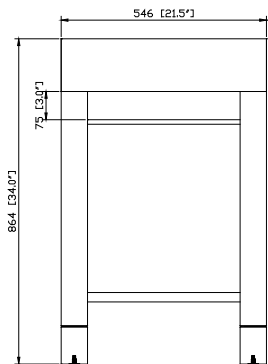

LOFT-V30-DW

Features

- Solid poplar frame and cherry veneer MDF
- Stainless steel towel bars
- Open slatted shelf
- 4" removable legs for vessel application
- Adjustable height levelers
- Under counter or vessel application

Colors / Finishes

- Dark Walnut

Nominal Dimension

- 30W x 21.5D x 34H (inches)

Components

Mirror	LOFT-M24-DW	LOFT-M30-DW
--------	-------------	-------------

Undercounter Application

Vanity Top (VC)	CUT31WT		
Vanity Top (Stone)	SUT31BK	SUT31CW	SUT31GB
Sink	CUM18WT	CUM18LN	

Back

Side

Top

Avanity

CUT31WT

Features

- Vitreous China
- Integrated rectangular bowl
- Top pre-drilled for 8" widespread faucet

Colors / Finishes

White

Nominal Dimension

- 31W x 22D x 7.1H inches
- 787 x 560 x 180 mm

Components

Drain	VC-DRAIN-CP	VC-DRAIN-BN
Vanity	LOFT-V30-DW	MILANO-V30-BK

Product Diagrams