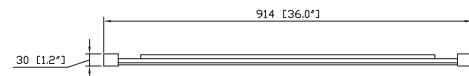

## Nominal Dimension

- 36W x 1.2D x 31.5H (inches)

## Product Diagrams

Front

Back

Side

Top