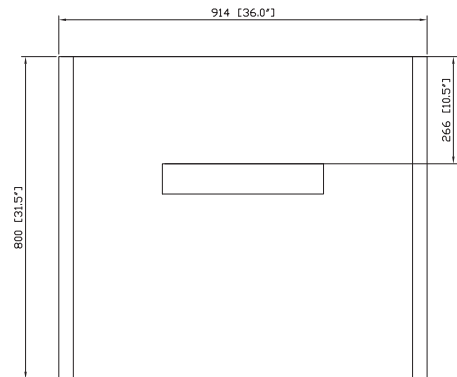

## Nominal Dimension

- 36W x 1.2D x 31.5H (inches)

## Product Diagrams

Front

Back

Side

Top