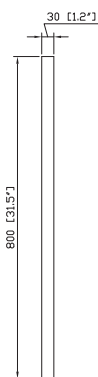

## Features

- Durable poplar wood frame
- Non beveled-edge mirror
- Mirror hangs vertically
- Wall cleat for easy hanging and leveling

## Nominal Dimension

- 36W x 1.2D x 31.5H (inches)

## Components

Vanity	LOFT-V36-DW	LOFT-V48-DW

## Product Diagrams

Front

Back

Side

Top