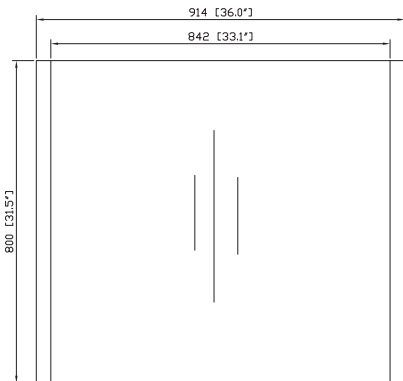

## Nominal Dimension

- 36W x 1.2D x 31.5H (inches)

## Product Diagrams

Front

Back

Side

Top