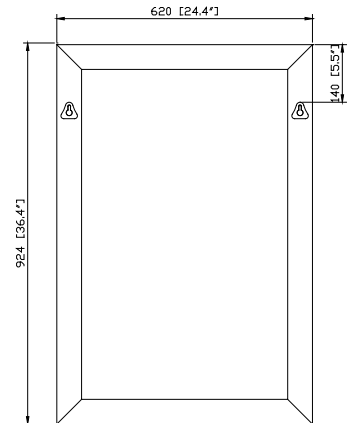

Avanity

KNOX-M24-ZW

Features

- Zebra wood veneer engineer wood
- Non beveled-edge mirror
- Mirror hangs vertically

Colors / Finishes

- Zebra Wood

Nominal Dimension

- 24.4W x 1.6D x 36.4H (inches)

Components

Vanity	KNOX-V39-ZW
--------	-------------

Product Diagrams

Front

Back

Side

Top