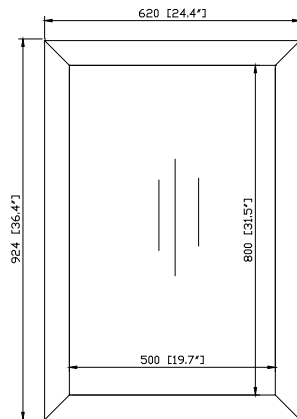

Avanity

KNOX-M24-ZW

Features

- Zebra wood veneer engineer wood
- Non beveled-edge mirror
- Mirror hangs vertically

Colors / Finishes

- Zebra Wood

Nominal Dimension

- 24.4W x 1.6D x 36.4H (inches)

Components

Vanity	KNOX-V39-ZW
--------	-------------

Product Diagrams

Front

Back

Side

Top