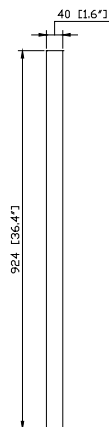

Avanity

KNOX-M24-ZW

Features

- Zebra wood veneer engineer wood
- Non beveled-edge mirror
- Mirror hangs vertically

Colors / Finishes

- Zebra Wood

Nominal Dimension

- 24.4W x 1.6D x 36.4H (inches)

Components

Vanity	KNOX-V39-ZW
--------	-------------

Product Diagrams

Front

Back

Side

Top