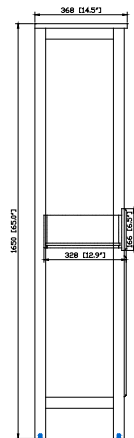

# Avanity

HAMILTON-LT22-FW

## Nominal Dimension

- 22W x 14.5D x 65H (inches)

## Components

Vanity	HAMILTON-V24-FW	HAMILTON-V42-FW
	HAMILTON-V60-FW	

## Product Diagrams

Front

Back

Side

Top