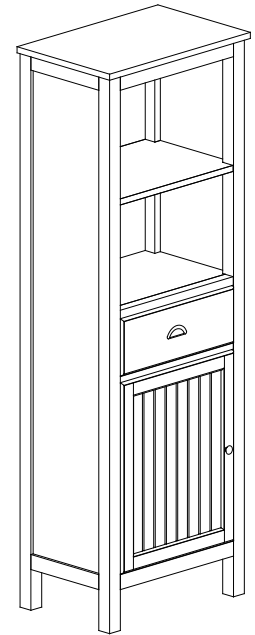

## Features

- Solid poplar frame and MDF
- 1 soft-close door
- 1 soft-close drawer
- Brushed nickel finished hardware
- Adjustable height levelers

## Nominal Dimension

- 22W x 14.5D x 65H (inches)