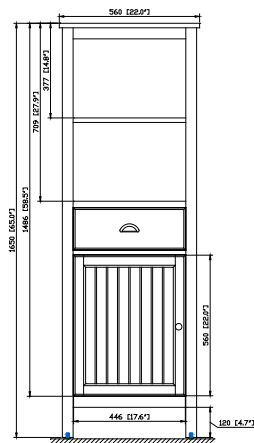

## Nominal Dimension

- 22W x 14.5D x 65H (inches)

## Product Diagrams

Front

Back

Side

Top