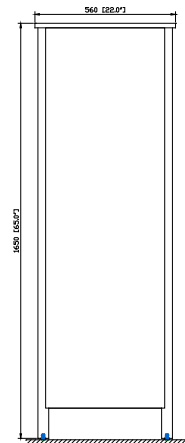

## Nominal Dimension

- 22W x 14.5D x 65H (inches)

## Components

Vanity	HAMILTON-V24-FW	HAMILTON-V42-FW
	HAMILTON-V60-FW	

## Product Diagrams

Front

Back

Side

Top