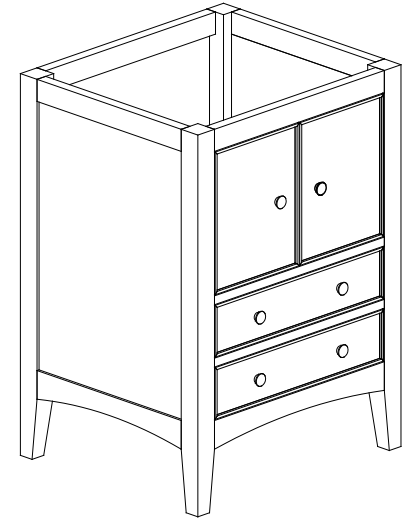

Avanity

CUM18LN / CUM18WT

Features

- Vitreous China
- Undermount application

Colors / Finishes

- WT - White
- LN - Linen

Nominal Dimension

- 18.1W x 15D x 7.9H inches
- 458 x 380 x 200 mm

Product Diagrams

Front

Side

Avanity

WESTWOOD-V30-EB

Features

- Solid Chinese oak frame and veneer with MDF
- 2 soft-close doors
- 2 soft-close drawers
- Adjustable height levelers
- Under counter application

Colors / Finishes

- Ebony

Nominal Dimension

- 30W x 21.5D x 34H (inches)

Components

Mirror	WESTWOOD-M30-EB		
Vanity ToP (VC)	CUT31WT		
Vanity ToP (Stone)	SUT31BK	SUT31GB	SUT31CW
Sink	CUM18WT	CUM18LN	

Product Diagrams

Colors / Finishes

- White washed

Nominal Dimension

- 30W x 21.5D x 34H (inches)

Components

Mirror	WESTWOOD-M30-WW		
Vanity ToP (VC)	CUT31WT		
Vanity ToP (Stone)	SUT31BK	SUT31GB	SUT31CW
Sink	CUM18WT	CUM18LN	