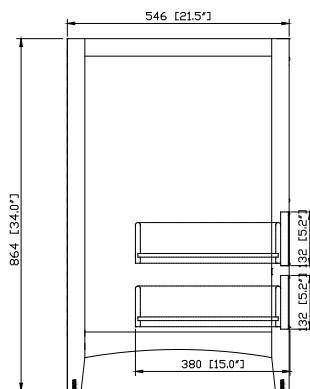

Avanity

WESTWOOD-V30-WW

Features

- Solid Chinese oak frame and veneer with MDF
- 2 soft-close doors
- 2 soft-close drawers
- Adjustable height levelers
- Under counter application

Colors / Finishes

- White washed

Nominal Dimension

- 30W x 21.5D x 34H (inches)

Components

Mirror	WESTWOOD-M30-WW		
Vanity ToP (VC)	CUT31WT		
Vanity ToP (Stone)	SUT31BK	SUT31GB	SUT31CW
Sink	CUM18WT	CUM18LN	

Product Diagrams

Front

Side