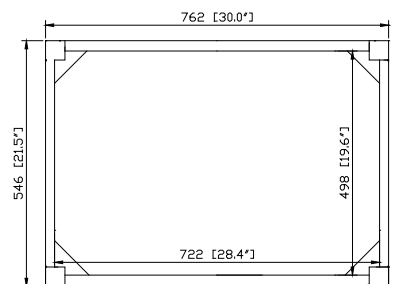

Avanity

WESTWOOD-V30-WW

Features

- Solid Chinese oak frame and veneer with MDF
- 2 soft-close doors
- 2 soft-close drawers
- Adjustable height levelers
- Under counter application

Colors / Finishes

- White washed

Nominal Dimension

- 30W x 21.5D x 34H (inches)

Components

Mirror	WESTWOOD-M30-WW		
Vanity ToP (VC)	CUT31WT		
Vanity ToP (Stone)	SUT31BK	SUT31GB	SUT31CW
Sink	CUM18WT	CUM18LN	

Product Diagrams

Front

Side