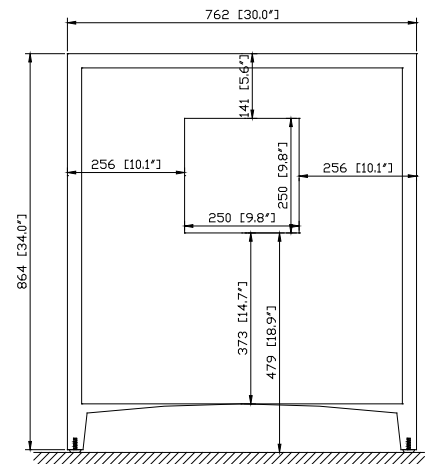

Avanity

WESTWOOD-V30-WW

Features

- Solid Chinese oak frame and veneer with MDF
- 2 soft-close doors
- 2 soft-close drawers
- Adjustable height levelers
- Under counter application

Colors / Finishes

- White washed

Nominal Dimension

- 30W x 21.5D x 34H (inches)

Components

Mirror	WESTWOOD-M30-WW		
Vanity ToP (VC)	CUT31WT		
Vanity ToP (Stone)	SUT31BK	SUT31GB	SUT31CW
Sink	CUM18WT	CUM18LN	

Product Diagrams

Front

Side