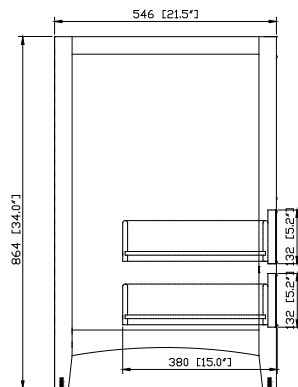

Avanity

WESTWOOD-V30-EB

Features

- Solid Chinese oak frame and veneer with MDF
- 2 soft-close doors
- 2 soft-close drawers
- Adjustable height levelers
- Under counter application

Colors / Finishes

- Ebony

Nominal Dimension

- 30W x 21.5D x 34H (inches)

Components

Mirror	WESTWOOD-M30-EB		
Vanity ToP (VC)	CUT31WT		
Vanity ToP (Stone)	SUT31BK	SUT31GB	SUT31CW
Sink	CUM18WT	CUM18LN	

Product Diagrams

Front

Back

Side

Top