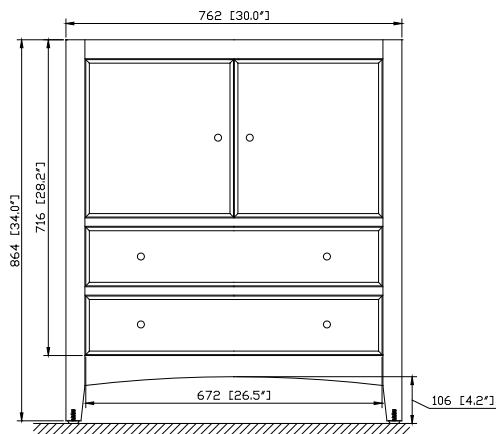

Product Diagrams

Front