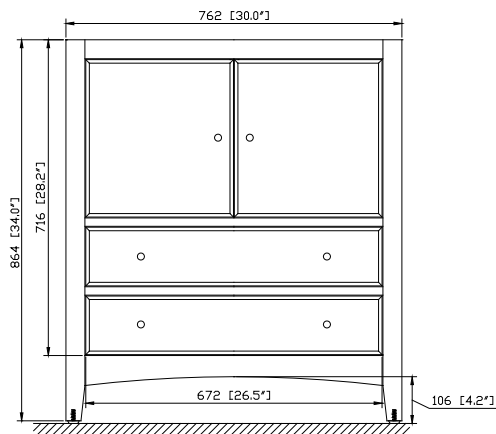

Product Diagrams

Front

Back