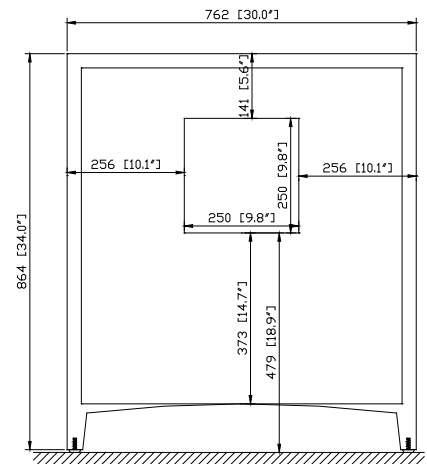

Avanity

WESTWOOD-V30-EB

Features

- Solid Chinese oak frame and veneer with MDF
- 2 soft-close doors
- 2 soft-close drawers
- Adjustable height levelers
- Under counter application

Colors / Finishes

- Ebony

Nominal Dimension

- 30W x 21.5D x 34H (inches)

Components

Mirror	WESTWOOD-M30-EB		
Vanity ToP (VC)	CUT31WT		
Vanity ToP (Stone)	SUT31BK	SUT31GB	SUT31CW
Sink	CUM18WT	CUM18LN	

Product Diagrams

Front

Back

Side

Top