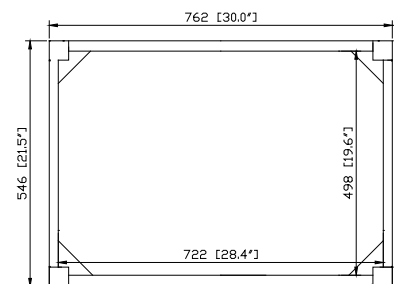

Avanity

WESTWOOD-V30-EB

Features

- Solid Chinese oak frame and veneer with MDF
- 2 soft-close doors
- 2 soft-close drawers
- Adjustable height levelers
- Under counter application

Colors / Finishes

- Ebony

Nominal Dimension

- 30W x 21.5D x 34H (inches)

Components

Mirror	WESTWOOD-M30-EB		
Vanity ToP (VC)	CUT31WT		
Vanity ToP (Stone)	SUT31BK	SUT31GB	SUT31CW
Sink	CUM18WT	CUM18LN	

Product Diagrams

Front

Back

Side

Top