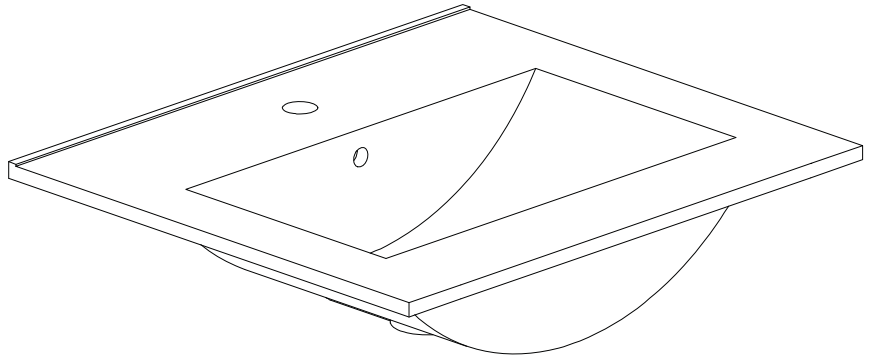

Nominal Dimension

- 24W x 21.5D x 34H (inches)

Components

Mirror	WESTWOOD-M24-EB		
Vanity ToP (VC)	CUT25WT		
Vanity ToP (Stone)	SUT25BK	SUT25GB	SUT25CW
Sink	CUM18WT	CUM18LN	

Product Diagrams

Front

Back

Side

Nominal Dimension

- 24W x 21.5D x 34H (inches)

Components

Mirror	WESTWOOD-M24-WW		
Vanity ToP (VC)	CUT25WT		
Vanity ToP (Stone)	SUT25BK	SUT25GB	SUT25CW
Sink	CUM18WT	CUM18LN	

Product Diagrams

Front

Back

Side

Top

Avanity

CUT25WT

Features

- Vitreous China
- Integrated rectangular bowl
- Top pre-drilled for single faucet

Colors / Finishes

White

Nominal Dimension