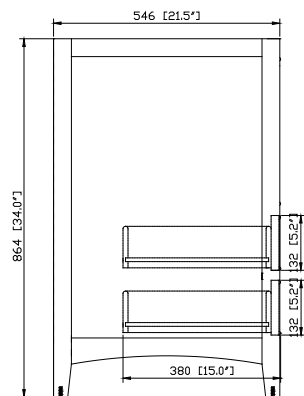

Nominal Dimension

- 24W x 21.5D x 34H (inches)

Components

Mirror	WESTWOOD-M24-EB		
Vanity ToP (VC)	CUT25WT		
Vanity ToP (Stone)	SUT25BK	SUT25GB	SUT25CW
Sink	CUM18WT	CUM18LN	

Product Diagrams

Front

Back

Side

Nominal Dimension

- 24W x 21.5D x 34H (inches)

Components

Mirror	WESTWOOD-M24-WW		
Vanity ToP (VC)	CUT25WT		
Vanity ToP (Stone)	SUT25BK	SUT25GB	SUT25CW
Sink	CUM18WT	CUM18LN	

Product Diagrams

Front

Back

Side

Top

Avanity

CUT25WT

Features

- Vitreous China
- Integrated rectangular bowl
- Top pre-drilled for single faucet

Colors / Finishes

White

Nominal Dimension

- 25W x 22D x 7.1H inches
- 635 x 560 x 180 mm

Components

Drain	VC-DRAIN-CP	VC-DRAIN-BN
Vanity	LOFT-V24-DW	

Product Diagrams

For customer support please call 626 404 7678 weekdays 9:00 to 6:00 PST