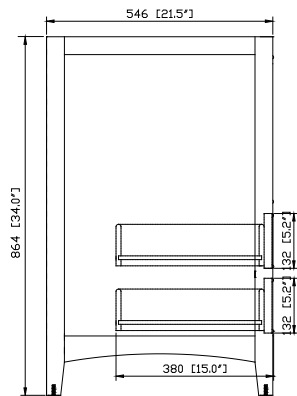

Nominal Dimension

- 24W x 21.5D x 34H (inches)

Components

Mirror	WESTWOOD-M24-EB		
Vanity ToP (VC)	CUT25WT		
Vanity ToP (Stone)	SUT25BK	SUT25GB	SUT25CW
Sink	CUM18WT	CUM18LN	

Product Diagrams

Front

Back

Side

Nominal Dimension

- 24W x 21.5D x 34H (inches)

Components

Mirror	WESTWOOD-M24-WW		
Vanity ToP (VC)	CUT25WT		
Vanity ToP (Stone)	SUT25BK	SUT25GB	SUT25CW
Sink	CUM18WT	CUM18LN	

Product Diagrams

Front

Back

Side

- 25W x 22D x 7.1H inches
- 635 x 560 x 180 mm

Components

Drain	VC-DRAIN-CP	VC-DRAIN-BN
Vanity	LOFT-V24-DW	

Product Diagrams

For customer support please call 626 404 7678 weekdays 9:00 to 6:00 PST