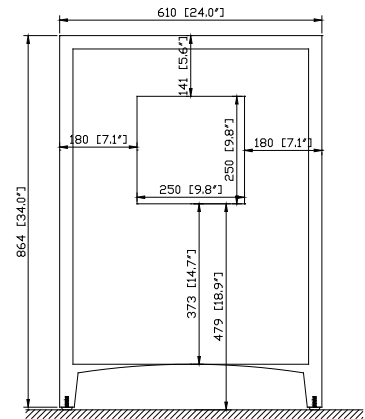

Nominal Dimension

- 24W x 21.5D x 34H (inches)

Components

Mirror	WESTWOOD-M24-EB		
Vanity ToP (VC)	CUT25WT		
Vanity ToP (Stone)	SUT25BK	SUT25GB	SUT25CW
Sink	CUM18WT	CUM18LN	

Product Diagrams

Front

Back

Side

Nominal Dimension

- 24W x 21.5D x 34H (inches)

Components

Mirror	WESTWOOD-M24-WW		
Vanity ToP (VC)	CUT25WT		
Vanity ToP (Stone)	SUT25BK	SUT25GB	SUT25CW
Sink	CUM18WT	CUM18LN	

Product Diagrams

Front

Back

Side

- 25W x 22D x 7.1H inches
- 635 x 560 x 180 mm

Components

Drain	VC-DRAIN-CP	VC-DRAIN-BN
Vanity	LOFT-V24-DW	

Product Diagrams

For customer support please call 626 404 7678 weekdays 9:00 to 6:00 PST