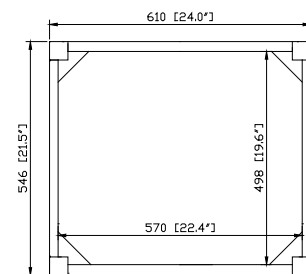

Avanity

WESTWOOD-V24-WW

Features

- Solid Chinese oak frame and veneer with MDF
- 2 soft-close doors
- 2 soft-close drawers
- Adjustable height levelers
- Under counter application

Colors / Finishes

- White washed

Nominal Dimension

- 24W x 21.5D x 34H (inches)

Components

Mirror	WESTWOOD-M24-WW		
Vanity ToP (VC)	CUT25WT		
Vanity ToP (Stone)	SUT25BK	SUT25GB	SUT25CW
Sink	CUM18WT	CUM18LN	

Product Diagrams

Front

Back

Side

Top