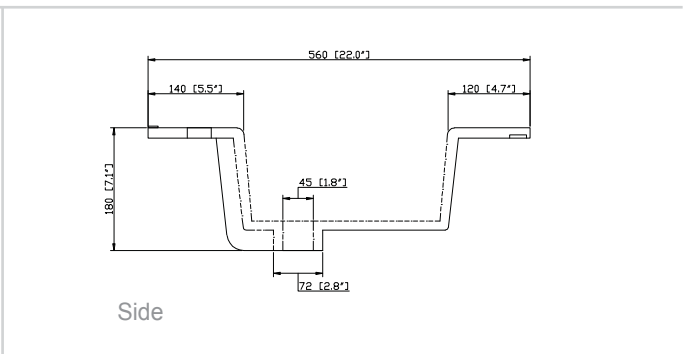

Nominal Dimension

- 24W x 21.5D x 34H (inches)

Components

Mirror	WESTWOOD-M24-EB		
Vanity ToP (VC)	CUT25WT		
Vanity ToP (Stone)	SUT25BK	SUT25GB	SUT25CW
Sink	CUM18WT	CUM18LN	

Product Diagrams

Front

Back

Side

Nominal Dimension

- 24W x 21.5D x 34H (inches)

Components

Mirror	WESTWOOD-M24-WW		
Vanity ToP (VC)	CUT25WT		
Vanity ToP (Stone)	SUT25BK	SUT25GB	SUT25CW
Sink	CUM18WT	CUM18LN	

Product Diagrams

Front

Back

Side

Top

Avanity

CUT25WT

Features

- Vitreous China
- Integrated rectangular bowl
- Top pre-drilled for single faucet

Colors / Finishes

White

Nominal Dimension

- 25W x 22D x 7.1H inches
- 635 x 560 x 180 mm

Components

Drain	VC-DRAIN-CP	VC-DRAIN-BN
Vanity	LOFT-V24-DW	

Product Diagrams

For customer support please call 626 404 7678 weekdays 9:00 to 6:00 PST