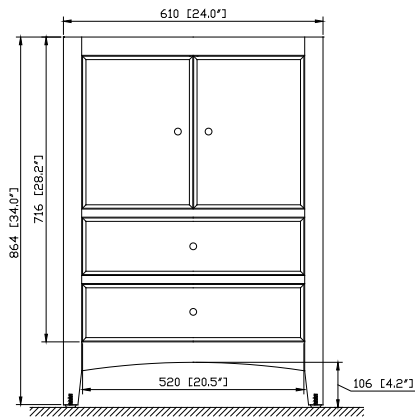

Nominal Dimension

- 24W x 21.5D x 34H (inches)

Components

Mirror	WESTWOOD-M24-EB		
Vanity ToP (VC)	CUT25WT		
Vanity ToP (Stone)	SUT25BK	SUT25GB	SUT25CW
Sink	CUM18WT	CUM18LN	

Product Diagrams

Front

Back

Side

Nominal Dimension

- 24W x 21.5D x 34H (inches)

Components

Mirror	WESTWOOD-M24-WW		
Vanity ToP (VC)	CUT25WT		
Vanity ToP (Stone)	SUT25BK	SUT25GB	SUT25CW
Sink	CUM18WT	CUM18LN	

Product Diagrams

Front

Back

Side

- 25W x 22D x 7.1H inches
- 635 x 560 x 180 mm

Components

Drain	VC-DRAIN-CP	VC-DRAIN-BN
Vanity	LOFT-V24-DW	

Product Diagrams

For customer support please call 626 404 7678 weekdays 9:00 to 6:00 PST