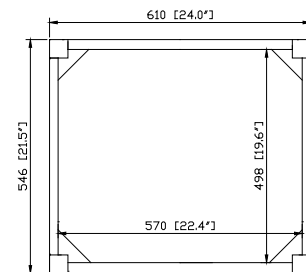

Avanity

WESTWOOD-V24-EB

Features

- Solid Chinese oak frame and veneer with MDF
- 2 soft-close doors
- 2 soft-close drawers
- Adjustable height levelers
- Under counter application

Colors / Finishes

- Ebony

Nominal Dimension

- 24W x 21.5D x 34H (inches)

Components

Mirror	WESTWOOD-M24-EB		
Vanity ToP (VC)	CUT25WT		
Vanity ToP (Stone)	SUT25BK	SUT25GB	SUT25CW
Sink	CUM18WT	CUM18LN	

Product Diagrams

Front

Back

Side

Top