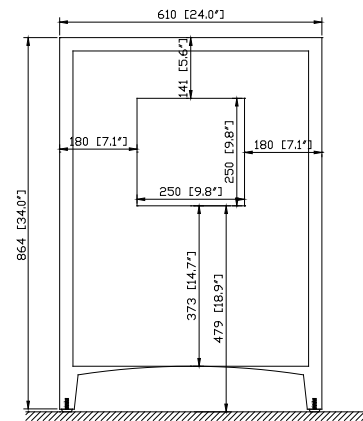

Nominal Dimension

- 24W x 21.5D x 34H (inches)

Components

Mirror	WESTWOOD-M24-EB		
Vanity ToP (VC)	CUT25WT		
Vanity ToP (Stone)	SUT25BK	SUT25GB	SUT25CW
Sink	CUM18WT	CUM18LN	

Product Diagrams

Front

Back

Side

Nominal Dimension

- 24W x 21.5D x 34H (inches)

Components

Mirror	WESTWOOD-M24-WW		
Vanity ToP (VC)	CUT25WT		
Vanity ToP (Stone)	SUT25BK	SUT25GB	SUT25CW
Sink	CUM18WT	CUM18LN	

Product Diagrams

Front

Back

Side

Top

Avanity

CUT25WT

Features

- Vitreous China
- Integrated rectangular bowl
- Top pre-drilled for single faucet

Colors / Finishes

White

Nominal Dimension

- 25W x 22D x 7.1H inches
- 635 x 560 x 180 mm

Components

Drain	VC-DRAIN-CP	VC-DRAIN-BN
Vanity	LOFT-V24-DW	

Product Diagrams

For customer support please call 626 404 7678 weekdays 9:00 to 6:00 PST