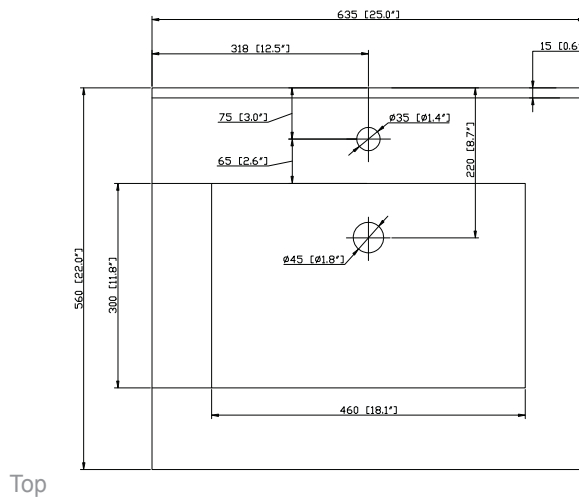

Nominal Dimension

- 24W x 21.5D x 34H (inches)

Components

Mirror	WESTWOOD-M24-EB		
Vanity ToP (VC)	CUT25WT		
Vanity ToP (Stone)	SUT25BK	SUT25GB	SUT25CW
Sink	CUM18WT	CUM18LN	

Product Diagrams

Front

Back

Side

Nominal Dimension

- 24W x 21.5D x 34H (inches)

Components

Mirror	WESTWOOD-M24-WW		
Vanity ToP (VC)	CUT25WT		
Vanity ToP (Stone)	SUT25BK	SUT25GB	SUT25CW
Sink	CUM18WT	CUM18LN	

Product Diagrams

Front

Back

Side

Top

Avanity

CUT25WT

Features

- Vitreous China
- Integrated rectangular bowl
- Top pre-drilled for single faucet

Colors / Finishes

White

Nominal Dimension

- 25W x 22D x 7.1H inches
- 635 x 560 x 180 mm

Components

Drain	VC-DRAIN-CP	VC-DRAIN-BN
Vanity	LOFT-V24-DW	

Product Diagrams

For customer support please call 626 404 7678 weekdays 9:00 to 6:00 PST