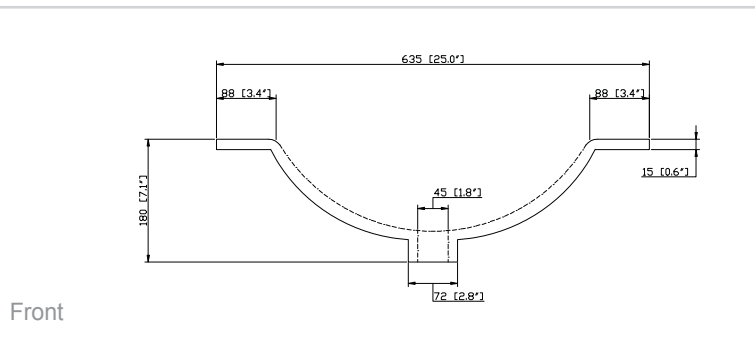

Nominal Dimension

- 24W x 21.5D x 34H (inches)

Components

Mirror	WESTWOOD-M24-EB		
Vanity ToP (VC)	CUT25WT		
Vanity ToP (Stone)	SUT25BK	SUT25GB	SUT25CW
Sink	CUM18WT	CUM18LN	

Product Diagrams

Front

Back

Side

Nominal Dimension

- 24W x 21.5D x 34H (inches)

Components

Mirror	WESTWOOD-M24-WW		
Vanity ToP (VC)	CUT25WT		
Vanity ToP (Stone)	SUT25BK	SUT25GB	SUT25CW
Sink	CUM18WT	CUM18LN	

Product Diagrams

Front

Back

Side

Top

Avanity

CUT25WT

Features

- Vitreous China
- Integrated rectangular bowl
- Top pre-drilled for single faucet

Colors / Finishes

White

Nominal Dimension

- 25W x 22D x 7.1H inches
- 635 x 560 x 180 mm

Components

Drain	VC-DRAIN-CP	VC-DRAIN-BN
Vanity	LOFT-V24-DW	

Product Diagrams

For customer support please call 626 404 7678 weekdays 9:00 to 6:00 PST