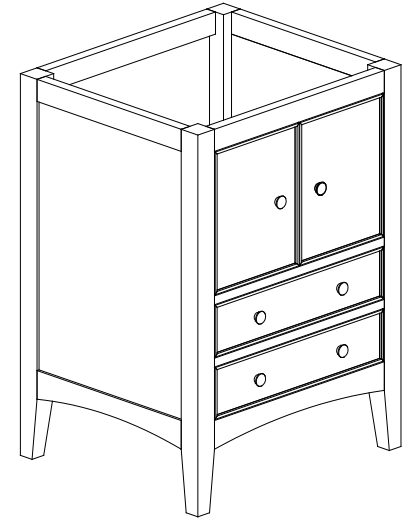

Nominal Dimension

- 24W x 21.5D x 34H (inches)

Components

Mirror	WESTWOOD-M24-EB		
Vanity ToP (VC)	CUT25WT		
Vanity ToP (Stone)	SUT25BK	SUT25GB	SUT25CW
Sink	CUM18WT	CUM18LN	

Product Diagrams

Front

Back

Side

Top

Avanity

WESTWOOD-V24-WW

Features

- Solid Chinese oak frame and veneer with MDF
- 2 soft-close doors
- 2 soft-close drawers
- Adjustable height levelers
- Under counter application

Colors / Finishes

- White washed

Nominal Dimension

- 24W x 21.5D x 34H (inches)

Components

Mirror	WESTWOOD-M24-WW		
Vanity ToP (VC)	CUT25WT		
Vanity ToP (Stone)	SUT25BK	SUT25GB	SUT25CW
Sink	CUM18WT	CUM18LN	

Product Diagrams

Front

Back

Side