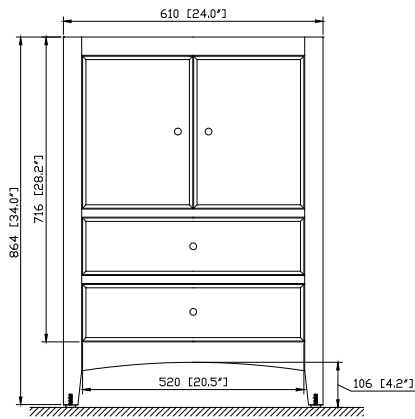

Nominal Dimension

- 24W x 21.5D x 34H (inches)

Components

Mirror	WESTWOOD-M24-EB		
Vanity ToP (VC)	CUT25WT		
Vanity ToP (Stone)	SUT25BK	SUT25GB	SUT25CW
Sink	CUM18WT	CUM18LN	

Product Diagrams

Front

Back

Side

Nominal Dimension

- 24W x 21.5D x 34H (inches)

Components

Mirror	WESTWOOD-M24-WW		
Vanity ToP (VC)	CUT25WT		
Vanity ToP (Stone)	SUT25BK	SUT25GB	SUT25CW
Sink	CUM18WT	CUM18LN	

Product Diagrams

Front

Back

Side

- 25W x 22D x 7.1H inches
- 635 x 560 x 180 mm

Components

Drain	VC-DRAIN-CP	VC-DRAIN-BN
Vanity	LOFT-V24-DW	

Product Diagrams

For customer support please call 626 404 7678 weekdays 9:00 to 6:00 PST