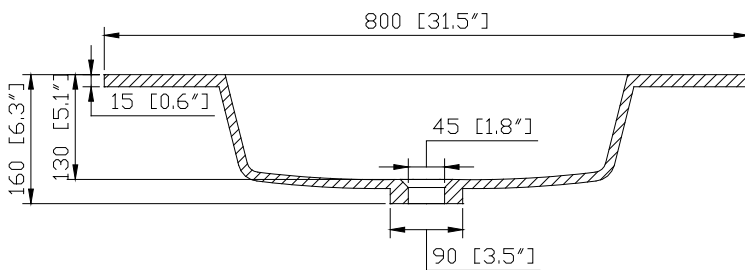

Nominal Dimension

31.1W x 20.3D x 23.6H inches

Components

Mirror	SONOMA-M24		
Vanity Top (VC)	VUT310MT	VUT310GL	
Linen Tower	SONOMA-WC12-IW	SONOMA-WC12-RK	SONOMA-WC12-WT

Product Diagrams

Front

Back

Side

- 31.5W x 20.5D x 6.3H inches
- 800 x 520 x 160 mm

Components

Drain	VC-DRAIN-CP	VC-DRAIN-BN
Vanity	SONOMA-V31-WT	SONOMA-V31-RK
	SONOMA-V31-IW	

Product Diagrams

Top

Front

Side