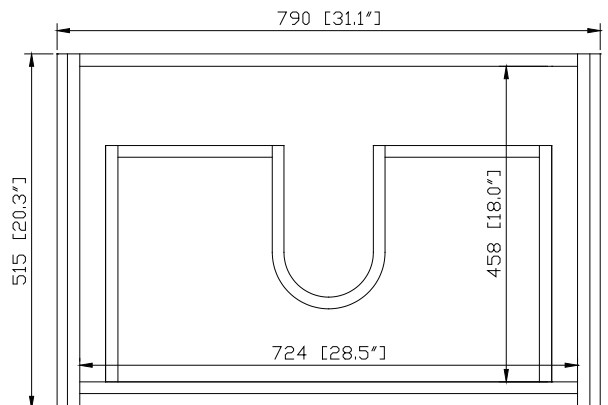

Nominal Dimension

31.1W x 20.3D x 23.6H inches

Components

Mirror	SONOMA-M24		
Vanity Top (VC)	VUT310MT	VUT310GL	
Linen Tower	SONOMA-WC12-IW	SONOMA-WC12-RK	SONOMA-WC12-WT

Product Diagrams

Front

Back

Side

- 31.5W x 20.5D x 6.3H inches
- 800 x 520 x 160 mm

Components

Drain	VC-DRAIN-CP	VC-DRAIN-BN
Vanity	SONOMA-V31-WT	SONOMA-V31-RK
	SONOMA-V31-IW	

Product Diagrams

Top

Front

Side