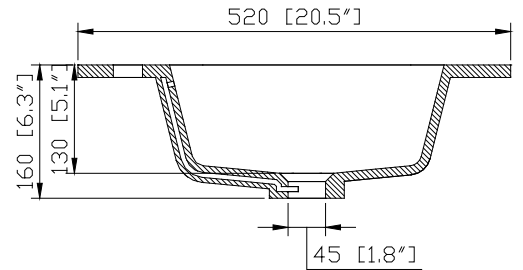

Nominal Dimension

31.1W x 20.3D x 23.6H inches

Components

Mirror	SONOMA-M24		
Vanity Top (VC)	VUT310MT	VUT310GL	
Linen Tower	SONOMA-WC12-IW	SONOMA-WC12-RK	SONOMA-WC12-WT

Product Diagrams

Front

Back

Side

Top

Avanity

VUT31GL/VUT31MT

Features

- VersaStone Pure Acrylic solid surface
- Integrated rectangular bowl
- Top pre-drilled for single faucet

Colors / Finishes

- GL - Glossy
- MT - Matte

Nominal Dimension

- 31.5W x 20.5D x 6.3H inches
- 800 x 520 x 160 mm

Components

Drain	VC-DRAIN-CP	VC-DRAIN-BN
Vanity	SONOMA-V31-WT	SONOMA-V31-RK
	SONOMA-V31-IW	

Product Diagrams

Top

Front

Side