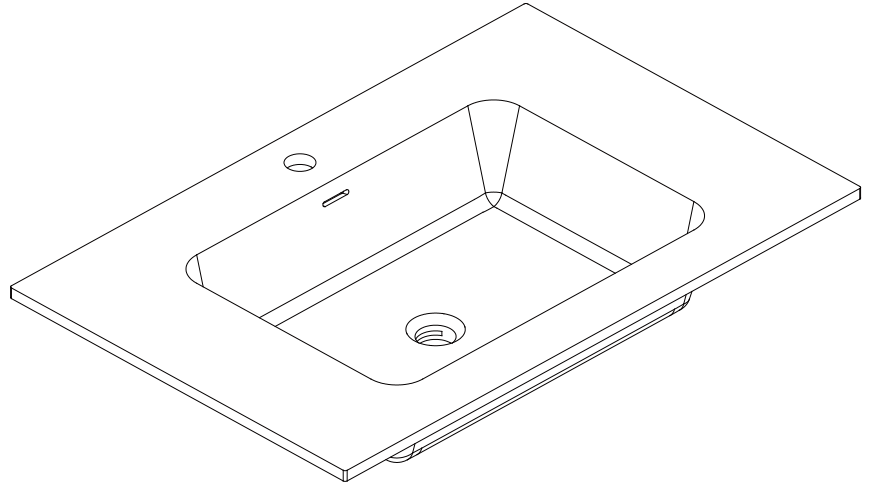

Avanity

SONOMA-V31-IW
SONOMA-V31-RK
SONOMA-V31-WT

Features

- Laminated hardwood plywood
- 1 soft-close drawer with blum hardware
- 1 open shelf
- Wall hung design with hardware included

Colors / Finishes

- Iron Wood
- Restored Kahki Wood
- Glossy White

Nominal Dimension

31.1W x 20.3D x 23.6H inches

Components

Mirror	SONOMA-M24		
Vanity Top (VC)	VUT310MT	VUT310GL	
Linen Tower	SONOMA-WC12-IW	SONOMA-WC12-RK	SONOMA-WC12-WT

Product Diagrams

Front

Back

Side

Top

Avanity

VUT31GL/VUT31MT

Features

- VersaStone Pure Acrylic solid surface
- Integrated rectangular bowl
- Top pre-drilled for single faucet

Colors / Finishes

- GL - Glossy
- MT - Matte

Nominal Dimension

- 31.5W x 20.5D x 6.3H inches
- 800 x 520 x 160 mm

Components

Drain	VC-DRAIN-CP	VC-DRAIN-BN
Vanity	SONOMA-V31-WT	SONOMA-V31-RK
	SONOMA-V31-IW	

Product Diagrams

Top

Front

Side