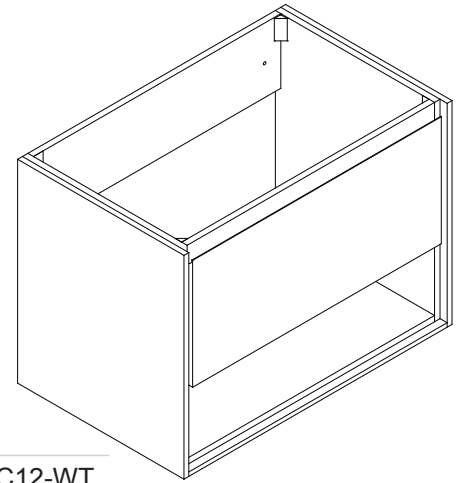

Avanity

SONOMA-V31-IW
SONOMA-V31-RK
SONOMA-V31-WT

Features

- Laminated hardwood plywood
- 1 soft-close drawer with blum hardware
- 1 open shelf
- Wall hung design with hardware included

Colors / Finishes

- Iron Wood
- Restored Kahki Wood
- Glossy White

Nominal Dimension

31.1W x 20.3D x 23.6H inches

Components

Mirror	SONOMA-M24		
Vanity Top (VC)	VUT310MT	VUT310GL	
Linen Tower	SONOMA-WC12-IW	SONOMA-WC12-RK	SONOMA-WC12-WT

Product Diagrams

Front

Back

Side

Top

Avanity

VUT31GL/VUT31MT

Features

- VersaStone Pure Acrylic solid surface
- Integrated rectangular bowl
- Top pre-drilled for single faucet

Colors / Finishes

- GL - Glossy
- MT - Matte

Nominal Dimension

- 31.5W x 20.5D x 6.3H inches
- 800 x 520 x 160 mm

Components

Drain	VC-DRAIN-CP	VC-DRAIN-BN
Vanity	SONOMA-V31-WT	SONOMA-V31-RK
	SONOMA-V31-IW	

Product Diagrams

Top

Front

Side