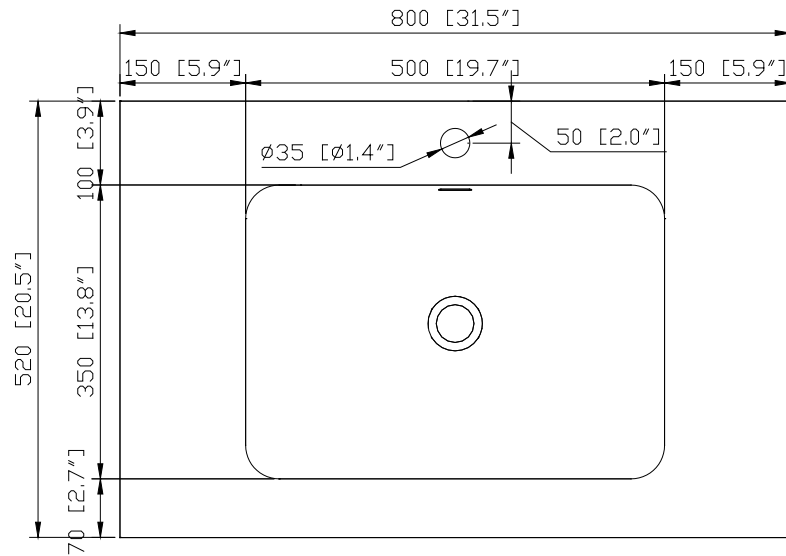

Nominal Dimension

31.1W x 20.3D x 23.6H inches

Components

Mirror	SONOMA-M24		
Vanity Top (VC)	VUT310MT	VUT310GL	
Linen Tower	SONOMA-WC12-IW	SONOMA-WC12-RK	SONOMA-WC12-WT

Product Diagrams

Front

Back

Side

Top

Avanity

VUT31GL/VUT31MT

Features

- VersaStone Pure Acrylic solid surface
- Integrated rectangular bowl
- Top pre-drilled for single faucet

Colors / Finishes

- GL - Glossy
- MT - Matte

Nominal Dimension

- 31.5W x 20.5D x 6.3H inches
- 800 x 520 x 160 mm

Components

Drain	VC-DRAIN-CP	VC-DRAIN-BN
Vanity	SONOMA-V31-WT	SONOMA-V31-RK
	SONOMA-V31-IW	

Product Diagrams

Top

Front

Side