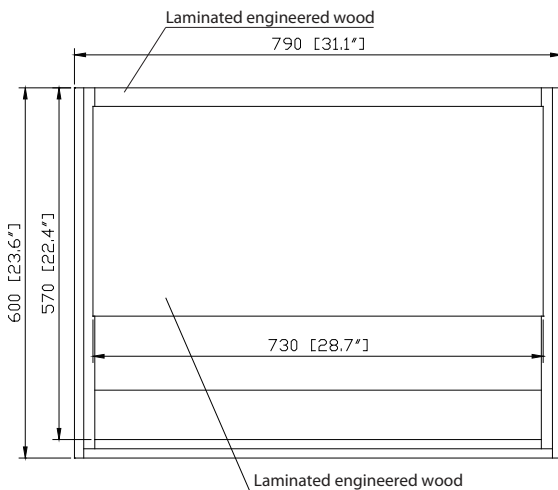

Nominal Dimension

31.1W x 20.3D x 23.6H inches

Components

Mirror	SONOMA-M24		
Vanity Top (VC)	VUT310MT	VUT310GL	
Linen Tower	SONOMA-WC12-IW	SONOMA-WC12-RK	SONOMA-WC12-WT

Product Diagrams

Front

Back

Side

Top

Avanity

VUT31GL/VUT31MT

Features

- VersaStone Pure Acrylic solid surface
- Integrated rectangular bowl
- Top pre-drilled for single faucet

Colors / Finishes

- GL - Glossy
- MT - Matte

Nominal Dimension

- 31.5W x 20.5D x 6.3H inches
- 800 x 520 x 160 mm

Components

Drain	VC-DRAIN-CP	VC-DRAIN-BN
Vanity	SONOMA-V31-WT	SONOMA-V31-RK
	SONOMA-V31-IW	

Product Diagrams

Top

Front

Side