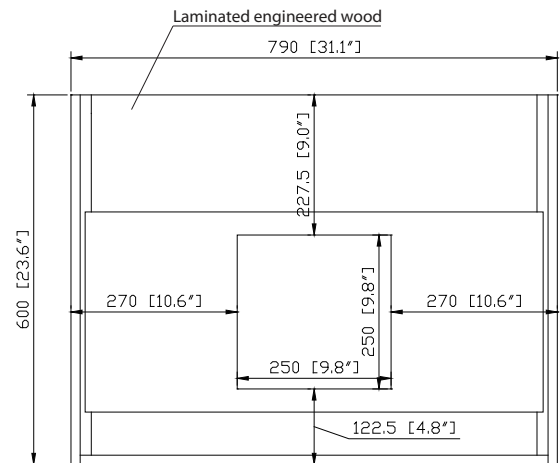

Nominal Dimension

31.1W x 20.3D x 23.6H inches

Components

Mirror	SONOMA-M24		
Vanity Top (VC)	VUT310MT	VUT310GL	
Linen Tower	SONOMA-WC12-IW	SONOMA-WC12-RK	SONOMA-WC12-WT

Product Diagrams

Front

Back

Side

Top

Avanity

VUT31GL/VUT31MT

Features

- VersaStone Pure Acrylic solid surface
- Integrated rectangular bowl
- Top pre-drilled for single faucet

Colors / Finishes

- GL - Glossy
- MT - Matte

Nominal Dimension

- 31.5W x 20.5D x 6.3H inches
- 800 x 520 x 160 mm

Components

Drain	VC-DRAIN-CP	VC-DRAIN-BN
Vanity	SONOMA-V31-WT	SONOMA-V31-RK
	SONOMA-V31-IW	

Product Diagrams

Top

Front

Side