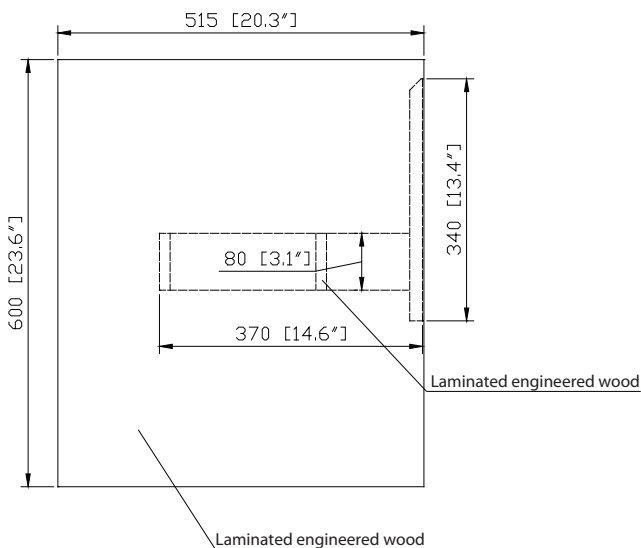

Nominal Dimension

31.1W x 20.3D x 23.6H inches

Components

Mirror	SONOMA-M24		
Vanity Top (VC)	VUT310MT	VUT310GL	
Linen Tower	SONOMA-WC12-IW	SONOMA-WC12-RK	SONOMA-WC12-WT

Product Diagrams

Front

Back

Side

Top

Avanity

VUT31GL/VUT31MT

Features

- VersaStone Pure Acrylic solid surface
- Integrated rectangular bowl
- Top pre-drilled for single faucet

Colors / Finishes

- GL - Glossy
- MT - Matte

Nominal Dimension

- 31.5W x 20.5D x 6.3H inches
- 800 x 520 x 160 mm

Components

Drain	VC-DRAIN-CP	VC-DRAIN-BN
Vanity	SONOMA-V31-WT	SONOMA-V31-RK
	SONOMA-V31-IW	

Product Diagrams

Top

Front

Side