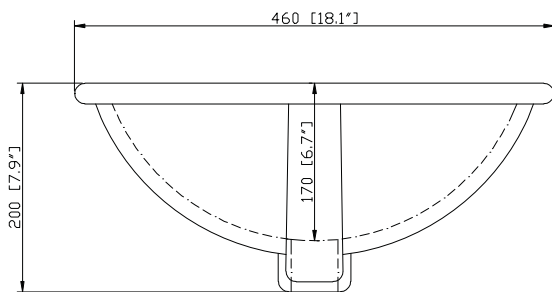

## Nominal Dimension

- 36W x 3.2D x 40H (inches)

## Product Diagrams

Front

Back

Side

Top

*Avanity*

CUM18LN / CUM18WT

**Features**

- Vitreous China
- Undermount application

**Colors / Finishes**

- WT - White
- LN - Linen

**Nominal Dimension**

- 18.1W x 15D x 7.9H inches
- 458 x 380 x 200 mm

**Components**

<b>Drain</b>	VC-DRAIN-CP	VC-DRAIN-BN					
<b>Vanity Top</b>	SUT25BK	SUT25CW	SUT25GB	SUT31BK	SUT31CW	SUT31GB	SUT37BK
	SUT37GB	SUT49BK	SUT49CW	SUT49GB	SUT37CW	SUT61BK	SUT61CW
	SUT61GB	SUT73BK	SUT73CW	SUT73GB			

**Product Diagrams**

Front

Side