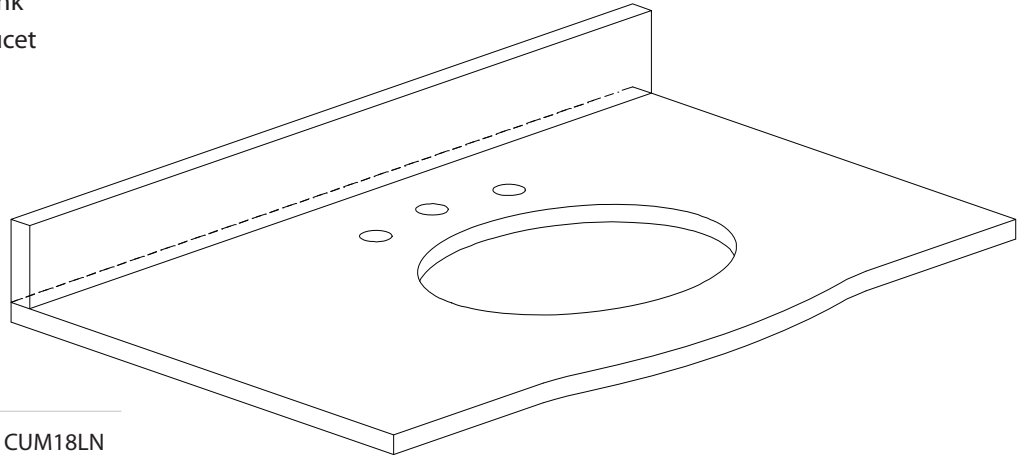

*Avanity*

PROVENCE-SUT37BN

**Features**

- Natural imperial brown granite
- Top cutout for single undermount sink
- Top pre-drilled for 8" widespread faucet
- 4" backsplash included

**Colors / Finishes**

Imperial Brown

**Nominal Dimension**

- 37W x 22D x 0.7H inches
- 939 x 560 x 18 mm

**Components**

Sink	CUM18WT	CUM18LN
Vanity	PROVENCE-V36-AC	

**Product Diagrams**

## Nominal Dimension

- 36W x 3.2D x 40H (inches)

- Vitreous China
- Undermount application

**Colors / Finishes**

- WT - White
- LN - Linen

**Nominal Dimension**

- 18.1W x 15D x 7.9H inches
- 458 x 380 x 200 mm

**Components**

<b>Drain</b>	VC-DRAIN-CP	VC-DRAIN-BN					
<b>Vanity Top</b>	SUT25BK	SUT25CW	SUT25GB	SUT31BK	SUT31CW	SUT31GB	SUT37BK
	SUT37GB	SUT49BK	SUT49CW	SUT49GB	SUT37CW	SUT61BK	SUT61CW
	SUT61GB	SUT73BK	SUT73CW	SUT73GB			