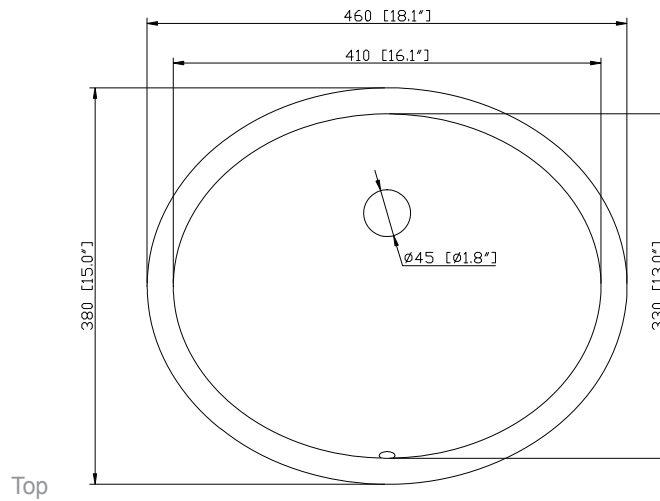

## Nominal Dimension

- 36W x 3.2D x 40H (inches)

## Product Diagrams

Front

Back

Side

Top

*Avanity*

CUM18LN / CUM18WT

**Features**

- Vitreous China
- Undermount application

**Colors / Finishes**

- WT - White
- LN - Linen

**Nominal Dimension**

- 18.1W x 15D x 7.9H inches
- 458 x 380 x 200 mm

**Components**

<b>Drain</b>	VC-DRAIN-CP	VC-DRAIN-BN					
<b>Vanity Top</b>	SUT25BK	SUT25CW	SUT25GB	SUT31BK	SUT31CW	SUT31GB	SUT37BK
	SUT37GB	SUT49BK	SUT49CW	SUT49GB	SUT37CW	SUT61BK	SUT61CW
	SUT61GB	SUT73BK	SUT73CW	SUT73GB			

**Product Diagrams**

Front

Side