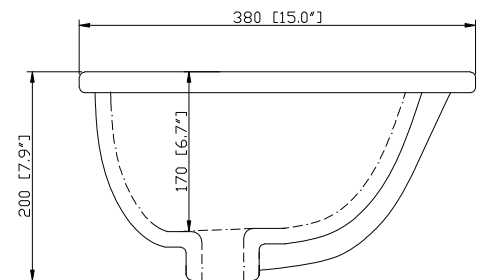

## Nominal Dimension

- 36W x 3.2D x 40H (inches)

## Product Diagrams

Front

Back

Side

Top

*Avanity*

CUM18LN / CUM18WT

**Features**

- Vitreous China
- Undermount application

**Colors / Finishes**

- WT - White
- LN - Linen

**Nominal Dimension**

- 18.1W x 15D x 7.9H inches
- 458 x 380 x 200 mm

**Components**

<b>Drain</b>	VC-DRAIN-CP	VC-DRAIN-BN					
<b>Vanity Top</b>	SUT25BK	SUT25CW	SUT25GB	SUT31BK	SUT31CW	SUT31GB	SUT37BK
	SUT37GB	SUT49BK	SUT49CW	SUT49GB	SUT37CW	SUT61BK	SUT61CW
	SUT61GB	SUT73BK	SUT73CW	SUT73GB			

**Product Diagrams**

Front

Side