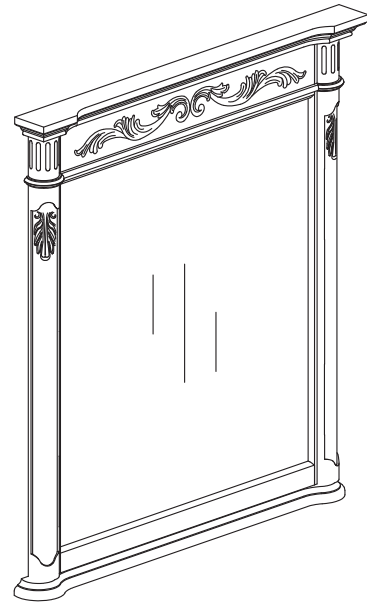

**Nominal Dimension**

- 37W x 22D x 0.7H inches
- 939 x 560 x 18 mm

**Components**

Sink	CUM18WT	CUM18LN
Vanity	PROVENCE-V36-AC	

**Product Diagrams**

## Features

- Durable poplar wood frame
- Beveled-edge mirror
- Hand-carved wood details
- Mirror hangs vertically
- Wall cleat for easy hanging and leveling

## Nominal Dimension

- 36W x 3.2D x 40H (inches)