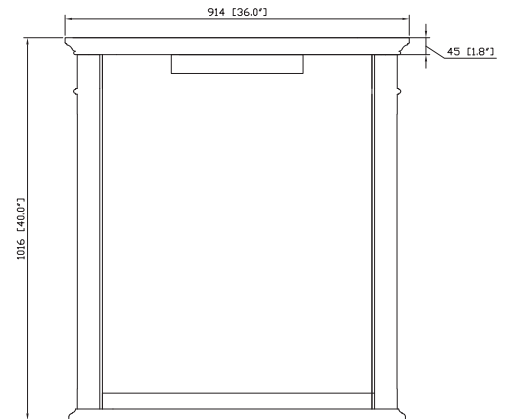

Avanity

PROVENCE-M36-AC

Features

- Durable poplar wood frame
- Beveled-edge mirror
- Hand-carved wood details
- Mirror hangs vertically
- Wall cleat for easy hanging and leveling

Colors / Finishes

- Antique Cherry

Nominal Dimension

- 36W x 3.2D x 40H (inches)

Components

Vanity

PROVENCE-V36-AC

PROVENCE-V48-AC

Product Diagrams

Front

Back

Side

Top