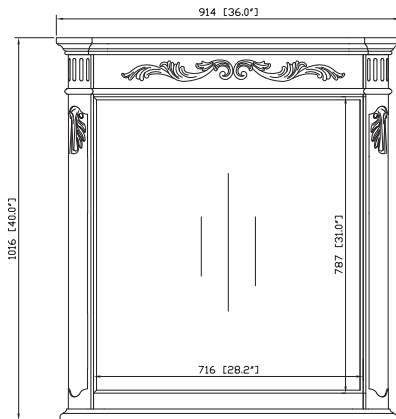

Product Diagrams

Front

Back