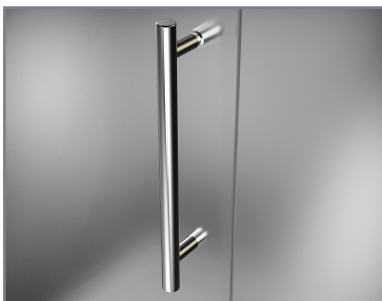

# Aston Belmore TDR 965-60

FRAMELESS

- CH** CHROME HARDWARE
- SS** STAINLESS STEEL HARDWARE
- ORB** OIL RUBBED BRONZE HARDWARE

MODEL	WALL OPENING(A)	DOOR PANEL WIDTH(B)	FIXED PANEL WIDTH(C)	HEIGHT (D)	HANDLE HEIGHT(E)	ENTRY OPEN(F)
TDR965-60-10	59 1/4" - 60 1/4"	27 5/8"	31 5/8"	60"	30 1/4"	25 5/8" - 26 5/8"

ASTON  
**STARCAST**  
FROM EnduroShield

POLISHED CHROME

STAINLESS STEEL

OIL RUBBED BRONZE

CLEAR GLASS