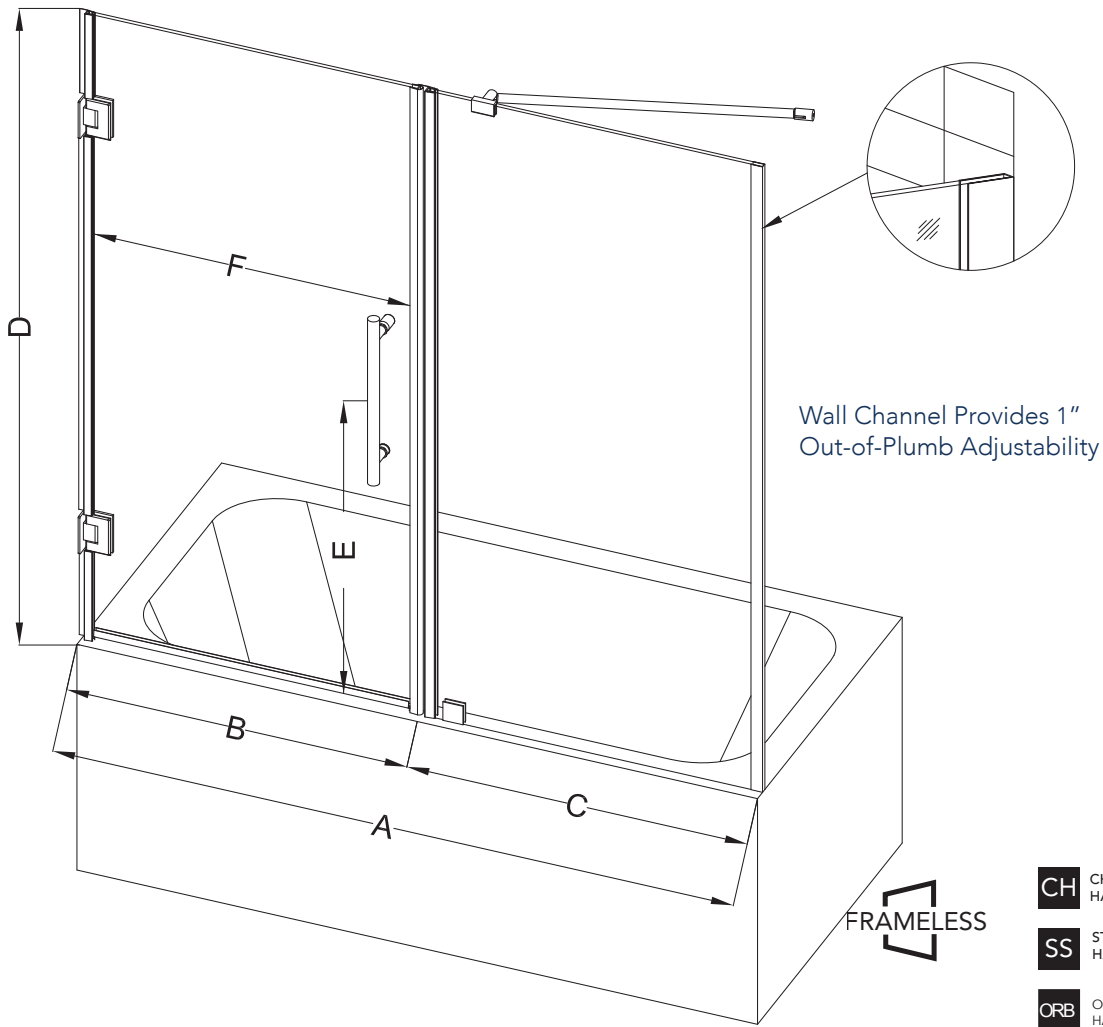

# Aston Belmore TDR 965-60

FRAMELESS

- CH** CHROME HARDWARE
- SS** STAINLESS STEEL HARDWARE
- ORB** OIL RUBBED BRONZE HARDWARE

MODEL	WALL OPENING(A)	DOOR PANEL WIDTH(B)	FIXED PANEL WIDTH(C)	HEIGHT (D)	HANDLE HEIGHT(E)	ENTRY OPEN(F)
TDR965-60-10	59 1/4" - 60 1/4"	27 5/8"	31 5/8"	60"	30 1/4"	25 5/8" - 26 5/8"

ASTON  
**STARCAST**  
FROM EnduroShield

POLISHED CHROME

STAINLESS STEEL

OIL RUBBED BRONZE

CLEAR GLASS