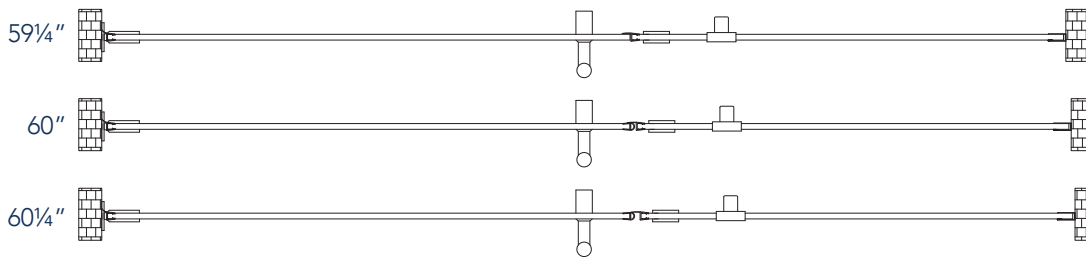

# Aston Belmore TDR 965-60

FRAMELESS

- CH** CHROME HARDWARE
- SS** STAINLESS STEEL HARDWARE
- ORB** OIL RUBBED BRONZE HARDWARE

MODEL	WALL OPENING(A)	DOOR PANEL WIDTH(B)	FIXED PANEL WIDTH(C)	HEIGHT (D)	HANDLE HEIGHT(E)	ENTRY OPEN(F)
TDR965-60-10	59 1/4" - 60 1/4"	27 5/8"	31 5/8"	60"	30 1/4"	25 5/8" - 26 5/8"