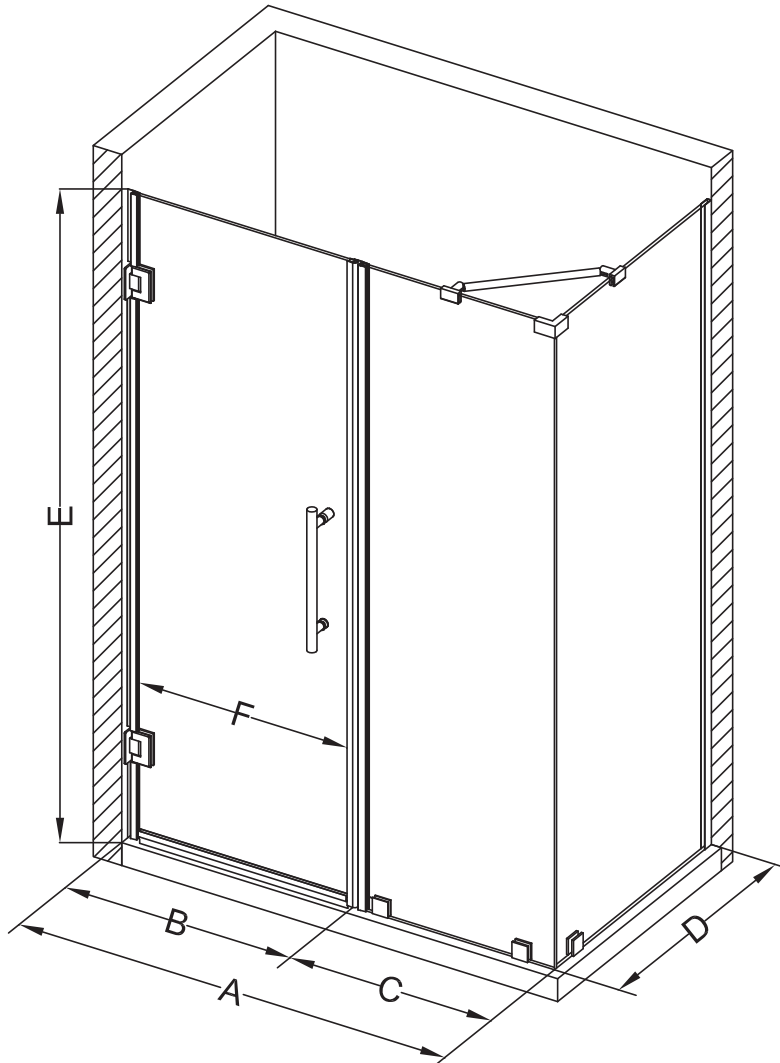

# Aston Bromley SEN967-7638

MODEL	WALL OPENING (A)	DOOR PANEL (B)	FIXED PANEL (C)	RETURN PANEL (D)	HEIGHT (E)	DOOR WALK THROUGH (F)
SEN967-763830-10	75 1/4"-76 1/4"	37 5/8"	37 5/8"	30"-30 3/8"	72"	35 5/8"-36 5/8"
SEN967-763832-10	75 1/4"-76 1/4"	37 5/8"	37 5/8"	32"-32 3/8"	72"	35 5/8"-36 5/8"
SEN967-763834-10	75 1/4"-76 1/4"	37 5/8"	37 5/8"	34"-34 3/8"	72"	35 5/8"-36 5/8"
SEN967-763836-10	75 1/4"-76 1/4"	37 5/8"	37 5/8"	36"-36 3/8"	72"	35 5/8"-36 5/8"
SEN967-763838-10	75 1/4"-76 1/4"	37 5/8"	37 5/8"	38"-38 3/8"	72"	35 5/8"-36 5/8"