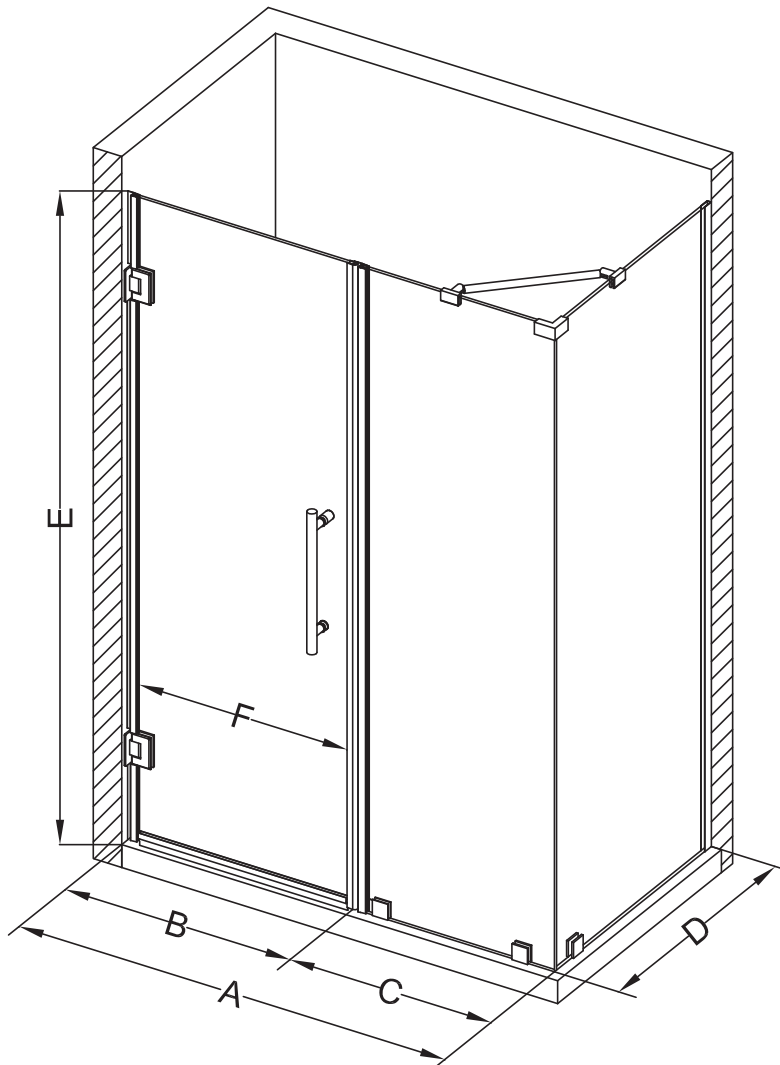

Aston Bromley SEN967-6226

MODEL	WALL OPENING (A)	DOOR PANEL (B)	FIXED PANEL (C)	RETURN PANEL (D)	HEIGHT (E)	DOOR WALK THROUGH (F)
SEN967-622630-10	61 1/4"-62 1/4"	25 5/8"	35 5/8"	30"-30 3/8"	72"	23 5/8"-24 5/8"
SEN967-622632-10	61 1/4"-62 1/4"	25 5/8"	35 5/8"	32"-32 3/8"	72"	23 5/8"-24 5/8"
SEN967-622634-10	61 1/4"-62 1/4"	25 5/8"	35 5/8"	34"-34 3/8"	72"	23 5/8"-24 5/8"
SEN967-622636-10	61 1/4"-62 1/4"	25 5/8"	35 5/8"	36"-36 3/8"	72"	23 5/8"-24 5/8"
SEN967-622638-10	61 1/4"-62 1/4"	25 5/8"	35 5/8"	38"-38 3/8"	72"	23 5/8"-24 5/8"