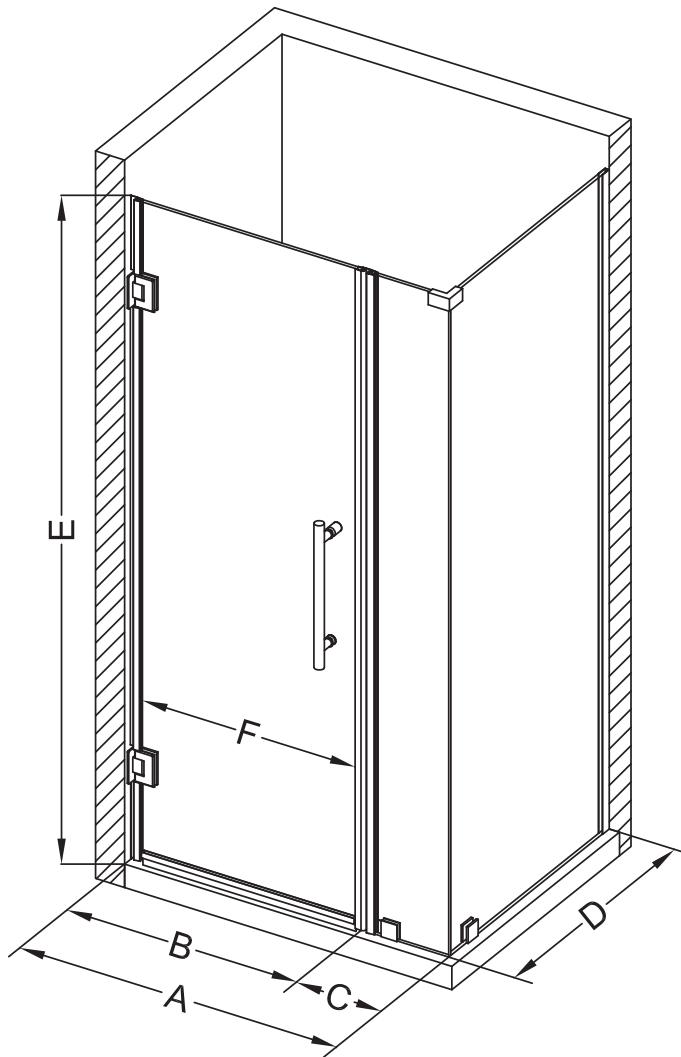

Aston Bromley SEN967-5238

MODEL	WALL OPENING (A)	DOOR PANEL (B)	FIXED PANEL (C)	RETURN PANEL (D)	HEIGHT (E)	DOOR WALK THROUGH (F)
SEN967-523830-10	51 1/4"-52 1/4"	37 5/8"	13 5/8"	30"-30 3/8"	72"	35 5/8"-36 5/8"
SEN967-523832-10	51 1/4"-52 1/4"	37 5/8"	13 5/8"	32"-32 3/8"	72"	35 5/8"-36 5/8"
SEN967-523834-10	51 1/4"-52 1/4"	37 5/8"	13 5/8"	34"-34 3/8"	72"	35 5/8"-36 5/8"
SEN967-523836-10	51 1/4"-52 1/4"	37 5/8"	13 5/8"	36"-36 3/8"	72"	35 5/8"-36 5/8"
SEN967-523838-10	51 1/4"-52 1/4"	37 5/8"	13 5/8"	38"-38 3/8"	72"	35 5/8"-36 5/8"