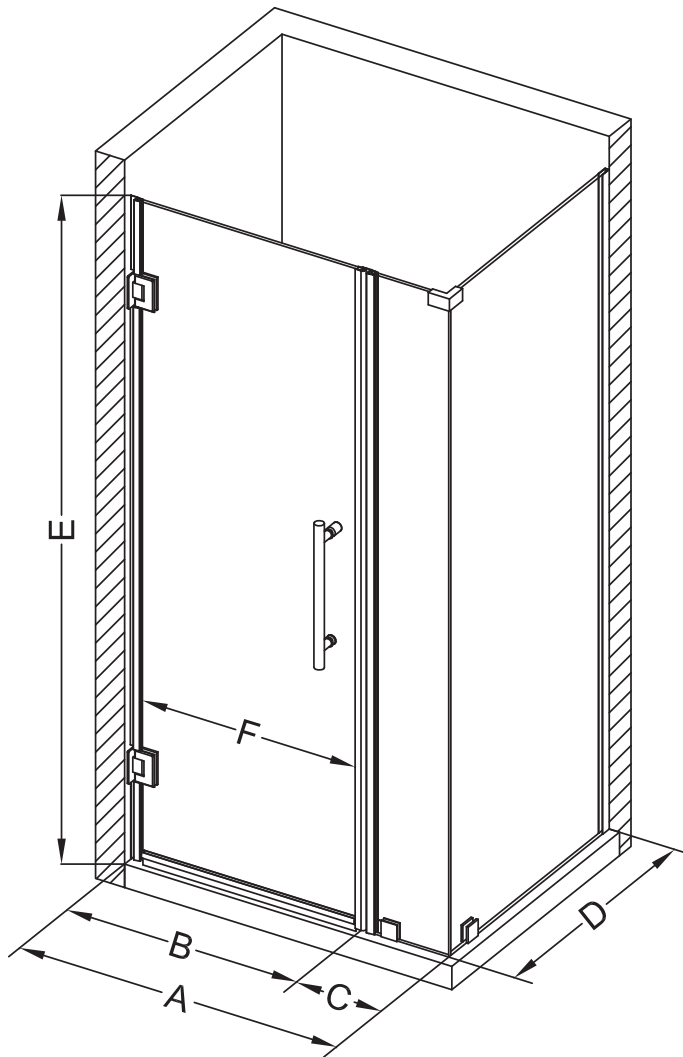

# Aston Bromley SEN967-3933

MODEL	WALL OPENING (A)	DOOR PANEL (B)	FIXED PANEL (C)	RETURN PANEL (D)	HEIGHT (E)	DOOR WALK THROUGH (F)
SEN967-393330-10	38 1/4"-39 1/4"	32 5/8"	5 5/8"	30"-30 3/8"	72"	30 5/8"-31 5/8"
SEN967-393332-10	38 1/4"-39 1/4"	32 5/8"	5 5/8"	32"-32 3/8"	72"	30 5/8"-31 5/8"
SEN967-393334-10	38 1/4"-39 1/4"	32 5/8"	5 5/8"	34"-34 3/8"	72"	30 5/8"-31 5/8"
SEN967-393336-10	38 1/4"-39 1/4"	32 5/8"	5 5/8"	36"-36 3/8"	72"	30 5/8"-31 5/8"
SEN967-393338-10	38 1/4"-39 1/4"	32 5/8"	5 5/8"	38"-38 3/8"	72"	30 5/8"-31 5/8"