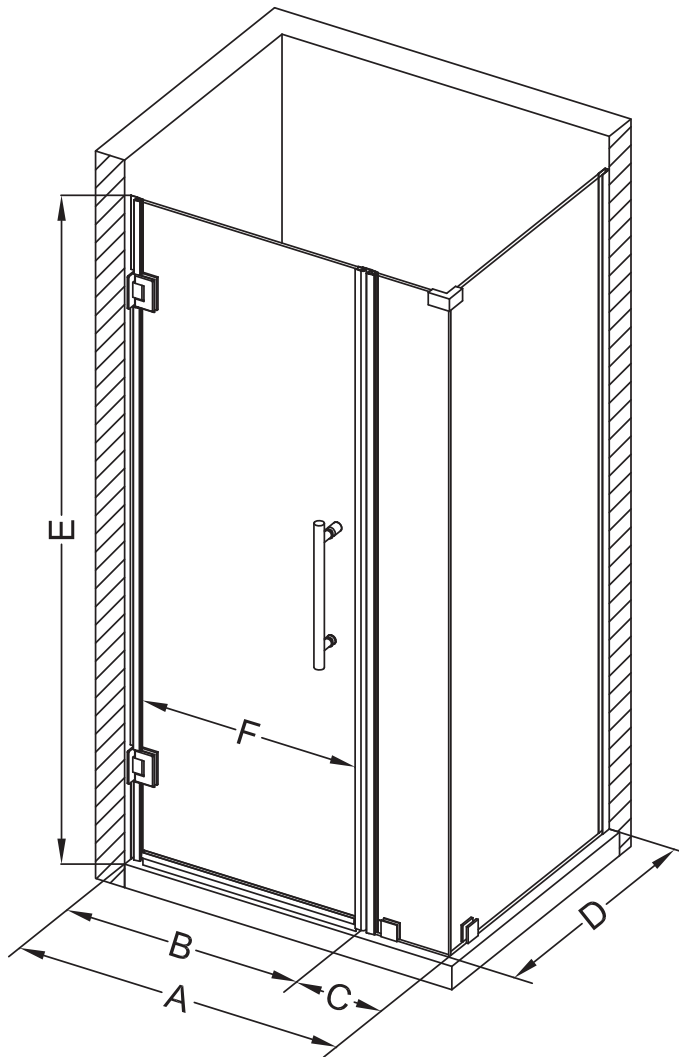

Aston Bromley SEN967-3529

MODEL	WALL OPENING (A)	DOOR PANEL (B)	FIXED PANEL (C)	RETURN PANEL (D)	HEIGHT (E)	DOOR WALK THROUGH (F)
SEN967-352930-10	34 1/4"-35 1/4"	28 5/8"	5 5/8"	30"-30 3/8"	72"	26 5/8"-27 5/8"
SEN967-352932-10	34 1/4"-35 1/4"	28 5/8"	5 5/8"	32"-32 3/8"	72"	26 5/8"-27 5/8"
SEN967-352934-10	34 1/4"-35 1/4"	28 5/8"	5 5/8"	34"-34 3/8"	72"	26 5/8"-27 5/8"
SEN967-352936-10	34 1/4"-35 1/4"	28 5/8"	5 5/8"	36"-36 3/8"	72"	26 5/8"-27 5/8"
SEN967-352938-10	34 1/4"-35 1/4"	28 5/8"	5 5/8"	38"-38 3/8"	72"	26 5/8"-27 5/8"