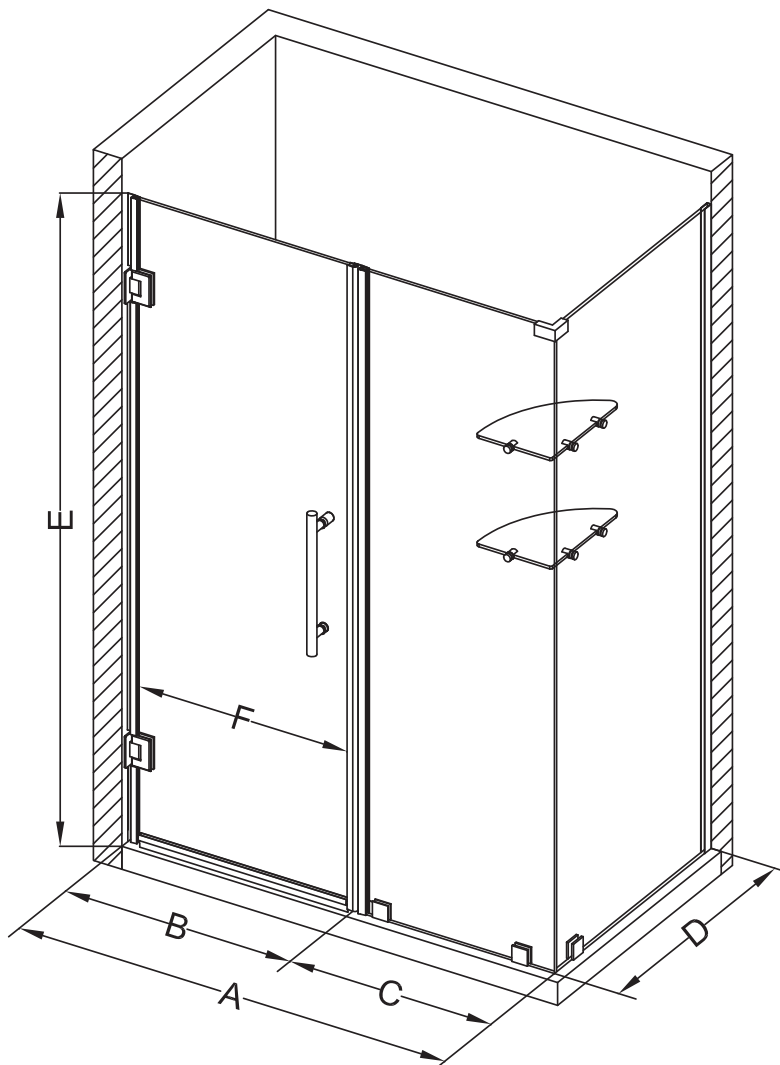

Aston Bromley GS SEN962-5424

MODEL	WALL OPENING (A)	DOOR PANEL (B)	FIXED PANEL (C)	RETURN PANEL (D)	HEIGHT (E)	DOOR WALK THROUGH (F)
SEN962-542430-10	53 1/4" - 54 1/4"	23 5/8"	29 5/8"	30" - 30 3/8"	72"	21 5/8" - 22 5/8"
SEN962-542432-10	53 1/4" - 54 1/4"	23 5/8"	29 5/8"	32" - 32 3/8"	72"	21 5/8" - 22 5/8"
SEN962-542434-10	53 1/4" - 54 1/4"	23 5/8"	29 5/8"	34" - 34 3/8"	72"	21 5/8" - 22 5/8"
SEN962-542436-10	53 1/4" - 54 1/4"	23 5/8"	29 5/8"	36" - 36 3/8"	72"	21 5/8" - 22 5/8"
SEN962-542438-10	53 1/4" - 54 1/4"	23 5/8"	29 5/8"	38" - 38 3/8"	72"	21 5/8" - 22 5/8"