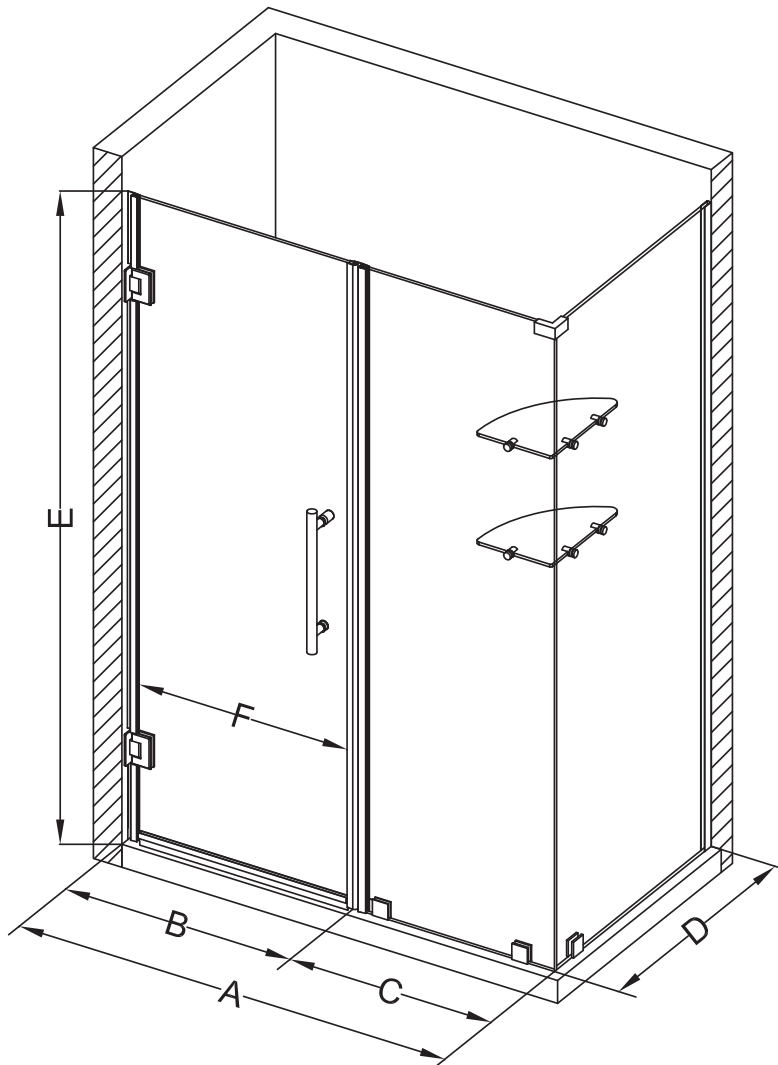

Aston Bromley GS SEN962-3622

MODEL	WALL OPENING (A)	DOOR PANEL (B)	FIXED PANEL (C)	RETURN PANEL (D)	HEIGHT (E)	DOOR WALK THROUGH (F)
SEN962-362230-10	35 1/4"-36 1/4"	21 5/8"	13 5/8"	30"-30 3/8"	72"	19 5/8"-20 5/8"
SEN962-362232-10	35 1/4"-36 1/4"	21 5/8"	13 5/8"	32"-32 3/8"	72"	19 5/8"-20 5/8"
SEN962-362234-10	35 1/4"-36 1/4"	21 5/8"	13 5/8"	34"-34 3/8"	72"	19 5/8"-20 5/8"
SEN962-362236-10	35 1/4"-36 1/4"	21 5/8"	13 5/8"	36"-36 3/8"	72"	19 5/8"-20 5/8"
SEN962-362238-10	35 1/4"-36 1/4"	21 5/8"	13 5/8"	38"-38 3/8"	72"	19 5/8"-20 5/8"