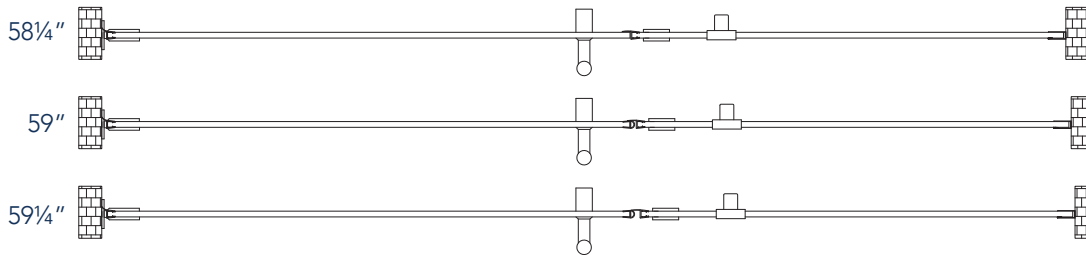

Aston Belmore SDR 965-5923

- CH** CHROME HARDWARE
- SS** STAINLESS STEEL HARDWARE
- ORB** OIL RUBBED BRONZE HARDWARE

MODEL	WALL OPENING(A)	DOOR PANEL WIDTH(B)	FIXED PANEL WIDTH(C)	HEIGHT (D)	HANDLE HEIGHT(E)	ENTRY OPEN(F)
SDR965-5923-10	58 1/4" - 59 1/4"	22 5/8"	35 5/8"	72"	36 1/4"	20 5/8" - 21 5/8"