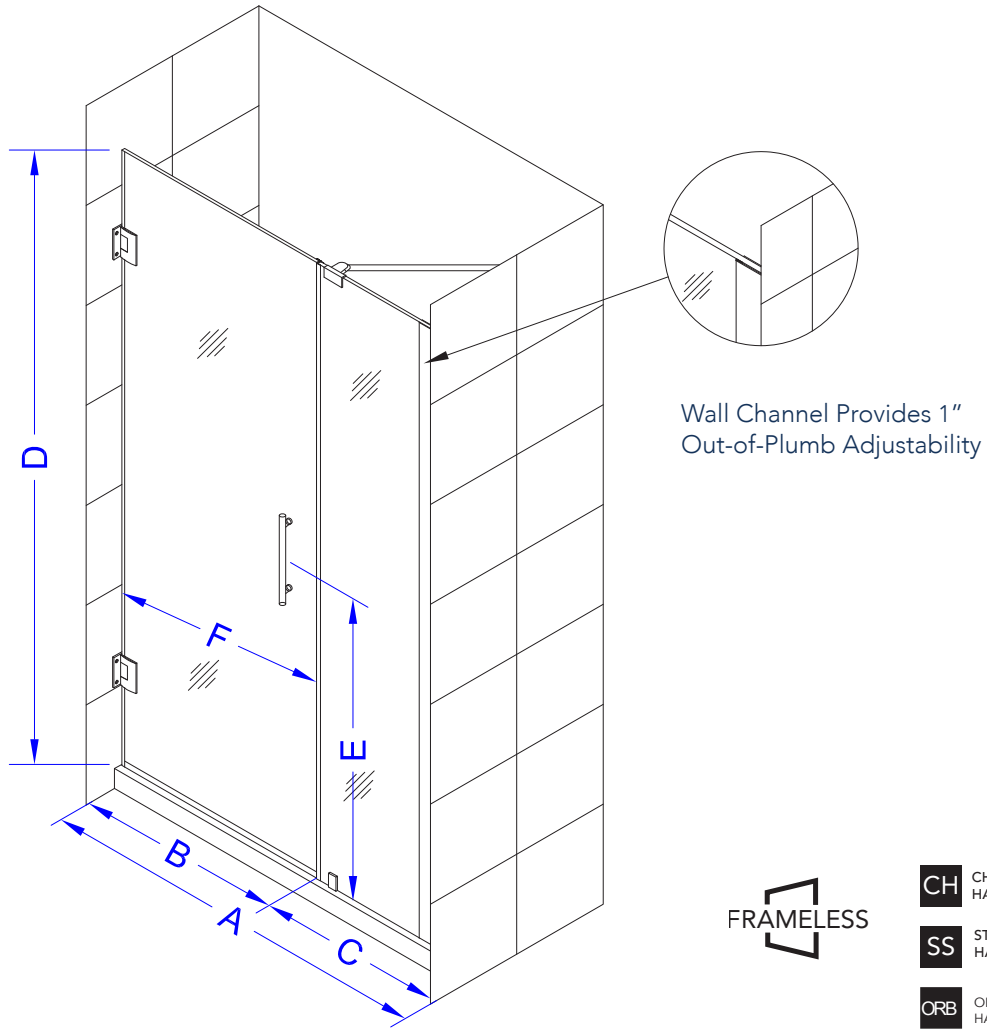

Aston Belmore SDR 965-4030

- CH** CHROME HARDWARE
- SS** STAINLESS STEEL HARDWARE
- ORB** OIL RUBBED BRONZE HARDWARE

MODEL	WALL OPENING(A)	DOOR PANEL WIDTH(B)	FIXED PANEL WIDTH(C)	HEIGHT (D)	HANDLE HEIGHT(E)	ENTRY OPEN(F)
SDR965-4030-10	39 1/4" - 40 1/4"	29 5/8"	9 5/8"	72"	36 1/4"	27 5/8" - 28 5/8"