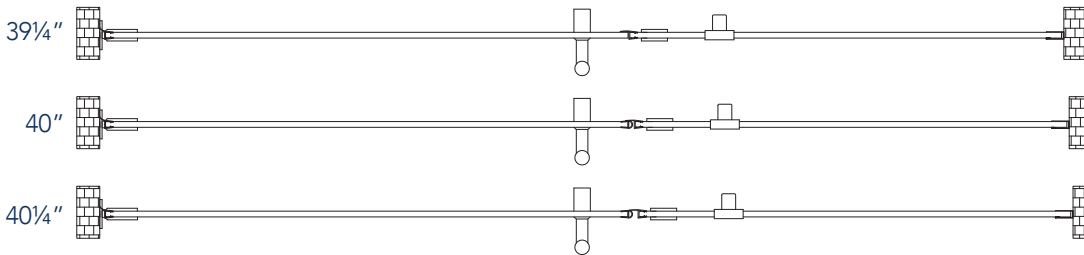

Aston Belmore SDR 965-4030

- CH** CHROME HARDWARE
- SS** STAINLESS STEEL HARDWARE
- ORB** OIL RUBBED BRONZE HARDWARE

MODEL	WALL OPENING(A)	DOOR PANEL WIDTH(B)	FIXED PANEL WIDTH(C)	HEIGHT (D)	HANDLE HEIGHT(E)	ENTRY OPEN(F)
SDR965-4030-10	39 1/4" - 40 1/4"	29 5/8"	9 5/8"	72"	36 1/4"	27 5/8" - 28 5/8"