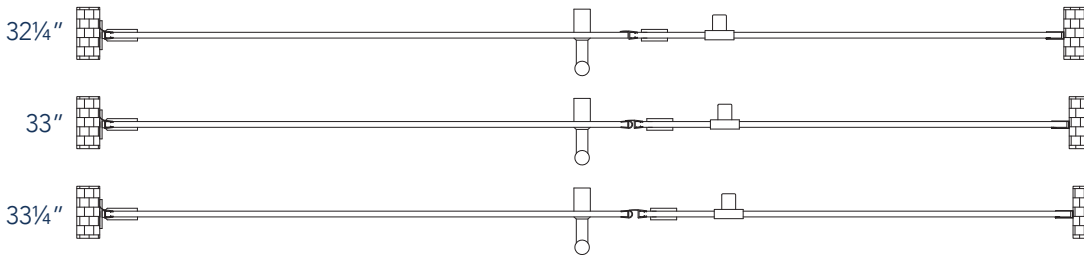

Aston Belmore SDR 965-3323

CH CHROME HARDWARE

SS STAINLESS STEEL HARDWARE

ORB OIL RUBBED BRONZE HARDWARE

MODEL	WALL OPENING(A)	DOOR PANEL WIDTH(B)	FIXED PANEL WIDTH(C)	HEIGHT (D)	HANDLE HEIGHT(E)	ENTRY OPEN(F)
SDR965-3323-10	32 1/4" - 33 1/4"	22 5/8"	9 5/8"	72"	36 1/4"	20 5/8" - 21 5/8"