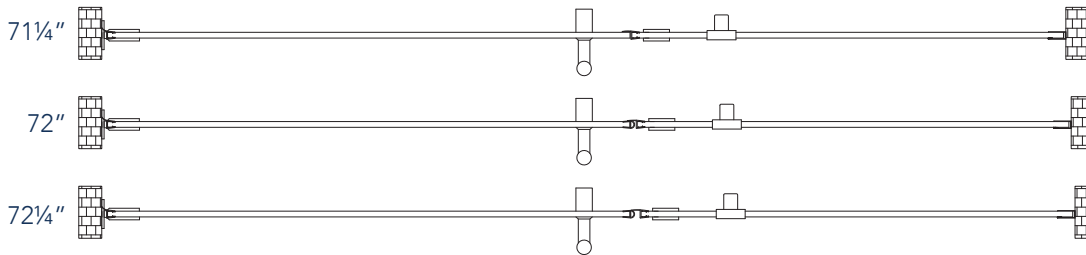

Aston Belmore SDR 965-7234

- CH** CHROME HARDWARE
- SS** STAINLESS STEEL HARDWARE
- ORB** OIL RUBBED BRONZE HARDWARE

MODEL	WALL OPENING(A)	DOOR PANEL WIDTH(B)	FIXED PANEL WIDTH(C)	HEIGHT (D)	HANDLE HEIGHT(E)	ENTRY OPEN(F)
SDR965-7234-10	71 1/4"-72 1/4"	33 5/8"	37 5/8"	72"	36 1/4"	31 5/8"-32 5/8"