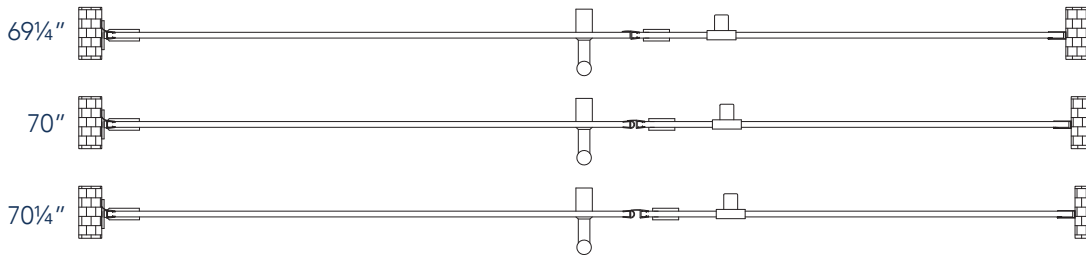

Aston Belmore SDR 965-7034

- CH** CHROME HARDWARE
- SS** STAINLESS STEEL HARDWARE
- ORB** OIL RUBBED BRONZE HARDWARE

MODEL	WALL OPENING(A)	DOOR PANEL WIDTH(B)	FIXED PANEL WIDTH(C)	HEIGHT (D)	HANDLE HEIGHT(E)	ENTRY OPEN(F)
SDR965-7034-10	69 1/4" - 70 1/4"	33 5/8"	35 5/8"	72"	36 1/4"	31 5/8" - 32 5/8"