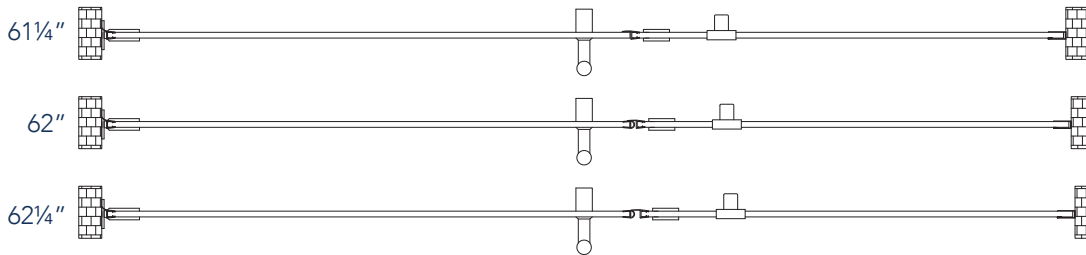

Aston Belmore SDR 965-6230

CH CHROME HARDWARE

SS STAINLESS STEEL HARDWARE

ORB OIL RUBBED BRONZE HARDWARE

MODEL	WALL OPENING(A)	DOOR PANEL WIDTH(B)	FIXED PANEL WIDTH(C)	HEIGHT (D)	HANDLE HEIGHT(E)	ENTRY OPEN(F)
SDR965-6230-10	61 1/4" - 62 1/4"	29 5/8"	31 5/8"	72"	36 1/4"	27 5/8" - 28 5/8"