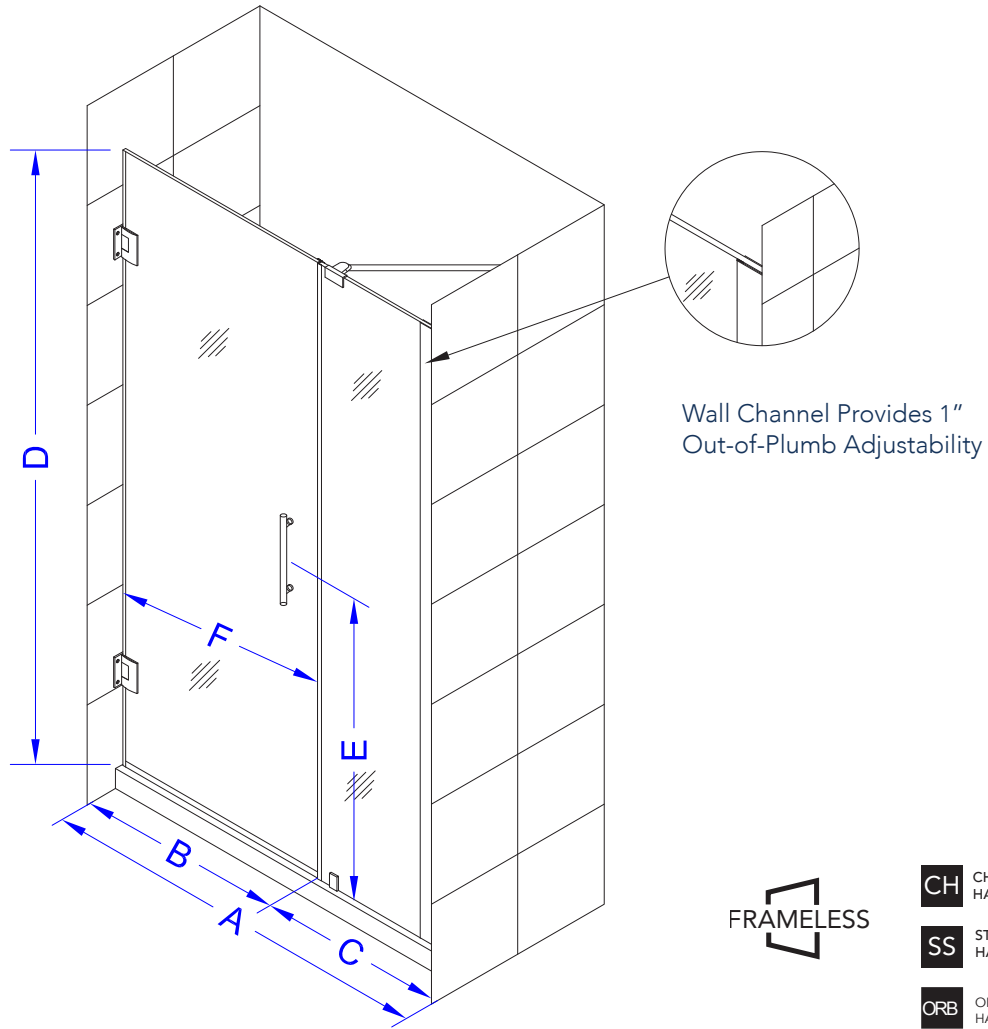

Aston Belmore SDR 965-6230

CH CHROME HARDWARE

SS STAINLESS STEEL HARDWARE

ORB OIL RUBBED BRONZE HARDWARE

MODEL	WALL OPENING(A)	DOOR PANEL WIDTH(B)	FIXED PANEL WIDTH(C)	HEIGHT (D)	HANDLE HEIGHT(E)	ENTRY OPEN(F)
SDR965-6230-10	61 1/4" - 62 1/4"	29 5/8"	31 5/8"	72"	36 1/4"	27 5/8" - 28 5/8"