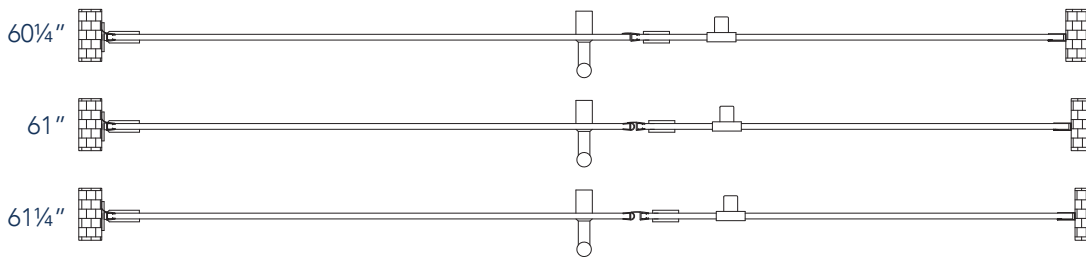

# Aston Belmore SDR 965-6123

**CH** CHROME HARDWARE

**SS** STAINLESS STEEL HARDWARE

**ORB** OIL RUBBED BRONZE HARDWARE

MODEL	WALL OPENING(A)	DOOR PANEL WIDTH(B)	FIXED PANEL WIDTH(C)	HEIGHT (D)	HANDLE HEIGHT(E)	ENTRY OPEN(F)
SDR965-6123-10	60 1/4"-61 1/4"	22 5/8"	37 5/8"	72"	36 1/4"	20 5/8"-21 5/8"