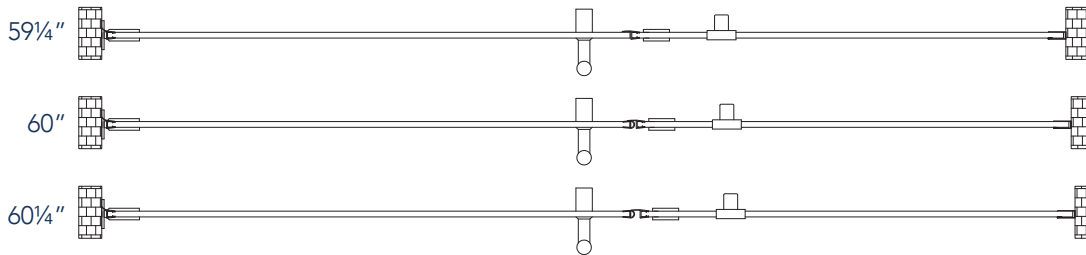

Aston Belmore SDR 965-6024

CH CHROME HARDWARE

SS STAINLESS STEEL HARDWARE

ORB OIL RUBBED BRONZE HARDWARE

MODEL	WALL OPENING(A)	DOOR PANEL WIDTH(B)	FIXED PANEL WIDTH(C)	HEIGHT (D)	HANDLE HEIGHT(E)	ENTRY OPEN(F)
SDR965-6024-10	59 1/4" -60 1/4"	23 5/8"	35 5/8"	72"	36 1/4"	21 5/8" -22 5/8"