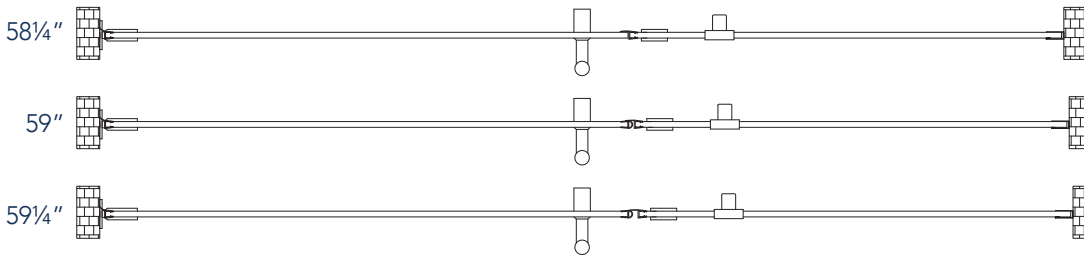

# Aston Belmore SDR 965-5925

**CH** CHROME HARDWARE

**SS** STAINLESS STEEL HARDWARE

**ORB** OIL RUBBED BRONZE HARDWARE

MODEL	WALL OPENING(A)	DOOR PANEL WIDTH(B)	FIXED PANEL WIDTH(C)	HEIGHT (D)	HANDLE HEIGHT(E)	ENTRY OPEN(F)
SDR965-5925-10	58 1/4" - 59 1/4"	24 5/8"	33 5/8"	72"	36 1/4"	22 5/8" - 23 5/8"