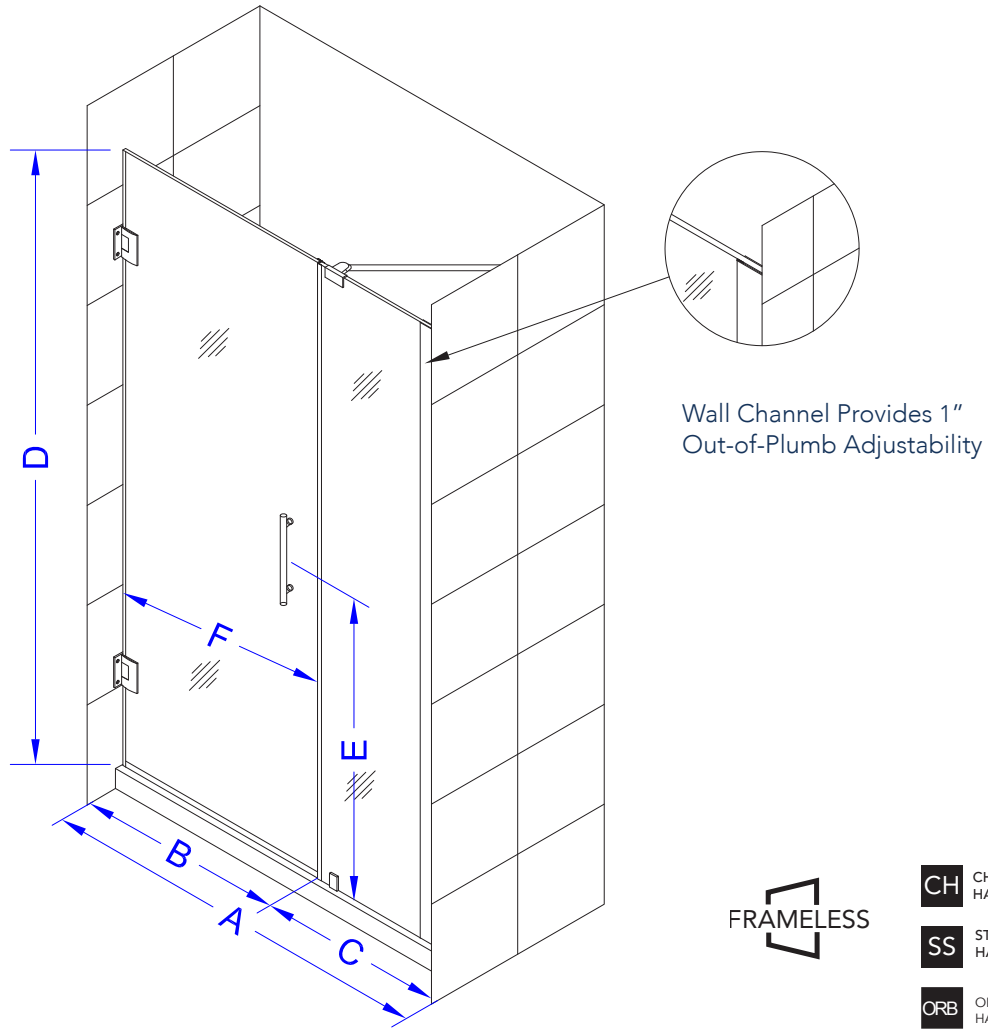

# Aston Belmore SDR 965-5925

**CH** CHROME HARDWARE

**SS** STAINLESS STEEL HARDWARE

**ORB** OIL RUBBED BRONZE HARDWARE

MODEL	WALL OPENING(A)	DOOR PANEL WIDTH(B)	FIXED PANEL WIDTH(C)	HEIGHT (D)	HANDLE HEIGHT(E)	ENTRY OPEN(F)
SDR965-5925-10	58 1/4" - 59 1/4"	24 5/8"	33 5/8"	72"	36 1/4"	22 5/8" - 23 5/8"

ASTON  
**STARCAST**  
FROM EnduroShield

POLISHED CHROME

STAINLESS STEEL

OIL RUBBED BRONZE

FROSTED GLASS

CLEAR GLASS