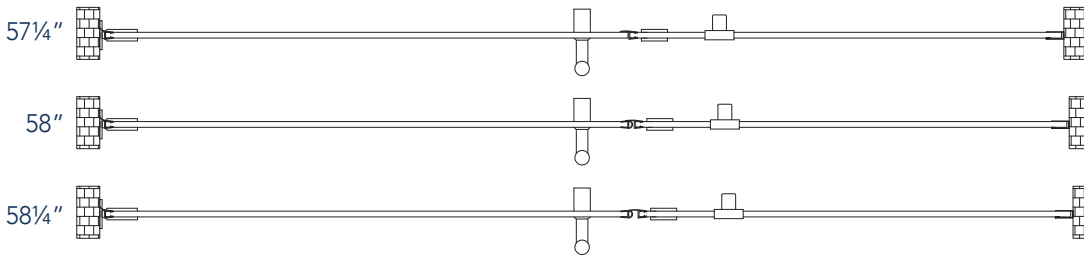

# Aston Belmore SDR 965-5836

- CH** CHROME HARDWARE
- SS** STAINLESS STEEL HARDWARE
- ORB** OIL RUBBED BRONZE HARDWARE

MODEL	WALL OPENING(A)	DOOR PANEL WIDTH(B)	FIXED PANEL WIDTH(C)	HEIGHT (D)	HANDLE HEIGHT(E)	ENTRY OPEN(F)
SDR965-5836-10	57 1/4" - 58 1/4"	35 5/8"	21 5/8"	72"	36 1/4"	33 5/8" - 34 5/8"