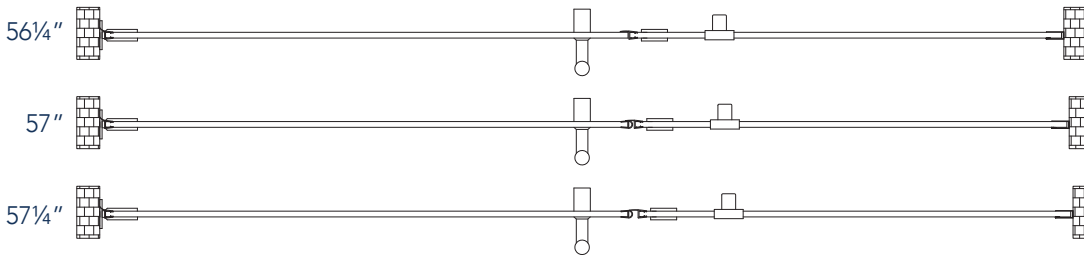

Aston Belmore SDR 965-5735

MODEL	WALL OPENING(A)	DOOR PANEL WIDTH(B)	FIXED PANEL WIDTH(C)	HEIGHT (D)	HANDLE HEIGHT(E)	ENTRY OPEN(F)
SDR965-5735-10	56 1/4" - 57 1/4"	34 5/8"	21 5/8"	72"	36 1/4"	32 5/8" - 33 5/8"