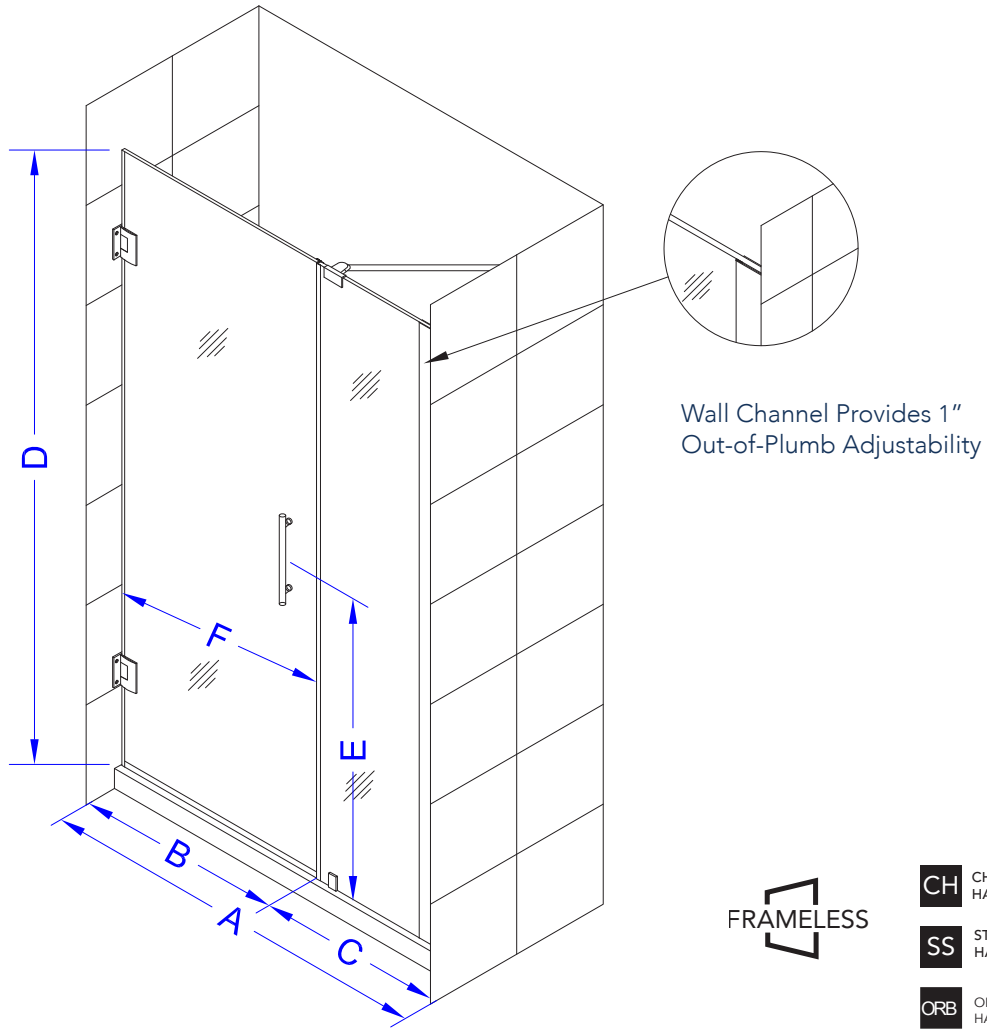

Aston Belmore SDR 965-5735

MODEL	WALL OPENING(A)	DOOR PANEL WIDTH(B)	FIXED PANEL WIDTH(C)	HEIGHT (D)	HANDLE HEIGHT(E)	ENTRY OPEN(F)
SDR965-5735-10	56 1/4" - 57 1/4"	34 5/8"	21 5/8"	72"	36 1/4"	32 5/8" - 33 5/8"