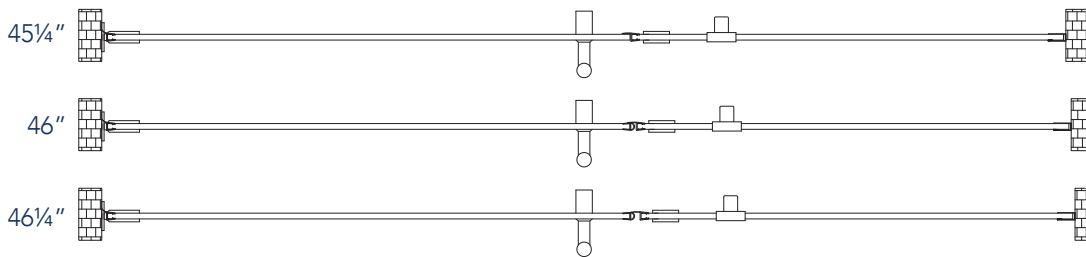

Aston Belmore SDR 965-4632

- CH** CHROME HARDWARE
- SS** STAINLESS STEEL HARDWARE
- ORB** OIL RUBBED BRONZE HARDWARE

MODEL	WALL OPENING(A)	DOOR PANEL WIDTH(B)	FIXED PANEL WIDTH(C)	HEIGHT (D)	HANDLE HEIGHT(E)	ENTRY OPEN(F)
SDR965-4632-10	45 1/4" - 46 1/4"	31 5/8"	13 5/8"	72"	36 1/4"	29 5/8" - 30 5/8"