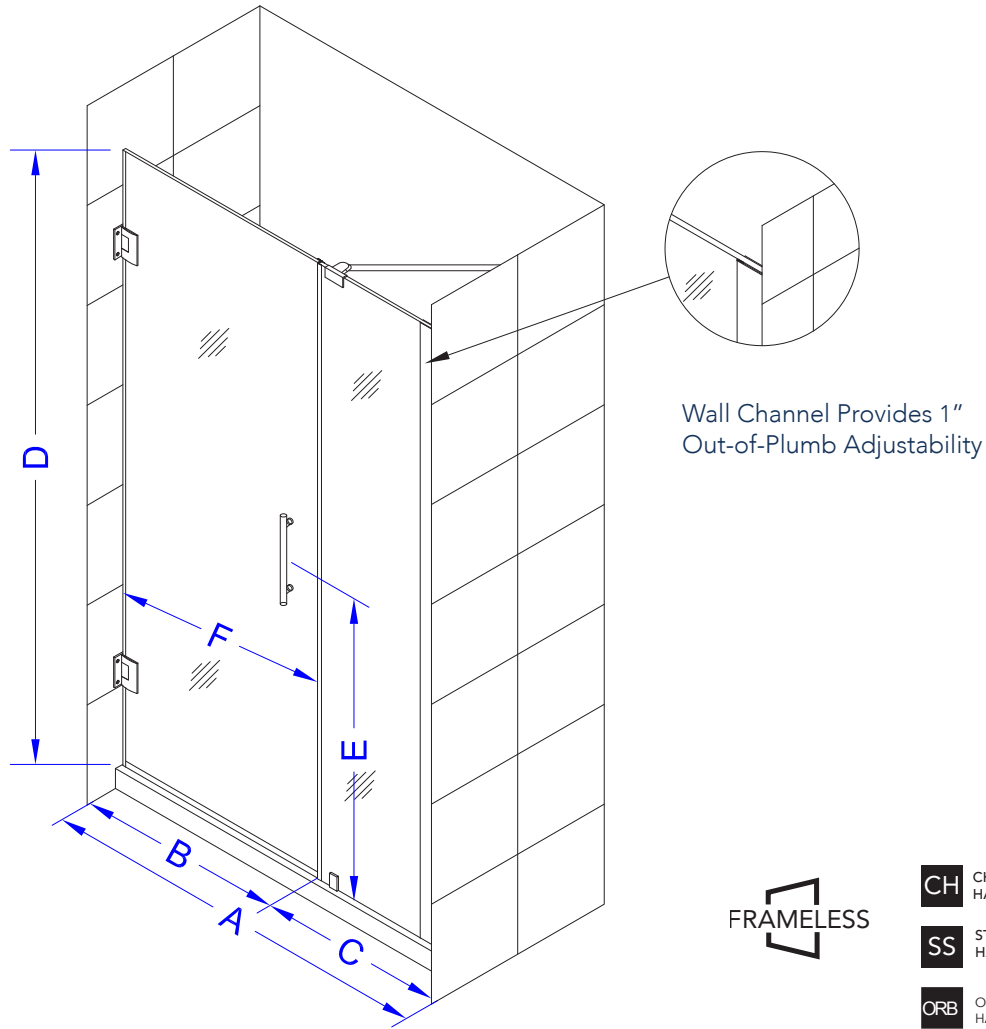

Aston Belmore SDR 965-4632

- CH** CHROME HARDWARE
- SS** STAINLESS STEEL HARDWARE
- ORB** OIL RUBBED BRONZE HARDWARE

MODEL	WALL OPENING(A)	DOOR PANEL WIDTH(B)	FIXED PANEL WIDTH(C)	HEIGHT (D)	HANDLE HEIGHT(E)	ENTRY OPEN(F)
SDR965-4632-10	45 1/4" - 46 1/4"	31 5/8"	13 5/8"	72"	36 1/4"	29 5/8" - 30 5/8"