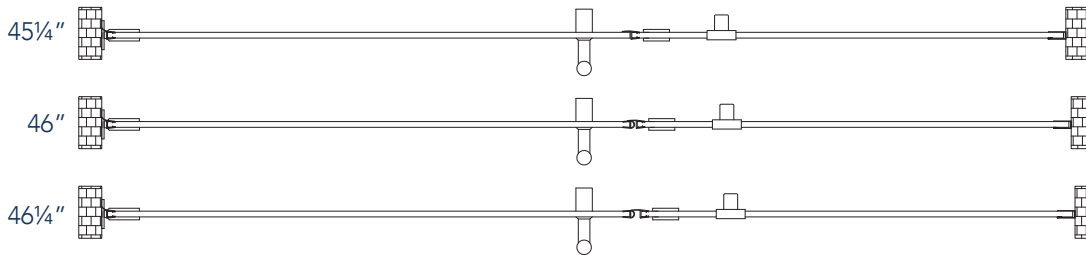

Aston Belmore SDR 965-4624

- CH** CHROME HARDWARE
- SS** STAINLESS STEEL HARDWARE
- ORB** OIL RUBBED BRONZE HARDWARE

MODEL	WALL OPENING(A)	DOOR PANEL WIDTH(B)	FIXED PANEL WIDTH(C)	HEIGHT (D)	HANDLE HEIGHT(E)	ENTRY OPEN(F)
SDR965-4624-10	45 1/4" - 46 1/4"	23 5/8"	21 5/8"	72"	36 1/4"	21 5/8" - 22 5/8"