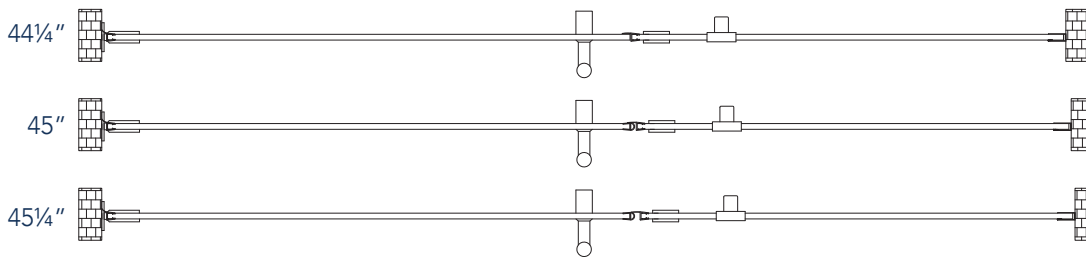

Aston Belmore SDR 965-4531

- CH** CHROME HARDWARE
- SS** STAINLESS STEEL HARDWARE
- ORB** OIL RUBBED BRONZE HARDWARE

MODEL	WALL OPENING(A)	DOOR PANEL WIDTH(B)	FIXED PANEL WIDTH(C)	HEIGHT (D)	HANDLE HEIGHT(E)	ENTRY OPEN(F)
SDR965-4531-10	44 1/4" -45 1/4"	30 5/8"	13 5/8"	72"	36 1/4"	28 5/8" -29 5/8"