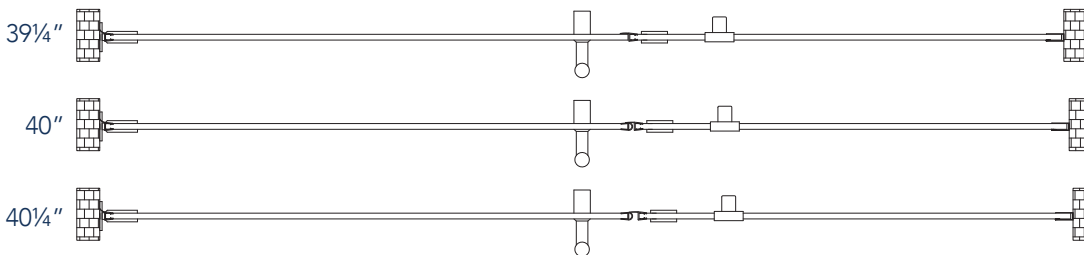

Aston Belmore SDR 965-4026

CH CHROME HARDWARE

SS STAINLESS STEEL HARDWARE

ORB OIL RUBBED BRONZE HARDWARE

MODEL	WALL OPENING(A)	DOOR PANEL WIDTH(B)	FIXED PANEL WIDTH(C)	HEIGHT (D)	HANDLE HEIGHT(E)	ENTRY OPEN(F)
SDR965-4026-10	39 1/4" - 40 1/4"	25 5/8"	13 5/8"	72"	36 1/4"	23 5/8" - 24 5/8"