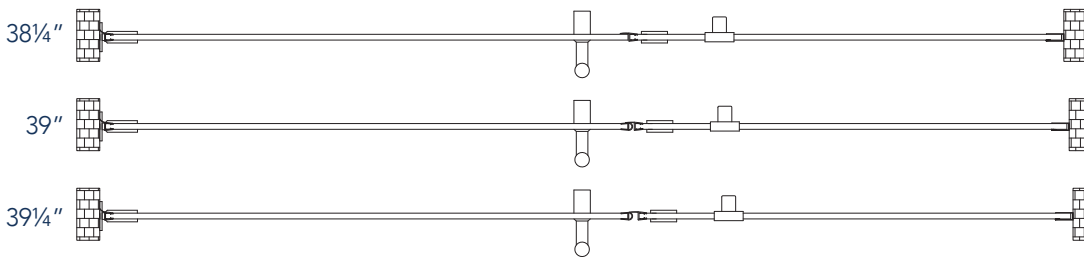

Aston Belmore SDR 965-3925

CH CHROME HARDWARE

SS STAINLESS STEEL HARDWARE

ORB OIL RUBBED BRONZE HARDWARE

MODEL	WALL OPENING(A)	DOOR PANEL WIDTH(B)	FIXED PANEL WIDTH(C)	HEIGHT (D)	HANDLE HEIGHT(E)	ENTRY OPEN(F)
SDR965-3925-10	38 1/4" - 39 1/4"	24 5/8"	13 5/8"	72"	36 1/4"	22 5/8" - 23 5/8"