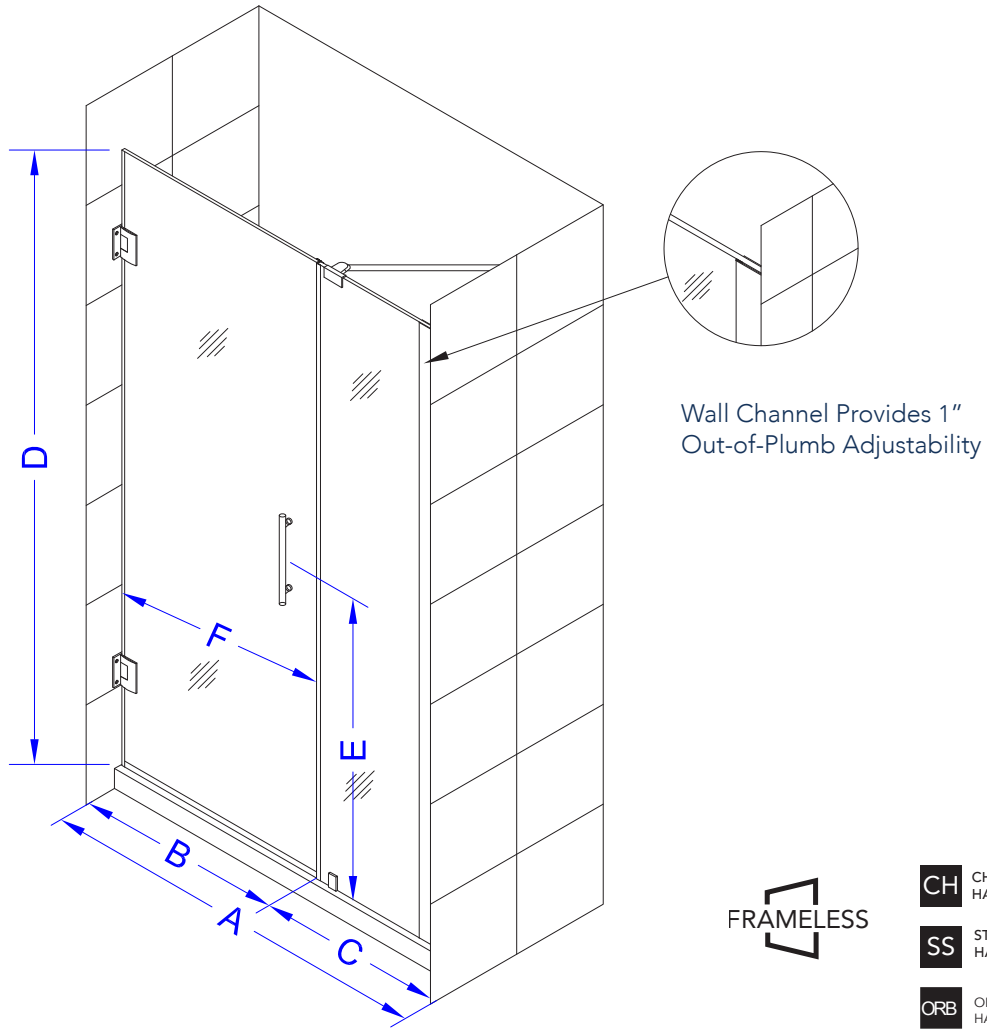

Aston Belmore SDR 965-3925

CH CHROME HARDWARE

SS STAINLESS STEEL HARDWARE

ORB OIL RUBBED BRONZE HARDWARE

MODEL	WALL OPENING(A)	DOOR PANEL WIDTH(B)	FIXED PANEL WIDTH(C)	HEIGHT (D)	HANDLE HEIGHT(E)	ENTRY OPEN(F)
SDR965-3925-10	38 1/4" - 39 1/4"	24 5/8"	13 5/8"	72"	36 1/4"	22 5/8" - 23 5/8"