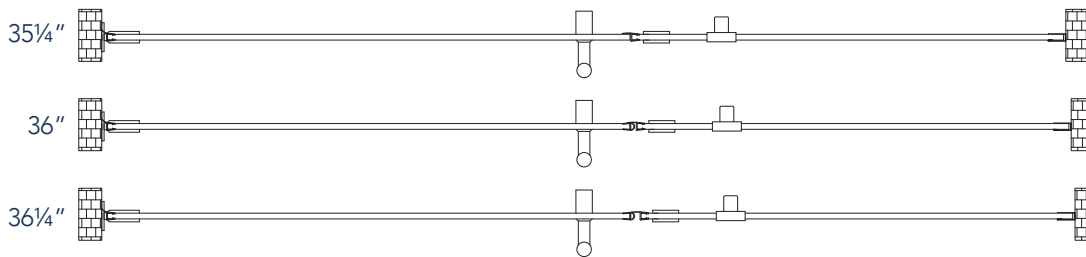

# Aston Belmore SDR 965-3626

- CH** CHROME HARDWARE
- SS** STAINLESS STEEL HARDWARE
- ORB** OIL RUBBED BRONZE HARDWARE

MODEL	WALL OPENING(A)	DOOR PANEL WIDTH(B)	FIXED PANEL WIDTH(C)	HEIGHT (D)	HANDLE HEIGHT(E)	ENTRY OPEN(F)
SDR965-3626-10	35 1/4" - 36 1/4"	25 5/8"	9 5/8"	72"	36 1/4"	23 5/8" - 24 5/8"