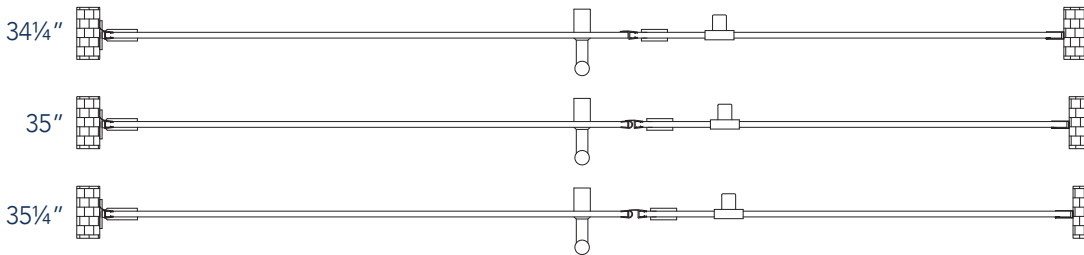

# Aston Belmore SDR 965-3529

- CH** CHROME HARDWARE
- SS** STAINLESS STEEL HARDWARE
- ORB** OIL RUBBED BRONZE HARDWARE

| MODEL          | WALL OPENING(A)  | DOOR PANEL WIDTH(B) | FIXED PANEL WIDTH(C) | HEIGHT (D) | HANDLE HEIGHT(E) | ENTRY OPEN(F)    |
|----------------|------------------|---------------------|----------------------|------------|------------------|------------------|
| SDR965-3529-10 | 34 1/4" -35 1/4" | 28 5/8"             | 5 5/8"               | 72"        | 36 1/4"          | 26 5/8" -27 5/8" |